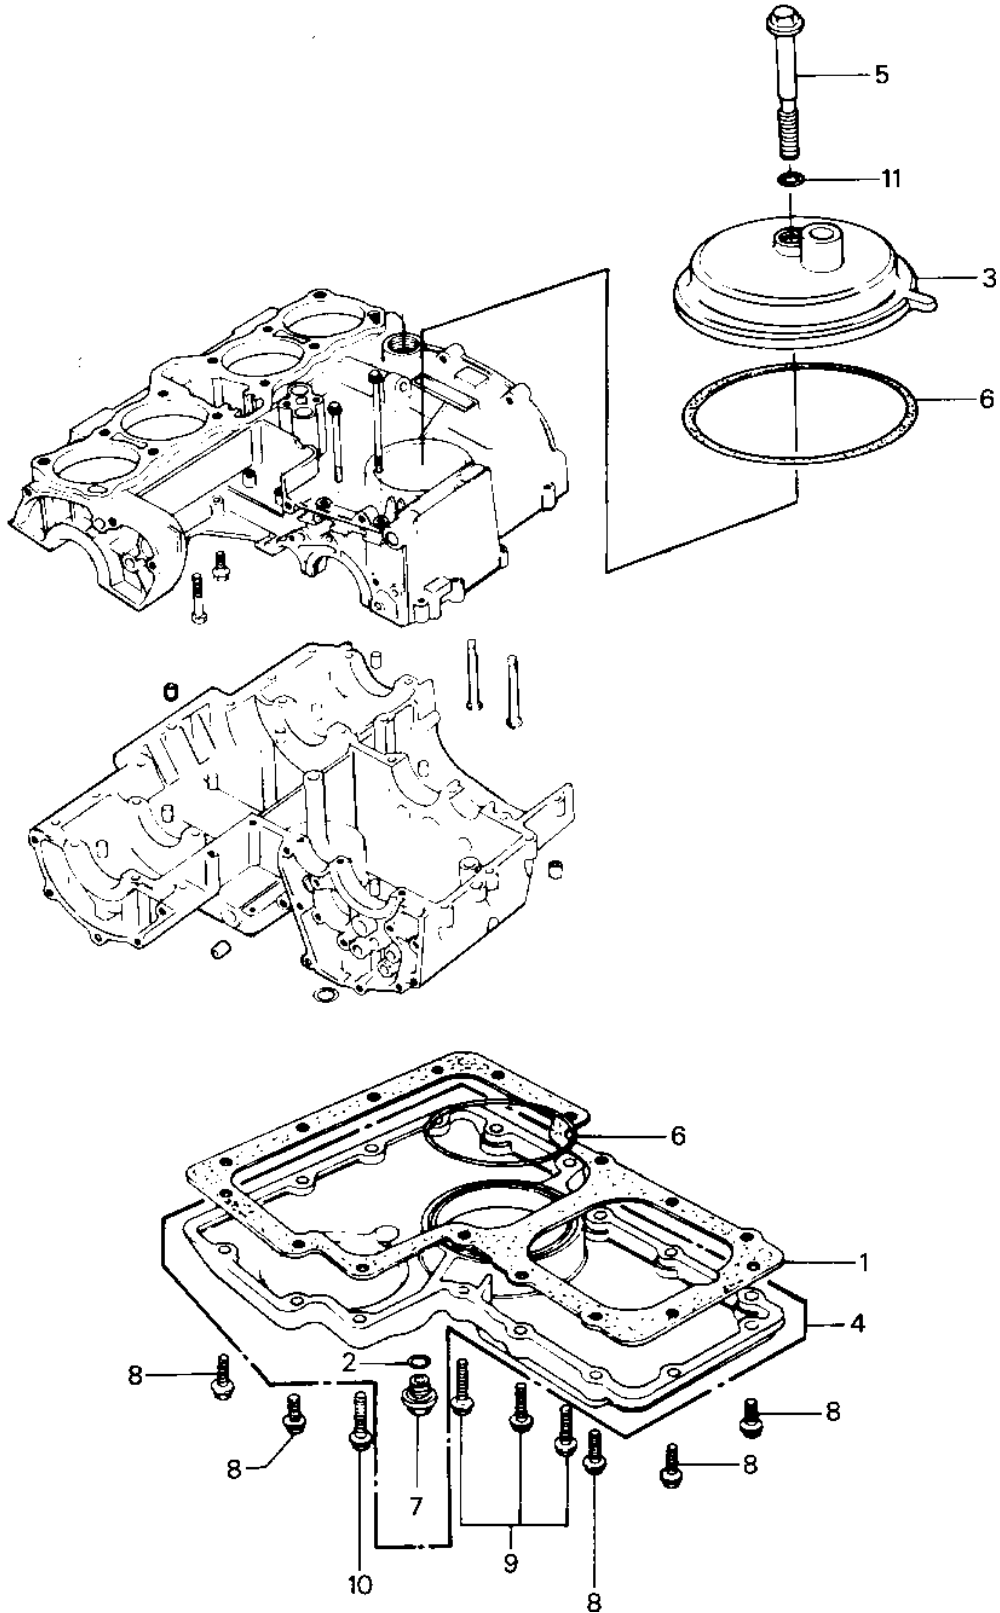

1984 Police 1000

PARTS DIAGRAM

BREATHER COVER/OIL PAN

1984 Police 1000

PARTS LIST

BREATHER COVER/OIL PAN

ITEM NAME

PART NUMBER

QUANTITY
