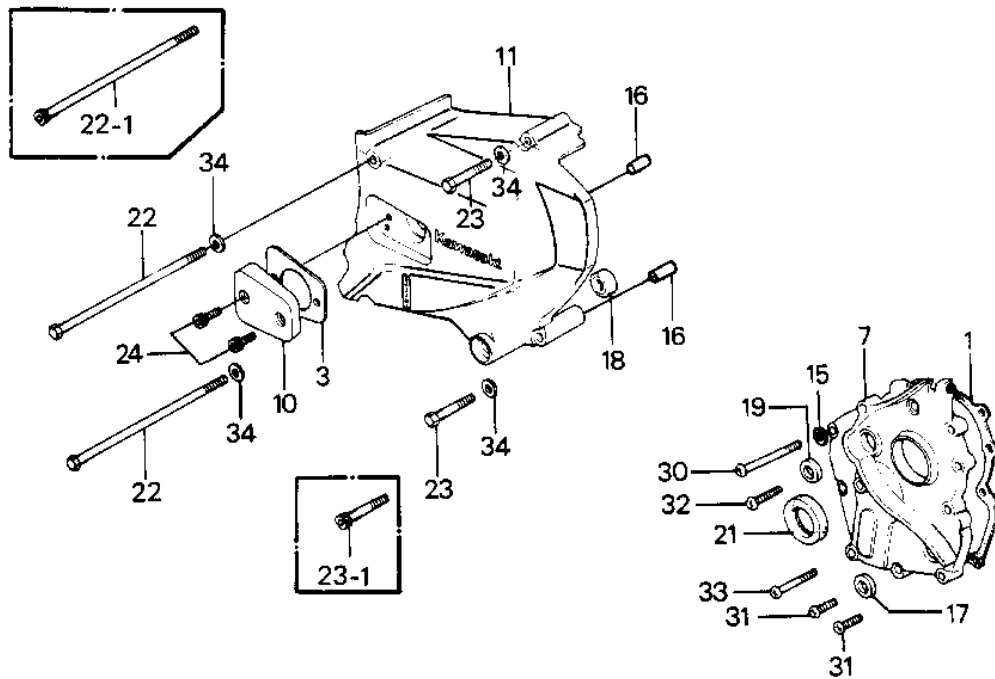

1986 Police 1000

PARTS DIAGRAM ENGINE COVERS

1986 Police 1000

PARTS LIST ENGINE COVERS

ITEM NAME	PART NUMBER	QUANTITY
GASKET,TRANSMISSION C (Ref # 1)	11060-1069	
GASKET,CLUTCH COVER (Ref # 2)	11060-1070	
GASKET,CLUTCH ADJUSTI (Ref # 3)	11060-1073	
GASKET,PULSING COIL C (Ref # 4)	11060-1072	
GASKET,GENERATOR COVE (Ref # 5)	11060-1075	
GASKET,RH ENGINE COVE (Ref # 6)	11060-1071	
COVER,TRANSMISSION (Ref # 7)	14025-1240	
COVER,ENGINE,RH (Ref # 8)	14025-1243	
COVER,PULSING COIL (Ref # 9)	14025-1614	
COVER,PULSING COIL (Ref # 9)	14025-1614	
COVER,CLUTCH ADJUSTIN (Ref # 10)	14025-1249	
COVER-CHAIN (Ref # 11)	14026-1063	
COVER-GENERATOR (Ref # 12)	14031-1056	
COVER-CLUTCH (Ref # 13)	14032-1047	
GAUGE,OIL LEVEL (Ref # 14)	52005-1009	
WASHER OIL PUMP BANJO (Ref # 15)	92022-077	
PIN-DOWEL (Ref # 16)	92042-007	
OIL SEAL SB12205 (Ref # 17)	92049-004	
OIL SEAL,CLUTCH RELES (Ref # 18)	92049-1003	
OIL SEAL,SD-8187 (Ref # 19)	92049-1017	
OIL SEAL,SC32487 (Ref # 20)	92049-1033	
SEAL-OIL (Ref # 21)	92049-1070	
BOLT-UPSET,6X125 (Ref # 22)	112G06125	
BOLT-SOCKET,6X125 (Ref # 22-1)	120P06125	
BOLT-SOCKET (Ref # 22-1)	120Z06125	
BOLT,6X70 (Ref # 23)	110G0670	
BOLT-SOCKET,6X70 (Ref # 23-1)	120P0670	
BOLT-SOCKET (Ref # 23-1)	120Z0670	
BOLT,6X14 (Ref # 24)	120P0614	

1986 Police 1000

PARTS LIST ENGINE COVERS

ITEM NAME	PART NUMBER	QUANTITY
BOLT-SOCKET (Ref # 24)	120Z0614	
BOLT,SOCKET,6X22 (Ref # 25)	120P0622	
BOLT-SOCKET (Ref # 25)	120Z0622	
BOLT,6X25 (Ref # 26)	120P0625	
BOLT-SOCKET (Ref # 26)	120Z0625	
BOLT,SOCKET,6X30 (Ref # 27)	120P0630	
BOLT-SOCKET (Ref # 27)	120Z0630	
BOLT,SOCKET,6X35 (Ref # 28)	120P0635	
BOLT-SOCKET (Ref # 28)	120Z0635	
BOLT,SOCKET,6X40 (Ref # 29)	120P0640	
BOLT-SOCKET (Ref # 29)	120Z0640	
BOLT,FLANGED,6X55 (Ref # 30)	130G0655	
SCREW PAN HEAD 6X20 (Ref # 31)	220B0620	
SCREW PAN HEAD 6X28 (Ref # 32)	220B0628	
SCREW PAN HEAD 6X40 (Ref # 33)	220B0640	
WASHER PLAIN 6MM (Ref # 34)	410B0600	