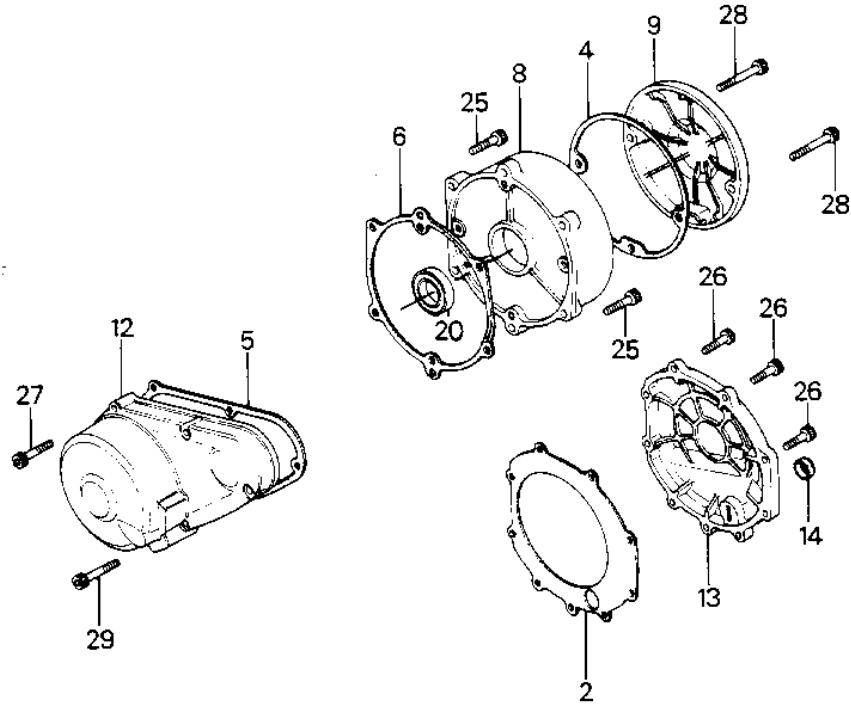

1986 Police 1000

PARTS DIAGRAM ENGINE COVERS

1986 Police 1000

PARTS LIST ENGINE COVERS

ITEM NAME	PART NUMBER	QUANTITY
GASKET,TRANSMISSION C (Ref # 1)	11060-1069	
GASKET,CLUTCH COVER (Ref # 2)	11060-1070	
GASKET,CLUTCH ADJUSTI (Ref # 3)	11060-1073	
GASKET,PULSING COIL C (Ref # 4)	11060-1072	
GASKET,GENERATOR COVE (Ref # 5)	11060-1075	
GASKET,RH ENGINE COVE (Ref # 6)	11060-1071	
COVER,TRANSMISSION (Ref # 7)	14025-1240	
COVER,ENGINE,RH (Ref # 8)	14025-1243	
COVER,PULSING COIL (Ref # 9)	14025-1614	
COVER,PULSING COIL (Ref # 9)	14025-1614	
COVER,CLUTCH ADJUSTIN (Ref # 10)	14025-1249	
COVER-CHAIN (Ref # 11)	14026-1063	
COVER-GENERATOR (Ref # 12)	14031-1056	
COVER-CLUTCH (Ref # 13)	14032-1047	
GAUGE,OIL LEVEL (Ref # 14)	52005-1009	
WASHER OIL PUMP BANJO (Ref # 15)	92022-077	
PIN-DOWEL (Ref # 16)	92042-007	
OIL SEAL SB12205 (Ref # 17)	92049-004	
OIL SEAL,CLUTCH RELES (Ref # 18)	92049-1003	
OIL SEAL,SD-8187 (Ref # 19)	92049-1017	
OIL SEAL,SC32487 (Ref # 20)	92049-1033	
SEAL-OIL (Ref # 21)	92049-1070	
BOLT-UPSET,6X125 (Ref # 22)	112G06125	
BOLT-SOCKET,6X125 (Ref # 22-1)	120P06125	
BOLT-SOCKET (Ref # 22-1)	120Z06125	
BOLT,6X70 (Ref # 23)	110G0670	
BOLT-SOCKET,6X70 (Ref # 23-1)	120P0670	
BOLT-SOCKET (Ref # 23-1)	120Z0670	
BOLT,6X14 (Ref # 24)	120P0614	

1986 Police 1000

PARTS LIST ENGINE COVERS

ITEM NAME	PART NUMBER	QUANTITY
BOLT-SOCKET (Ref # 24)	120Z0614	
BOLT,SOCKET,6X22 (Ref # 25)	120P0622	
BOLT-SOCKET (Ref # 25)	120Z0622	
BOLT,6X25 (Ref # 26)	120P0625	
BOLT-SOCKET (Ref # 26)	120Z0625	
BOLT,SOCKET,6X30 (Ref # 27)	120P0630	
BOLT-SOCKET (Ref # 27)	120Z0630	
BOLT,SOCKET,6X35 (Ref # 28)	120P0635	
BOLT-SOCKET (Ref # 28)	120Z0635	
BOLT,SOCKET,6X40 (Ref # 29)	120P0640	
BOLT-SOCKET (Ref # 29)	120Z0640	
BOLT,FLANGED,6X55 (Ref # 30)	130G0655	
SCREW PAN HEAD 6X20 (Ref # 31)	220B0620	
SCREW PAN HEAD 6X28 (Ref # 32)	220B0628	
SCREW PAN HEAD 6X40 (Ref # 33)	220B0640	
WASHER PLAIN 6MM (Ref # 34)	410B0600	