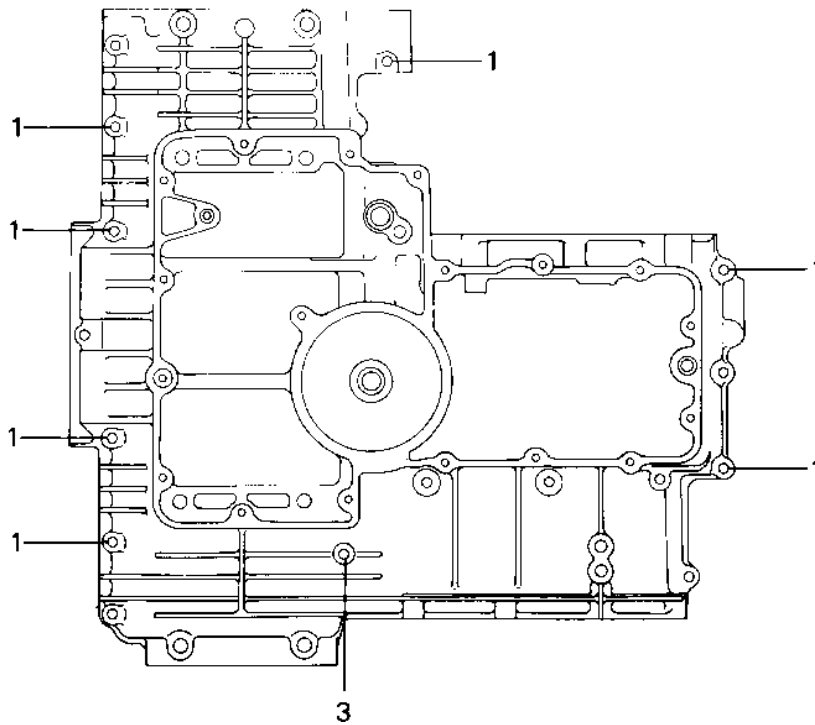

1983 Police 1000

PARTS DIAGRAM

CRANKCASE BOLT & STUD PATTERN

1983 Police 1000

PARTS LIST

CRANKCASE BOLT & STUD PATTERN

ITEM NAME	PART NUMBER	QUANTITY
BOLT-FLANGED (Ref # 1)	130Y0640	
BOLT-FLANGED (Ref # 2)	130Y0650	
BOLT-FLANGED (Ref # 3)	130Y0695	