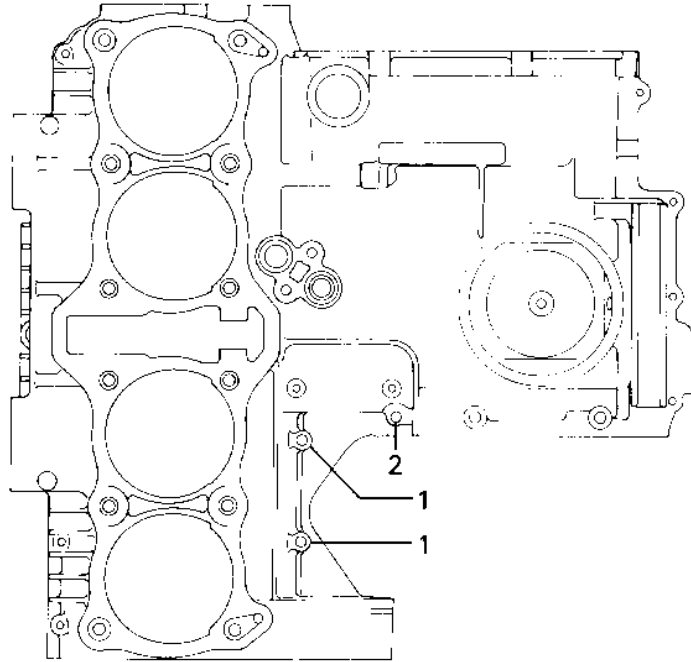

1983 Police 1000

PARTS DIAGRAM

CRANKCASE BOLT & STUD PATTERN

1983 Police 1000

PARTS LIST

CRANKCASE BOLT & STUD PATTERN

ITEM NAME	PART NUMBER	QUANTITY
BOLT-FLANGED (Ref # 1)	130Y0640	
BOLT-FLANGED (Ref # 2)	130Y0650	
BOLT-FLANGED (Ref # 3)	130Y0695	