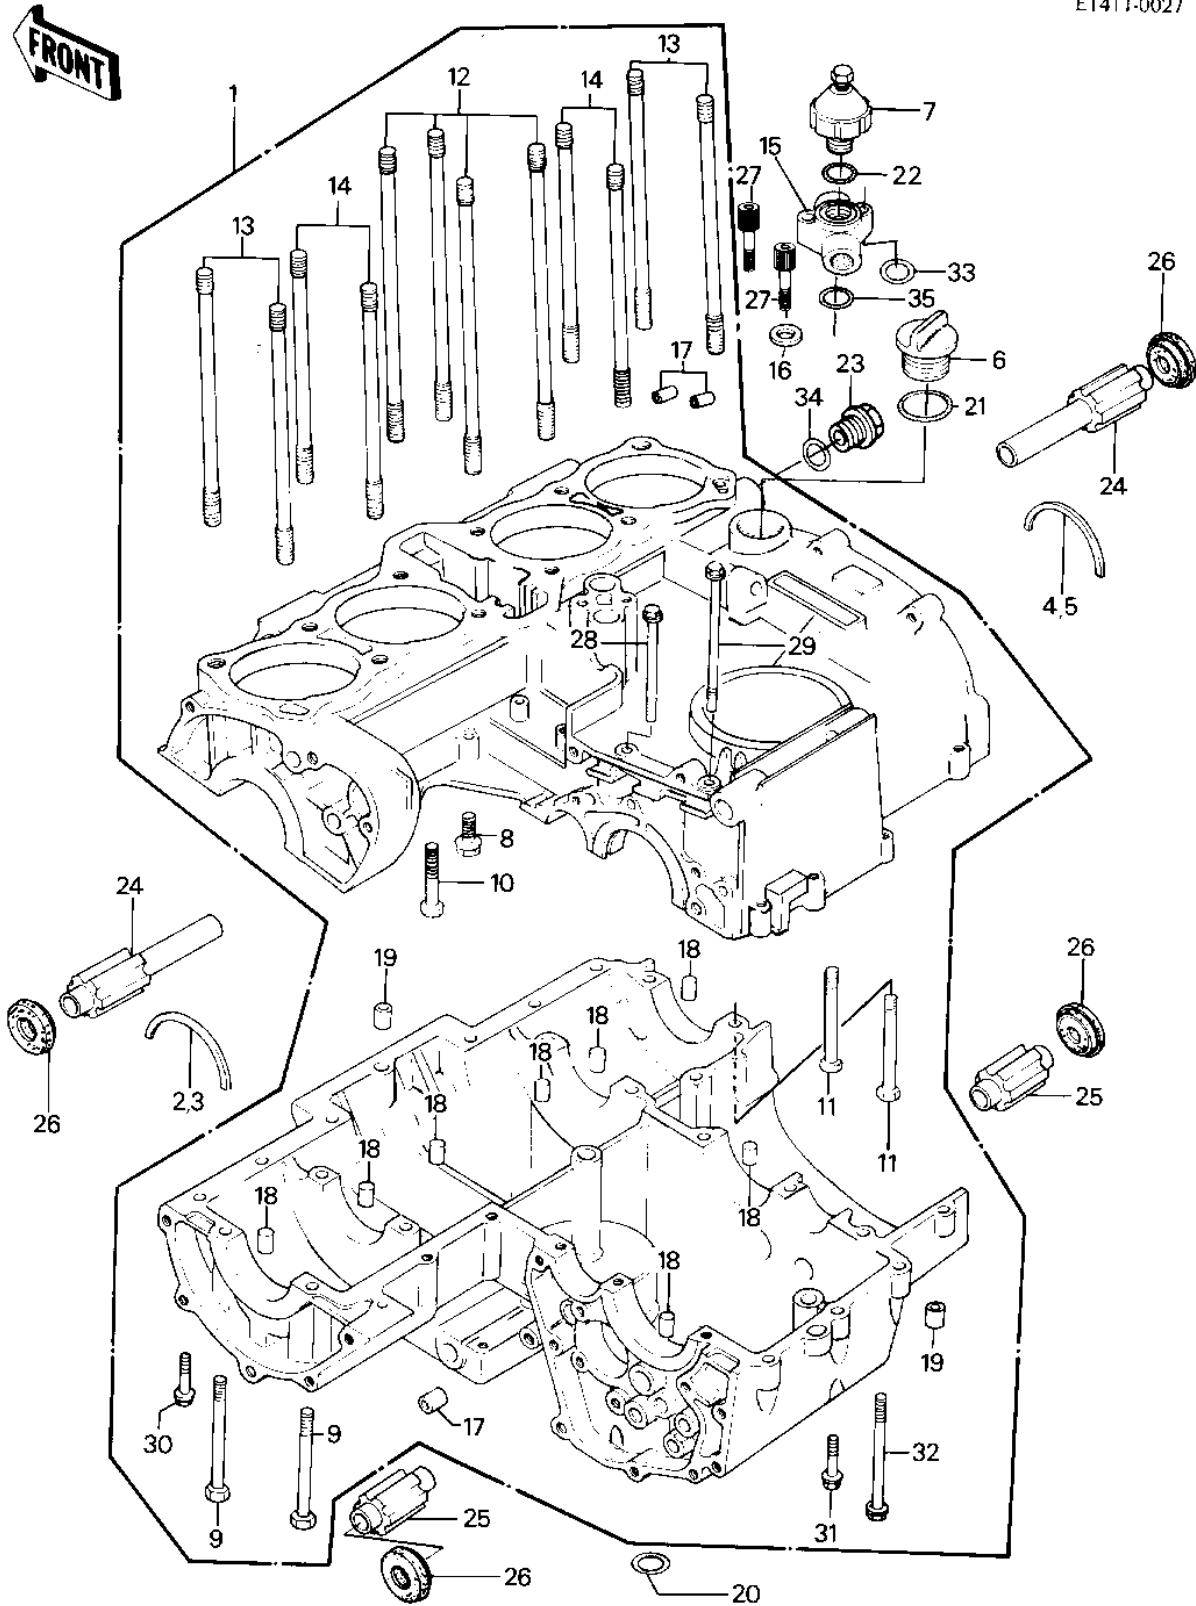

1985 Police 1000

PARTS DIAGRAM

CRANKCASE

Kawasaki

Let the Good Times Roll®

E1411-0027

1985 Police 1000

PARTS LIST

CRANKCASE

Kawasaki

Let the Good Times Roll®

ITEM NAME

PART NUMBER

QUANTITY
