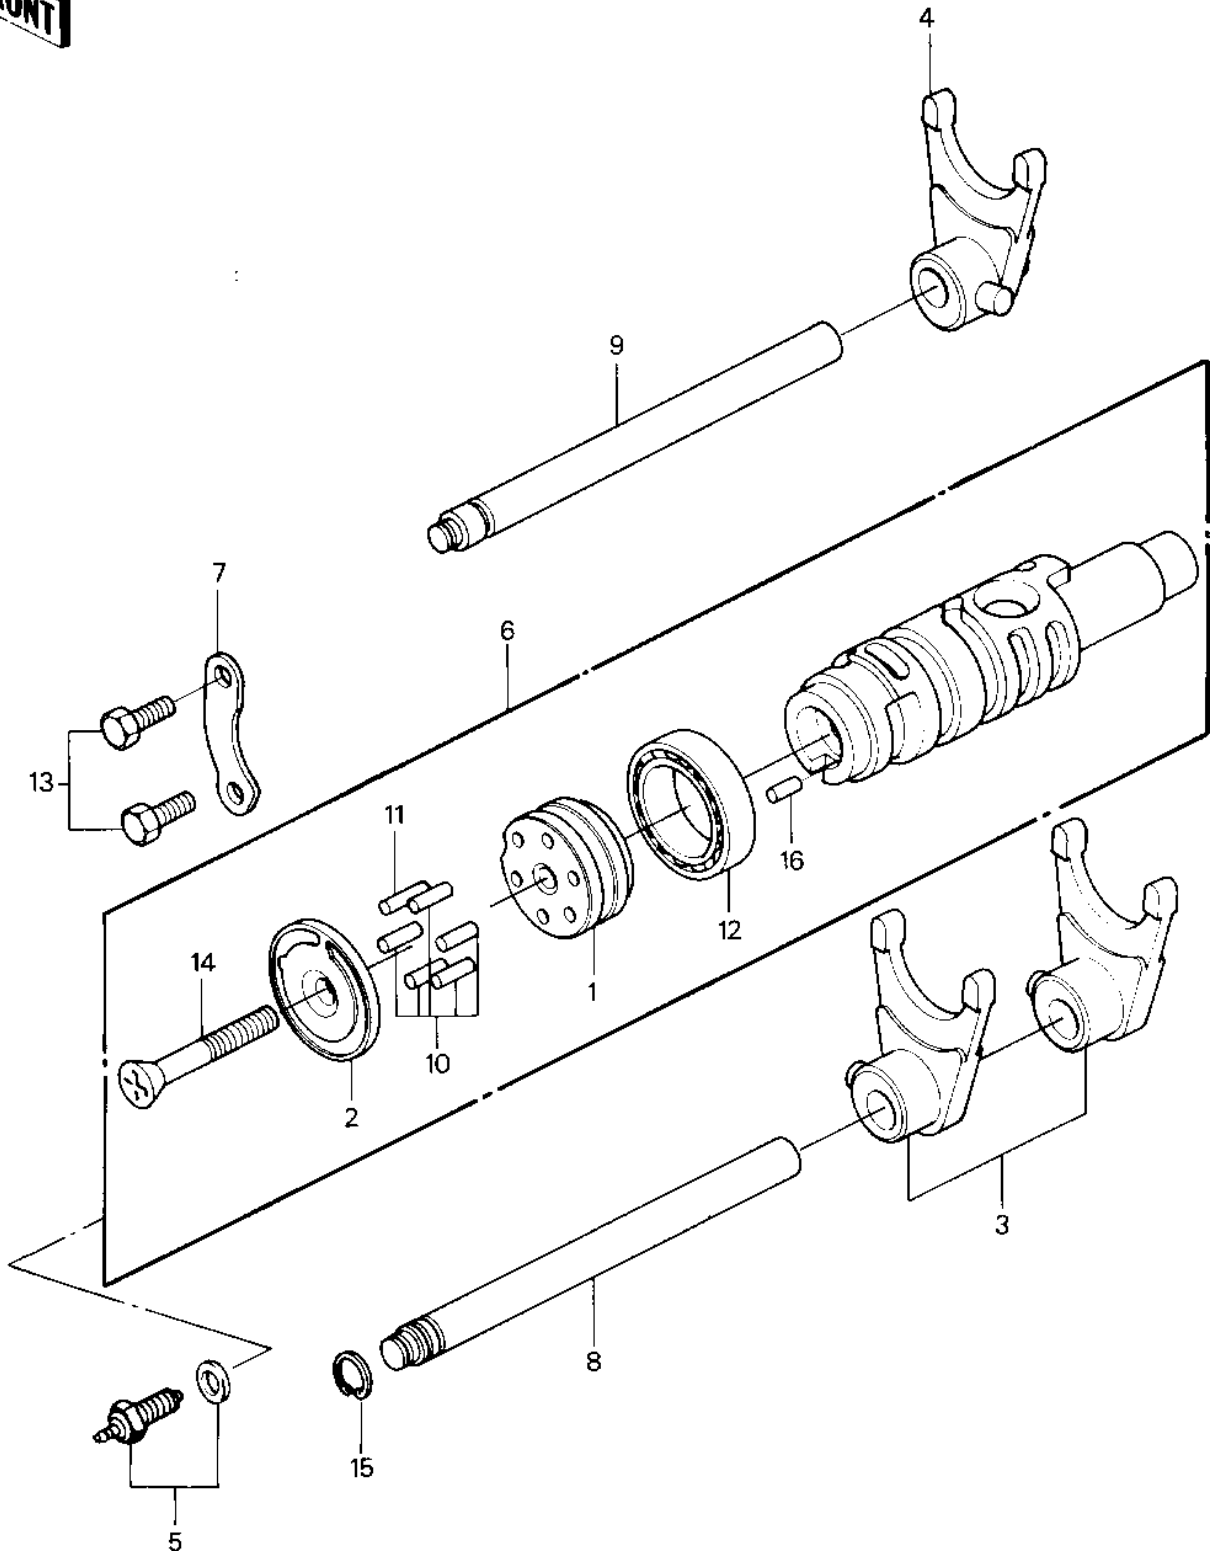

1985 Police 1000

PARTS DIAGRAM

GEAR CHANGE DRUM & FORKS

1985 Police 1000

PARTS LIST

GEAR CHANGE DRUM & FORKS

Kawasaki

Let the Good Times Roll®

ITEM NAME

PART NUMBER

QUANTITY
