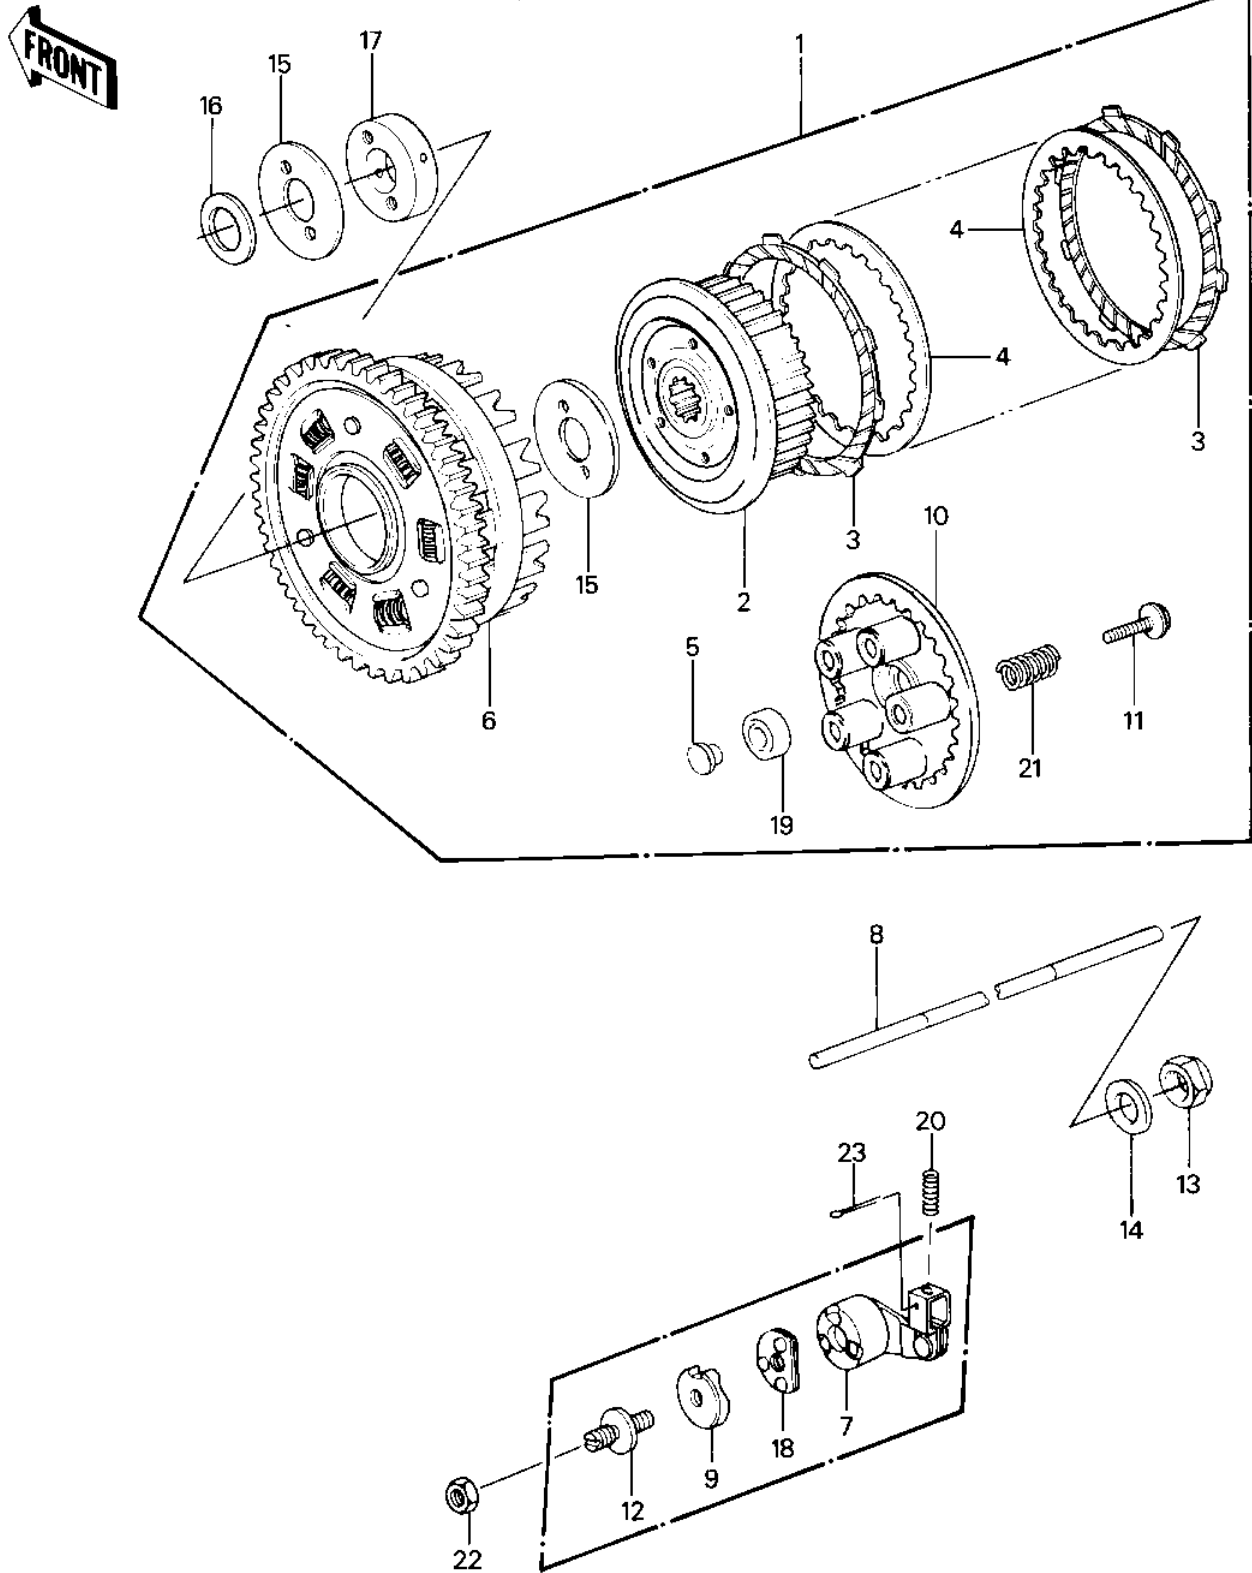

1982 Police 1000

PARTS DIAGRAM

CLUTCH

E1350-0022

1982 Police 1000

PARTS LIST

CLUTCH

ITEM NAME

PART NUMBER

QUANTITY
