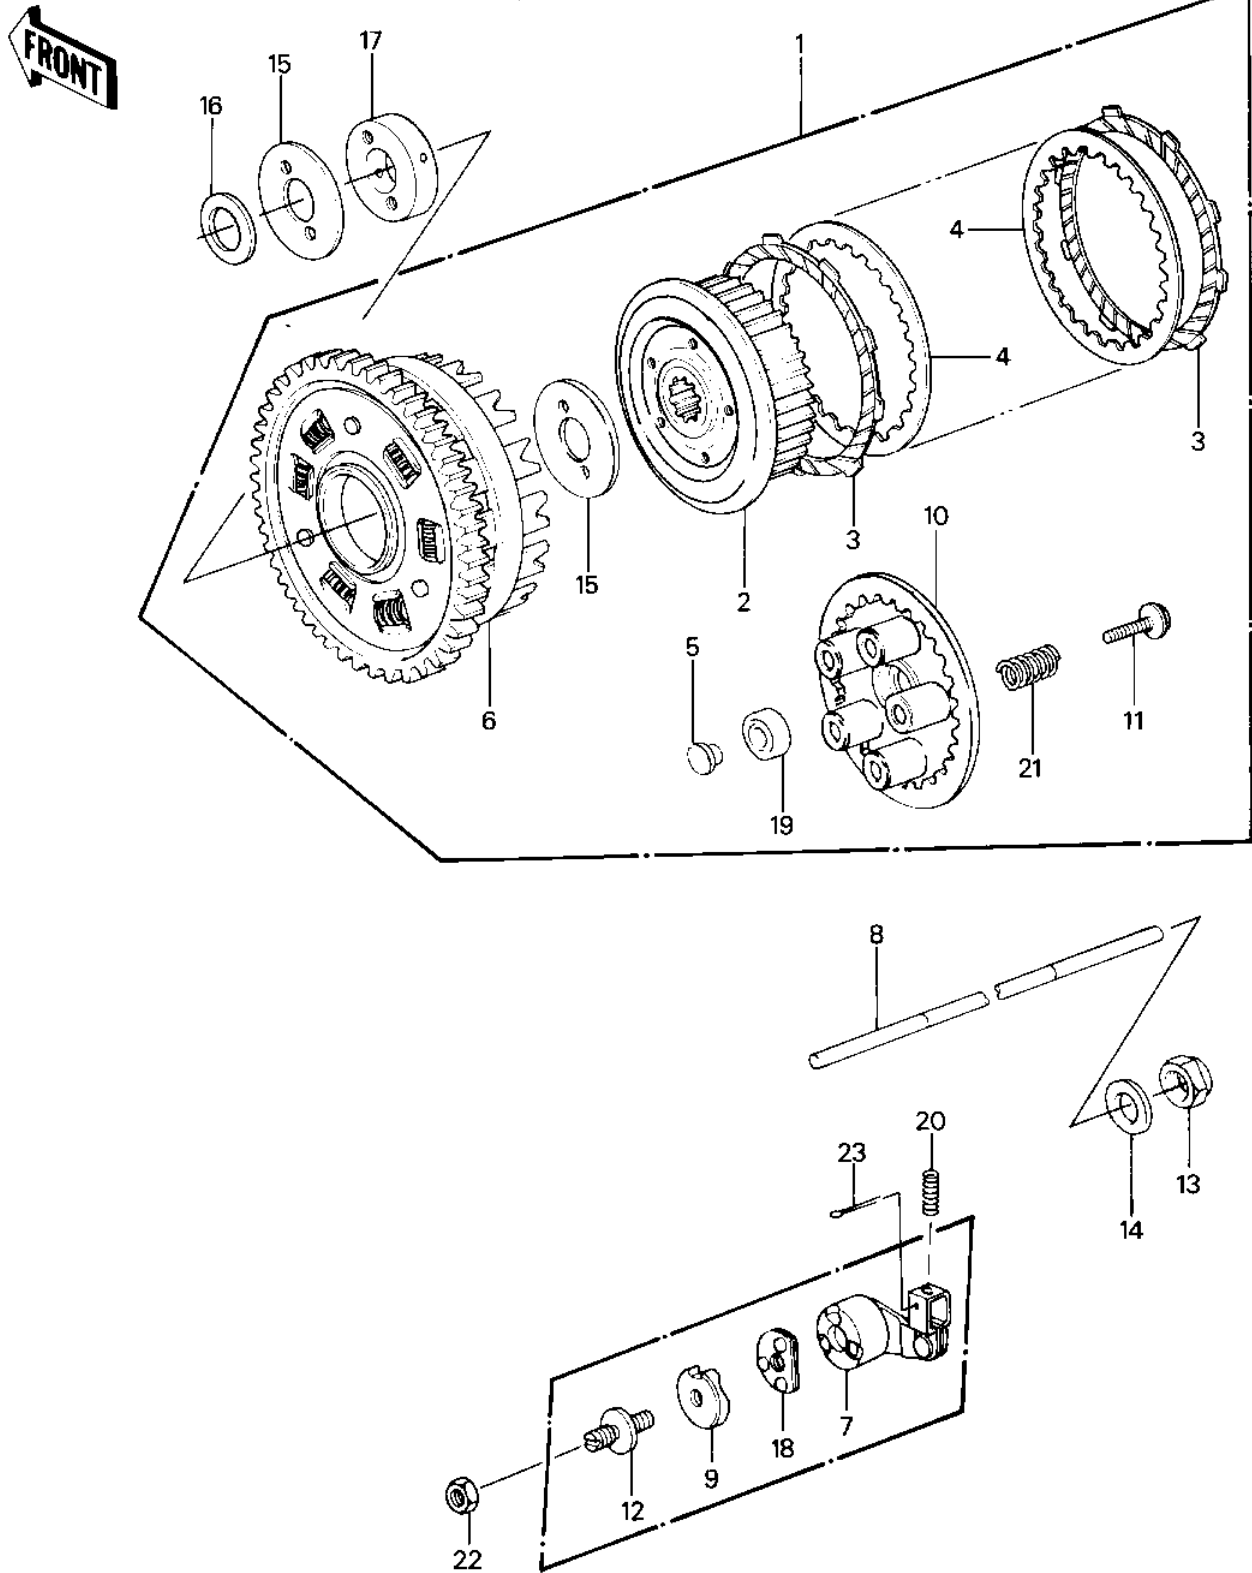

1986 Police 1000

PARTS DIAGRAM

CLUTCH

E1350-0022

1986 Police 1000

PARTS LIST

CLUTCH

ITEM NAME	PART NUMBER	QUANTITY
CLUTCH-ASSY (Ref # 1)	13081-1057	
HUB-CLUTCH (Ref # 2)	13087-1015	
PLATE-FRICTION (Ref # 3)	13088-1013	
PLATE,CLUTCH,STEEL (Ref # 4)	13089-1004	
HOLDER (Ref # 5)	13091-1085	
HOUSING-COMP-CLUTCH (Ref # 6)	13095-1037	
RELEASE-COMP-CLUTCH (Ref # 7)	13102-1012	
ROD-PUSH (Ref # 8)	13116-1033	
CAM,RELEASE,CLUTCH (Ref # 9)	13119-1003	
PLATE-CLUTCH OPERATIN (Ref # 10)	13187-1006	
BOLT,CLUTCH SPR FITT (Ref # 11)	92001-1066	
SCREW,SLOTTED,8M/M (Ref # 12)	92009-1009	
NUT,20MM (Ref # 13)	92015-1555	
NUT,20MM (Ref # 13)	92015-1555	
WASHER,PLAIN,2.3X20.3 (Ref # 14)	92022-1116	
WASHER,CLUTCH THRUST (Ref # 15)	92022-1221	
WASHER (Ref # 16)	92022-1223	
COLLAR (Ref # 17)	92027-1284	
BEARING,BALL,CLUTCH (Ref # 18)	92045-1001	
BEARING-BALL (Ref # 19)	92045-1235	
BEARING-BALL (Ref # 19)	92045-1235	
SPRING-CLUTCH RELEASE (Ref # 20)	92081-069	
SPRING,CLUTCH (Ref # 21)	92081-1033	
NUT 8MM (Ref # 22)	318B0800	
PIN COTTER 1.6X15 (Ref # 23)	550D1615	