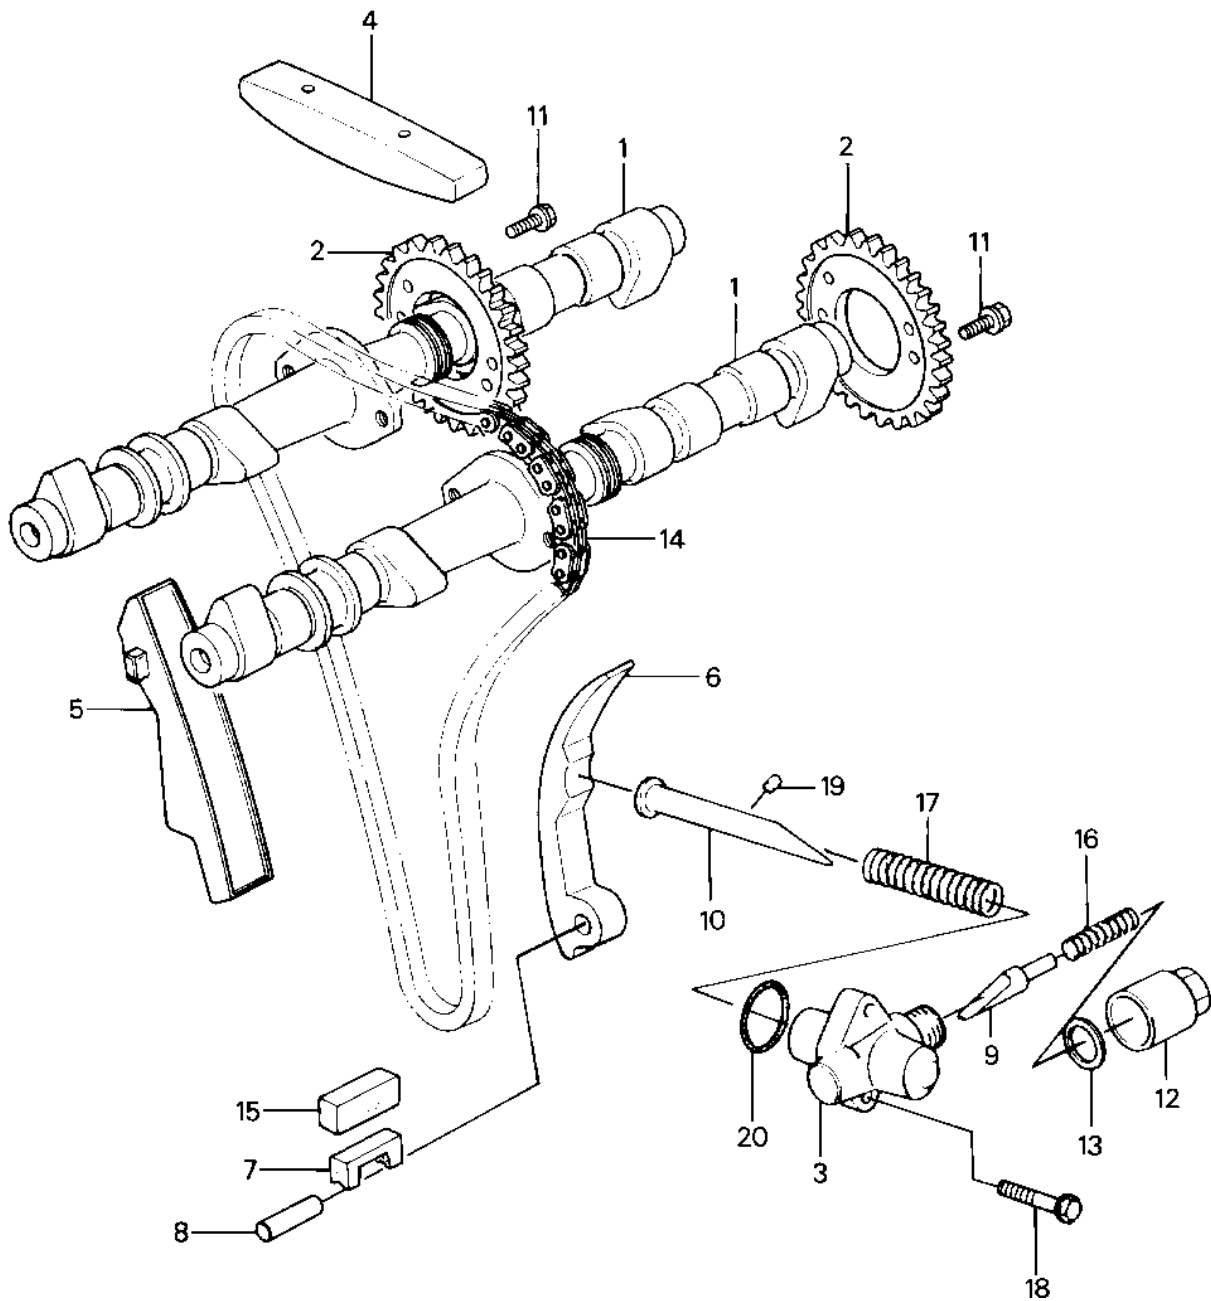

1985 Police 1000

PARTS DIAGRAM

CAMSHAFTS/CHAIN/TENSIONER

E1230-0005

1985 Police 1000

PARTS LIST

CAMSHAFTS/CHAIN/TENSIONER

Kawasaki

Let the Good Times Roll®

ITEM NAME

PART NUMBER

QUANTITY
