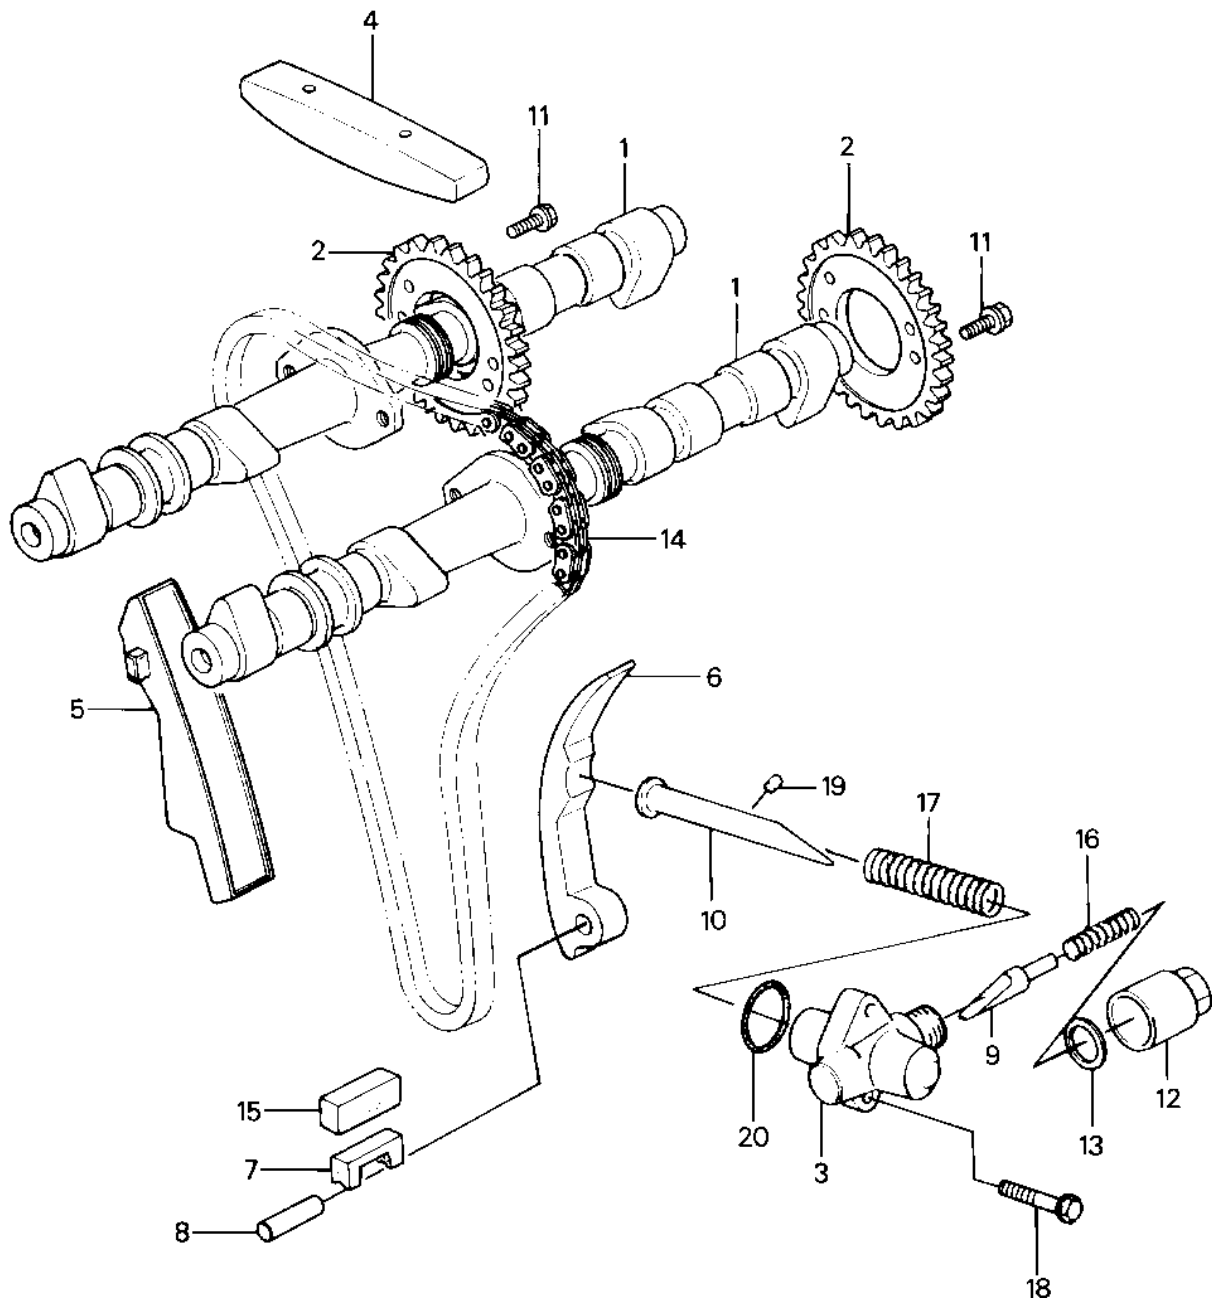

1983 Police 1000

PARTS DIAGRAM

CAMSHAFTS/CHAIN/TENSIONER

E1230-0005

1983 Police 1000

PARTS LIST

CAMSHAFTS/CHAIN/TENSIONER

ITEM NAME

PART NUMBER

QUANTITY
