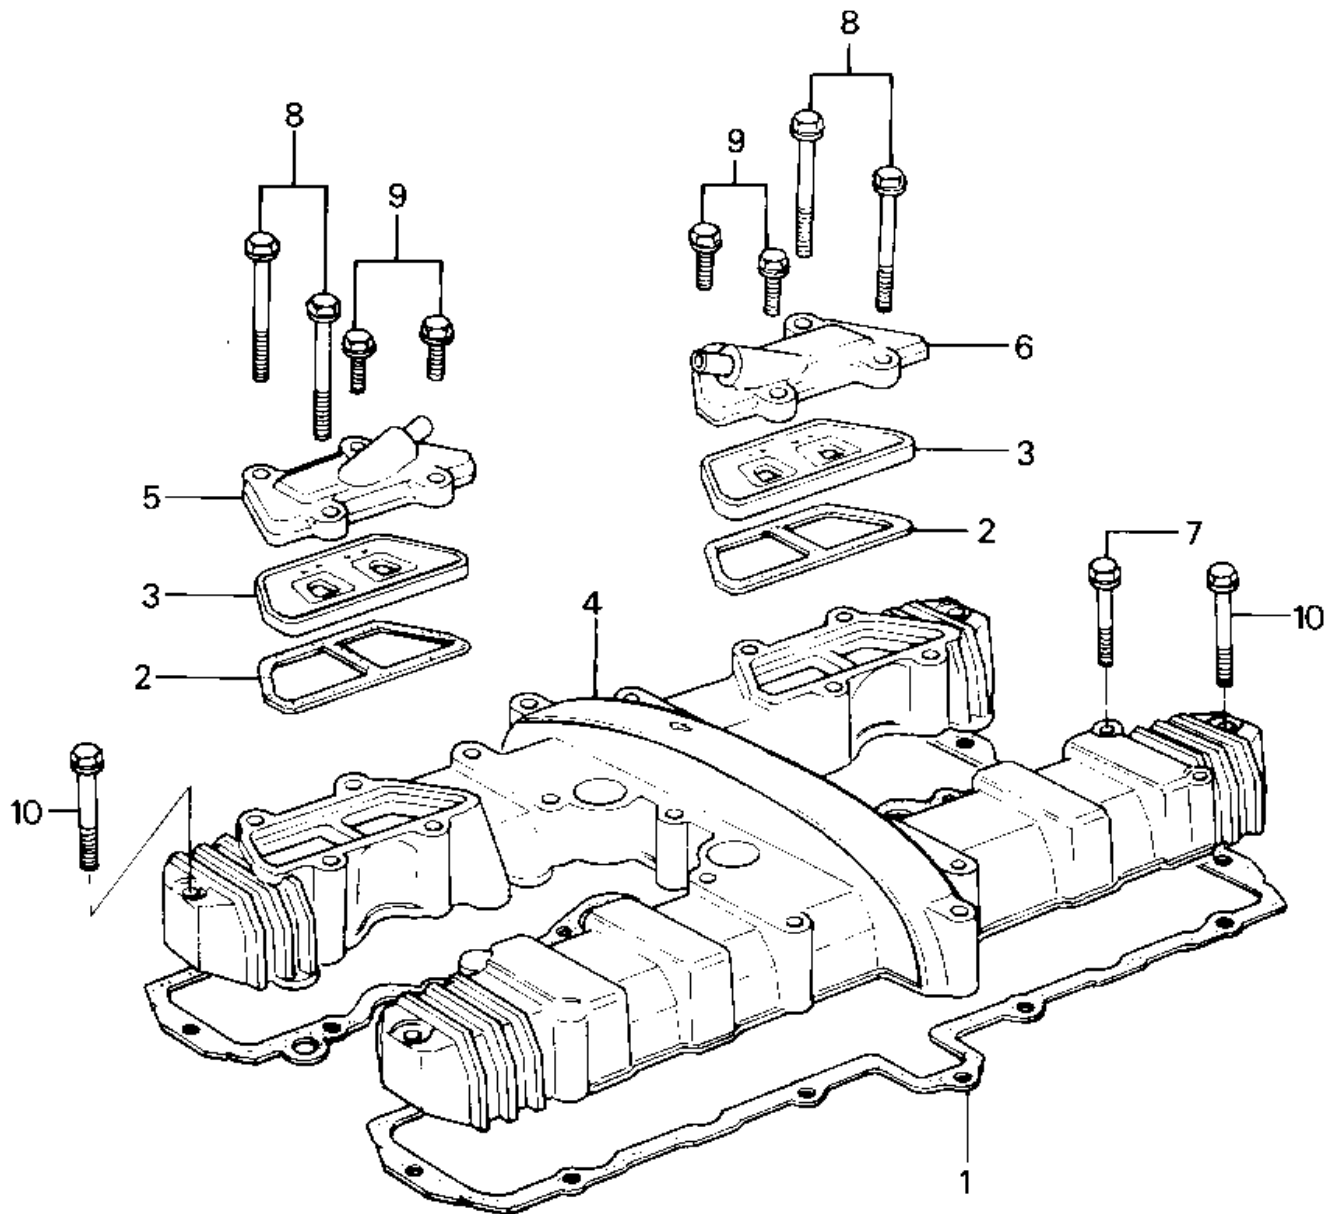

1985 Police 1000

PARTS DIAGRAM CYLINDER HEAD COVER

1985 Police 1000

PARTS LIST

CYLINDER HEAD COVER

ITEM NAME

PART NUMBER

QUANTITY
