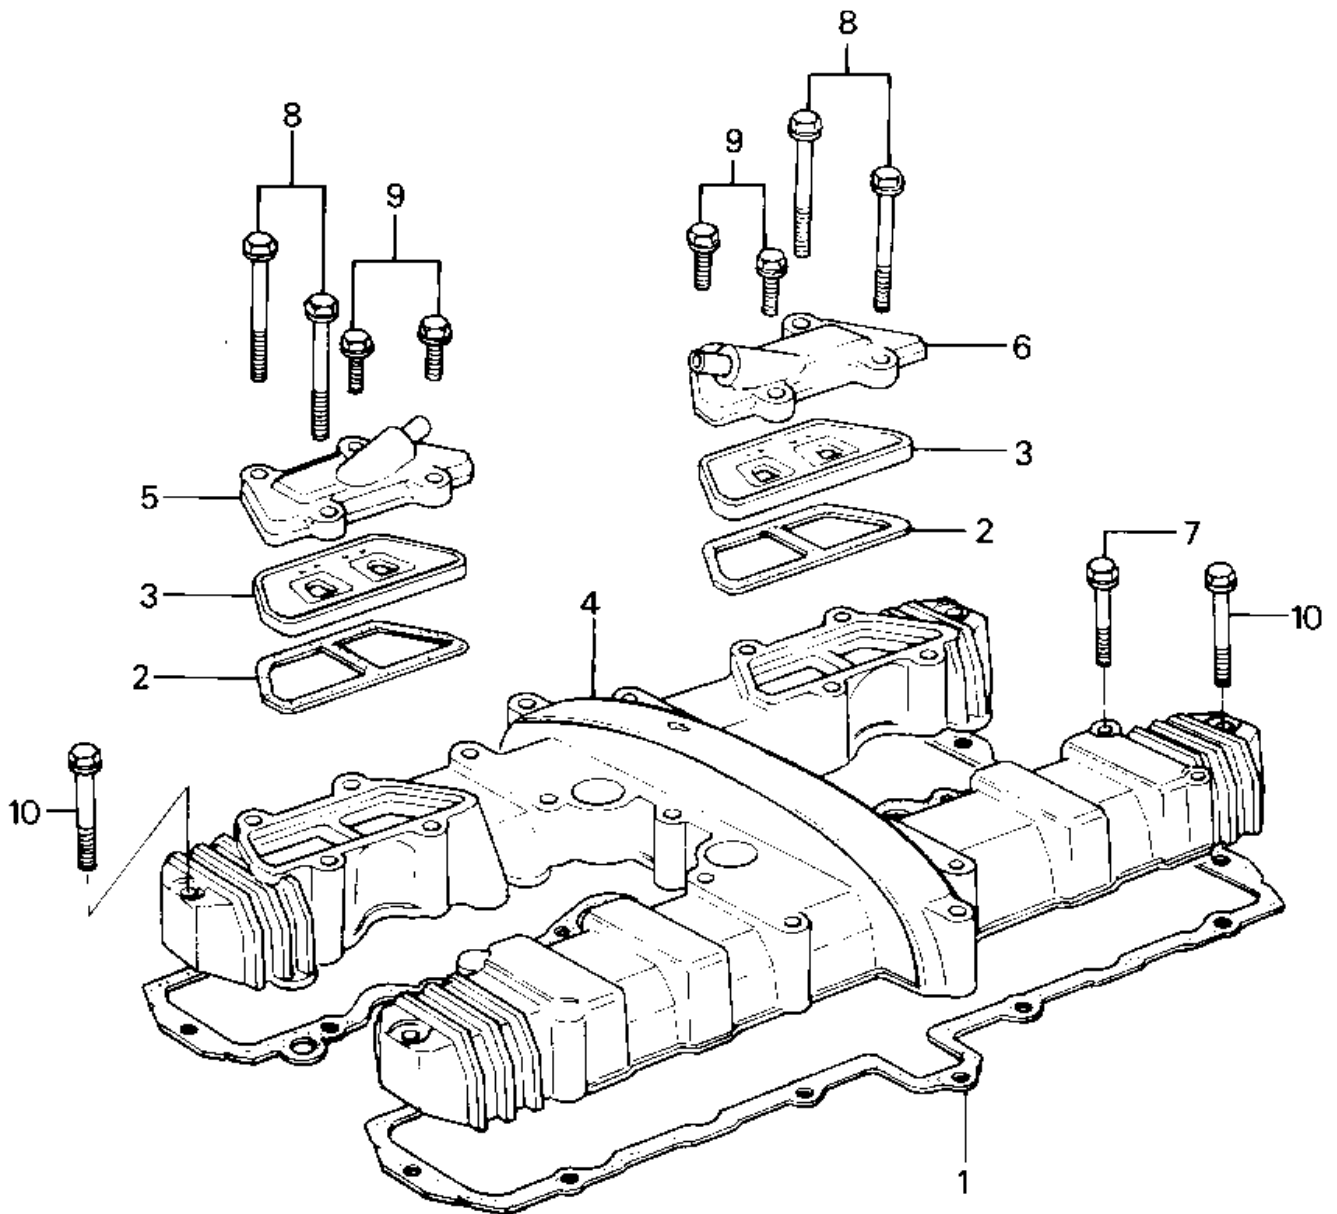

1982 Police 1000

PARTS DIAGRAM CYLINDER HEAD COVER

1982 Police 1000

PARTS LIST

CYLINDER HEAD COVER

ITEM NAME

PART NUMBER

QUANTITY
