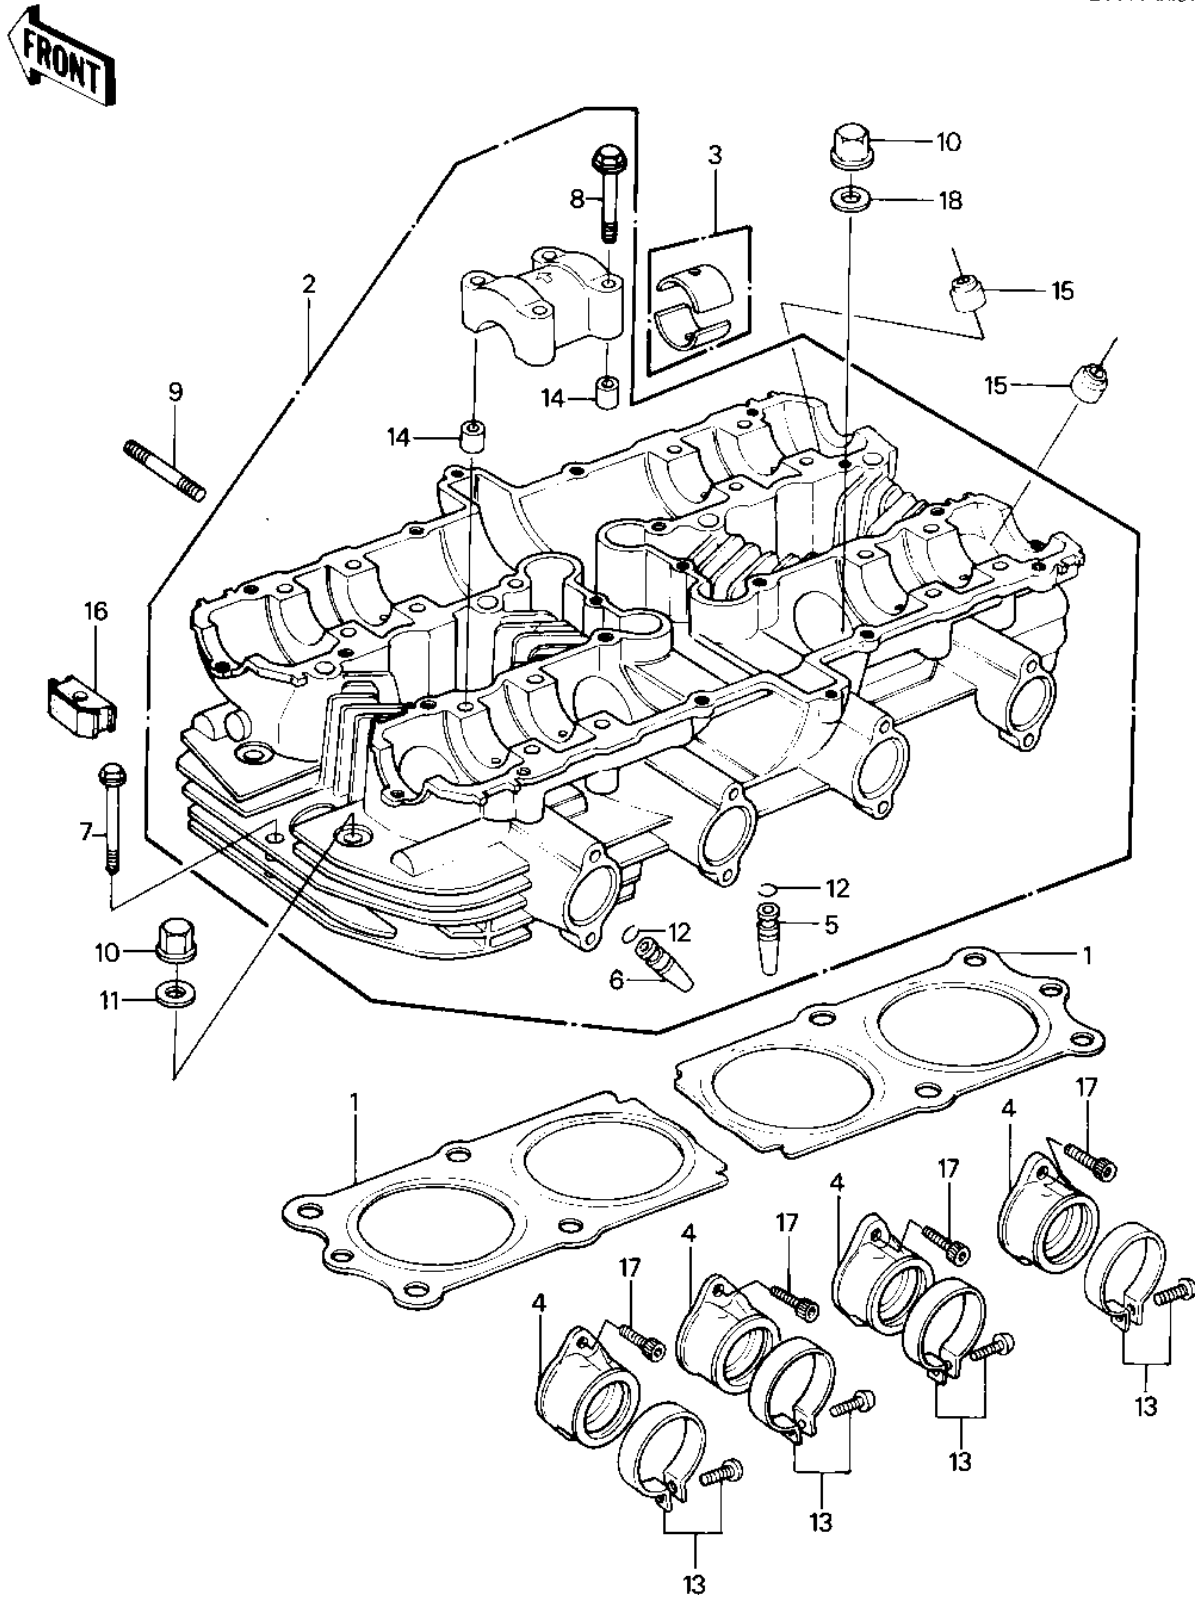

1985 Police 1000

PARTS DIAGRAM CYLINDER HEAD

E1111-0030

1985 Police 1000

PARTS LIST CYLINDER HEAD

ITEM NAME	PART NUMBER	QUANTITY
-----------	-------------	----------
