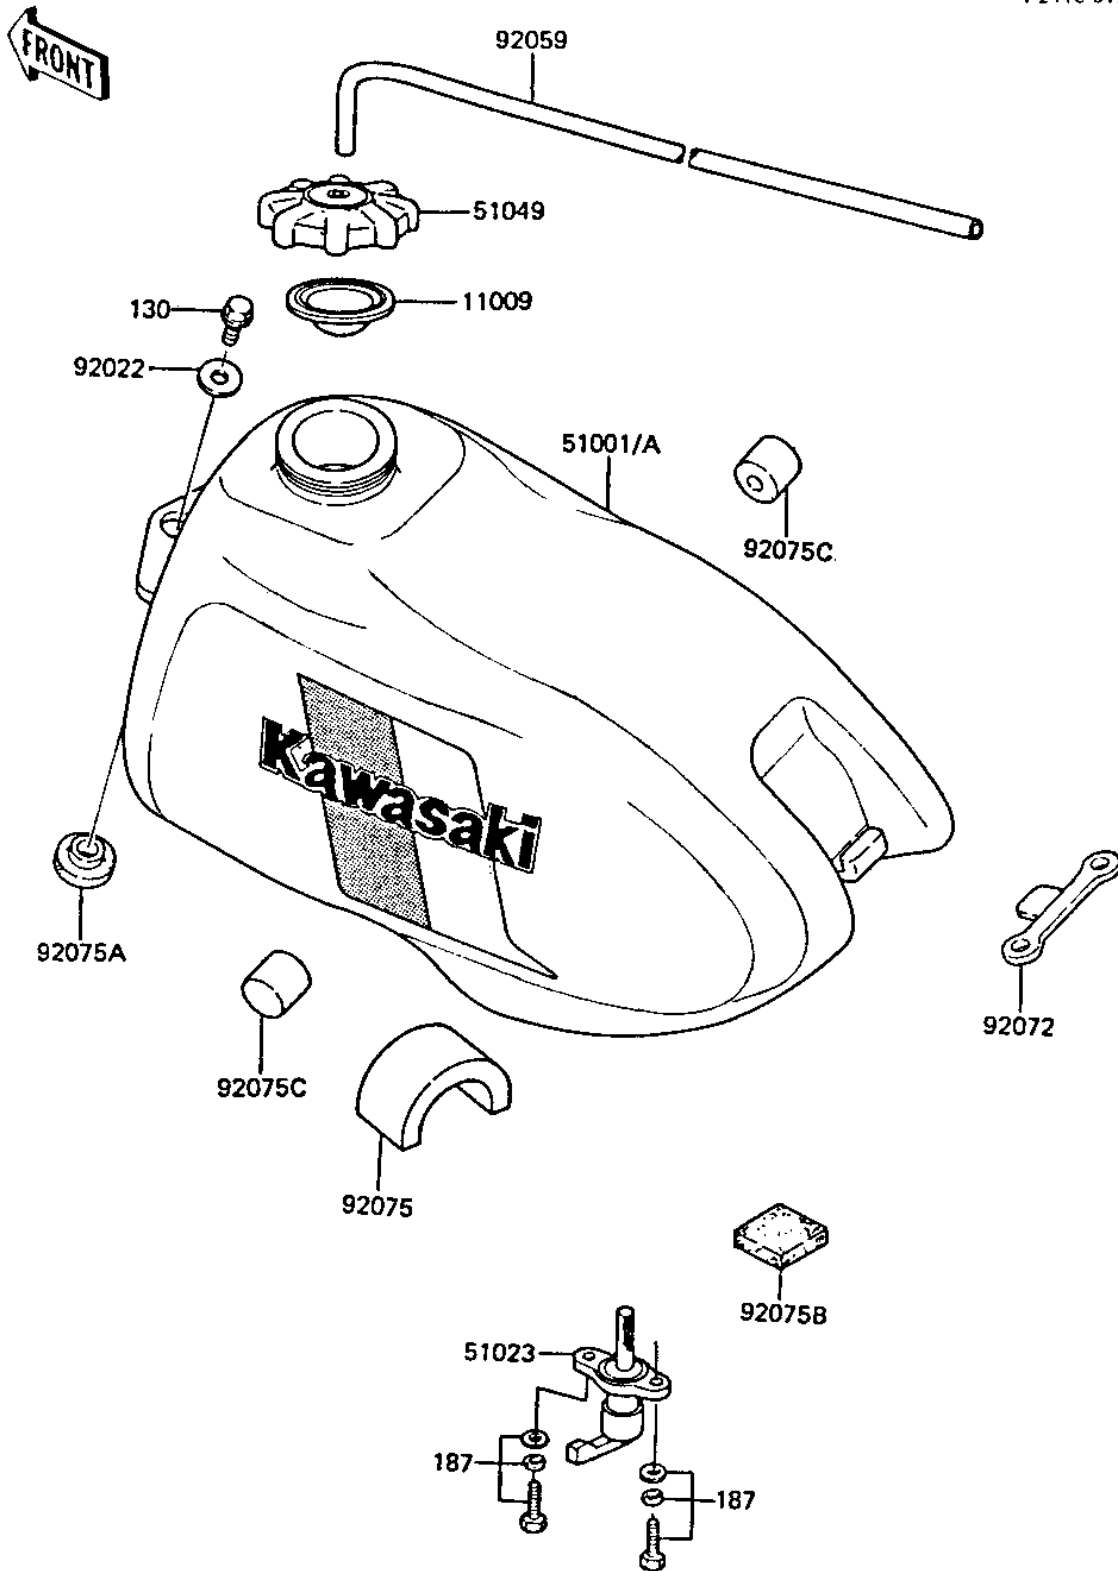

1984 KX60

PARTS DIAGRAM

FUEL TANK

F2410-0131

1984 KX60

PARTS LIST

FUEL TANK

Kawasaki

Let the Good Times Roll®

ITEM NAME

PART NUMBER

QUANTITY
