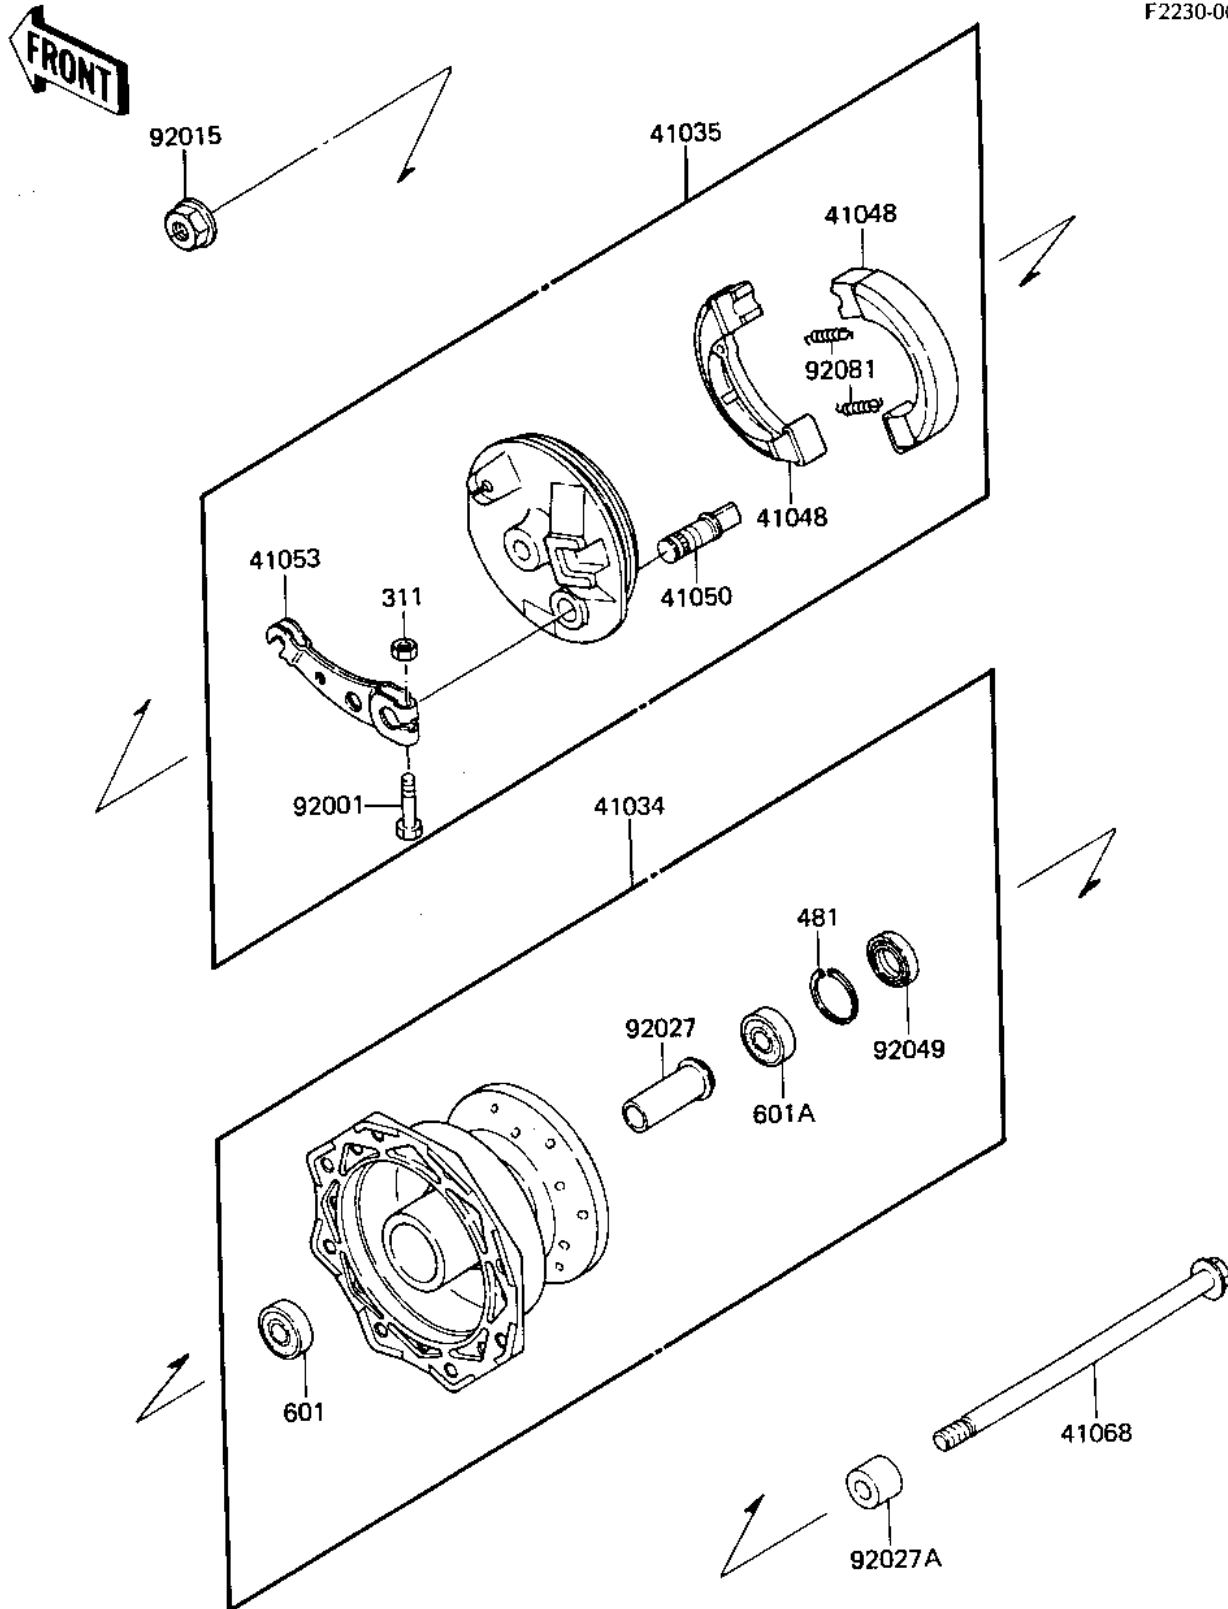

1983 KX60

PARTS DIAGRAM FRONT HUB/BRAKE

F2230-0071

1983 KX60

PARTS LIST

FRONT HUB/BRAKE

Kawasaki

Let the Good Times Roll®

ITEM NAME

PART NUMBER

QUANTITY
