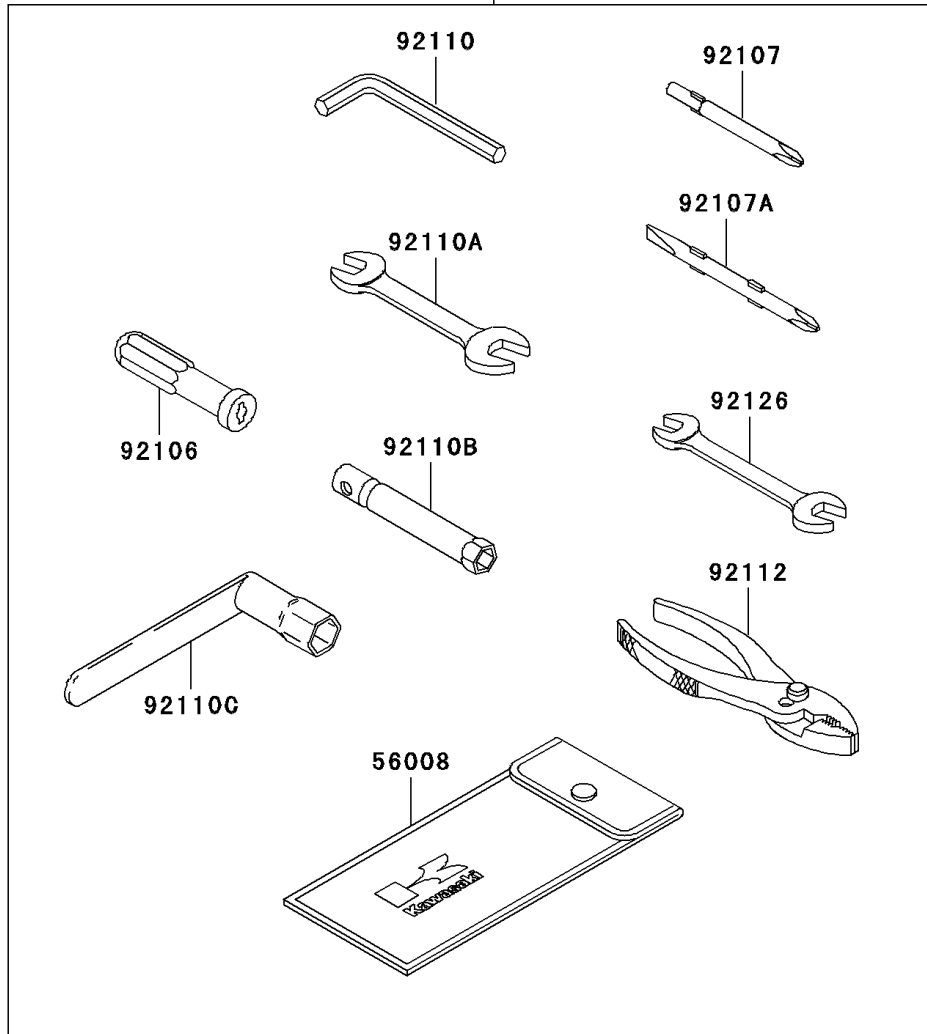

2004 Ultra 130

PARTS DIAGRAM

Owner's Tools(JH1100-B3/B4)

56007

F3182A

2004 Ultra 130

PARTS LIST

Owner's Tools(JH1100-B3/B4)

ITEM NAME

PART NUMBER

QUANTITY
