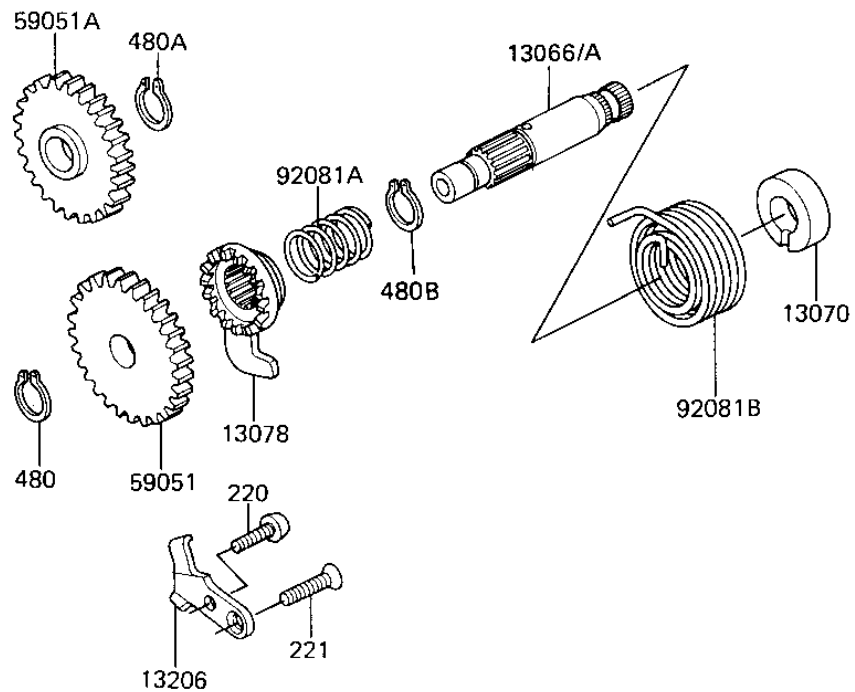

1984 KX60

PARTS DIAGRAM

KICKSTARTER MECHANISM

E1340-0031

1984 KX60

PARTS LIST

KICKSTARTER MECHANISM

Kawasaki

Let the Good Times Roll®

ITEM NAME

PART NUMBER

QUANTITY
