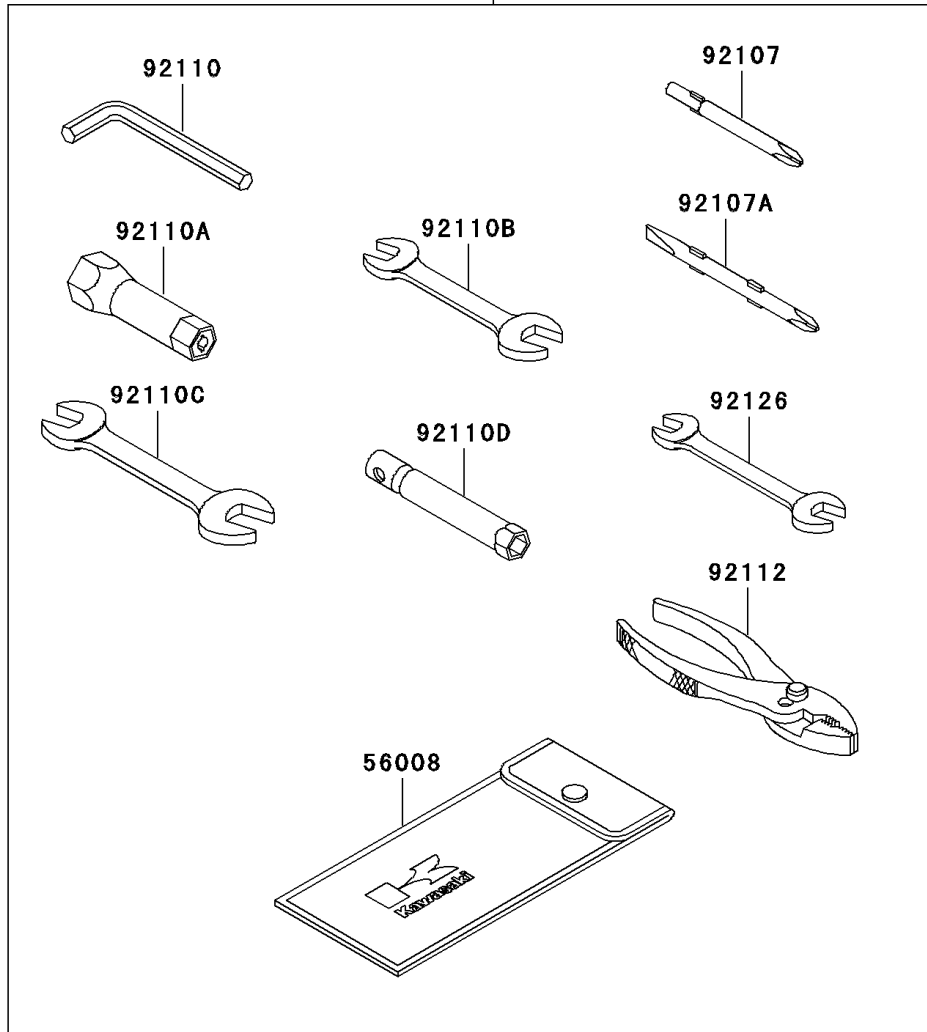

2001 Ultra 130

PARTS DIAGRAM

Owner's Tools(JH1100-B1/B2)

56007

F3182

2001 Ultra 130

PARTS LIST

Owner's Tools(JH1100-B1/B2)

Kawasaki

Let the Good Times Roll®

ITEM NAME

PART NUMBER

QUANTITY
