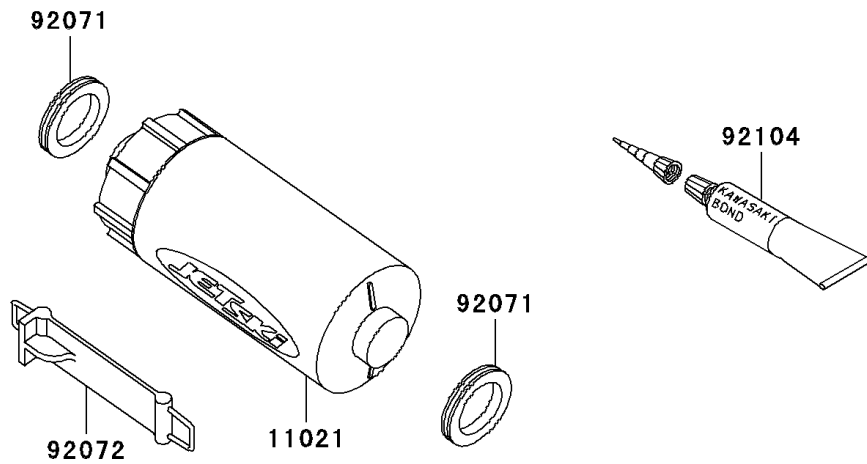

2001 Ultra 130

PARTS DIAGRAM

Owner's Tools(JH1100-B1/B2)

56007

F3182

2001 Ultra 130

PARTS LIST

Owner's Tools(JH1100-B1/B2)

Kawasaki

Let the Good Times Roll®

ITEM NAME

PART NUMBER

QUANTITY
