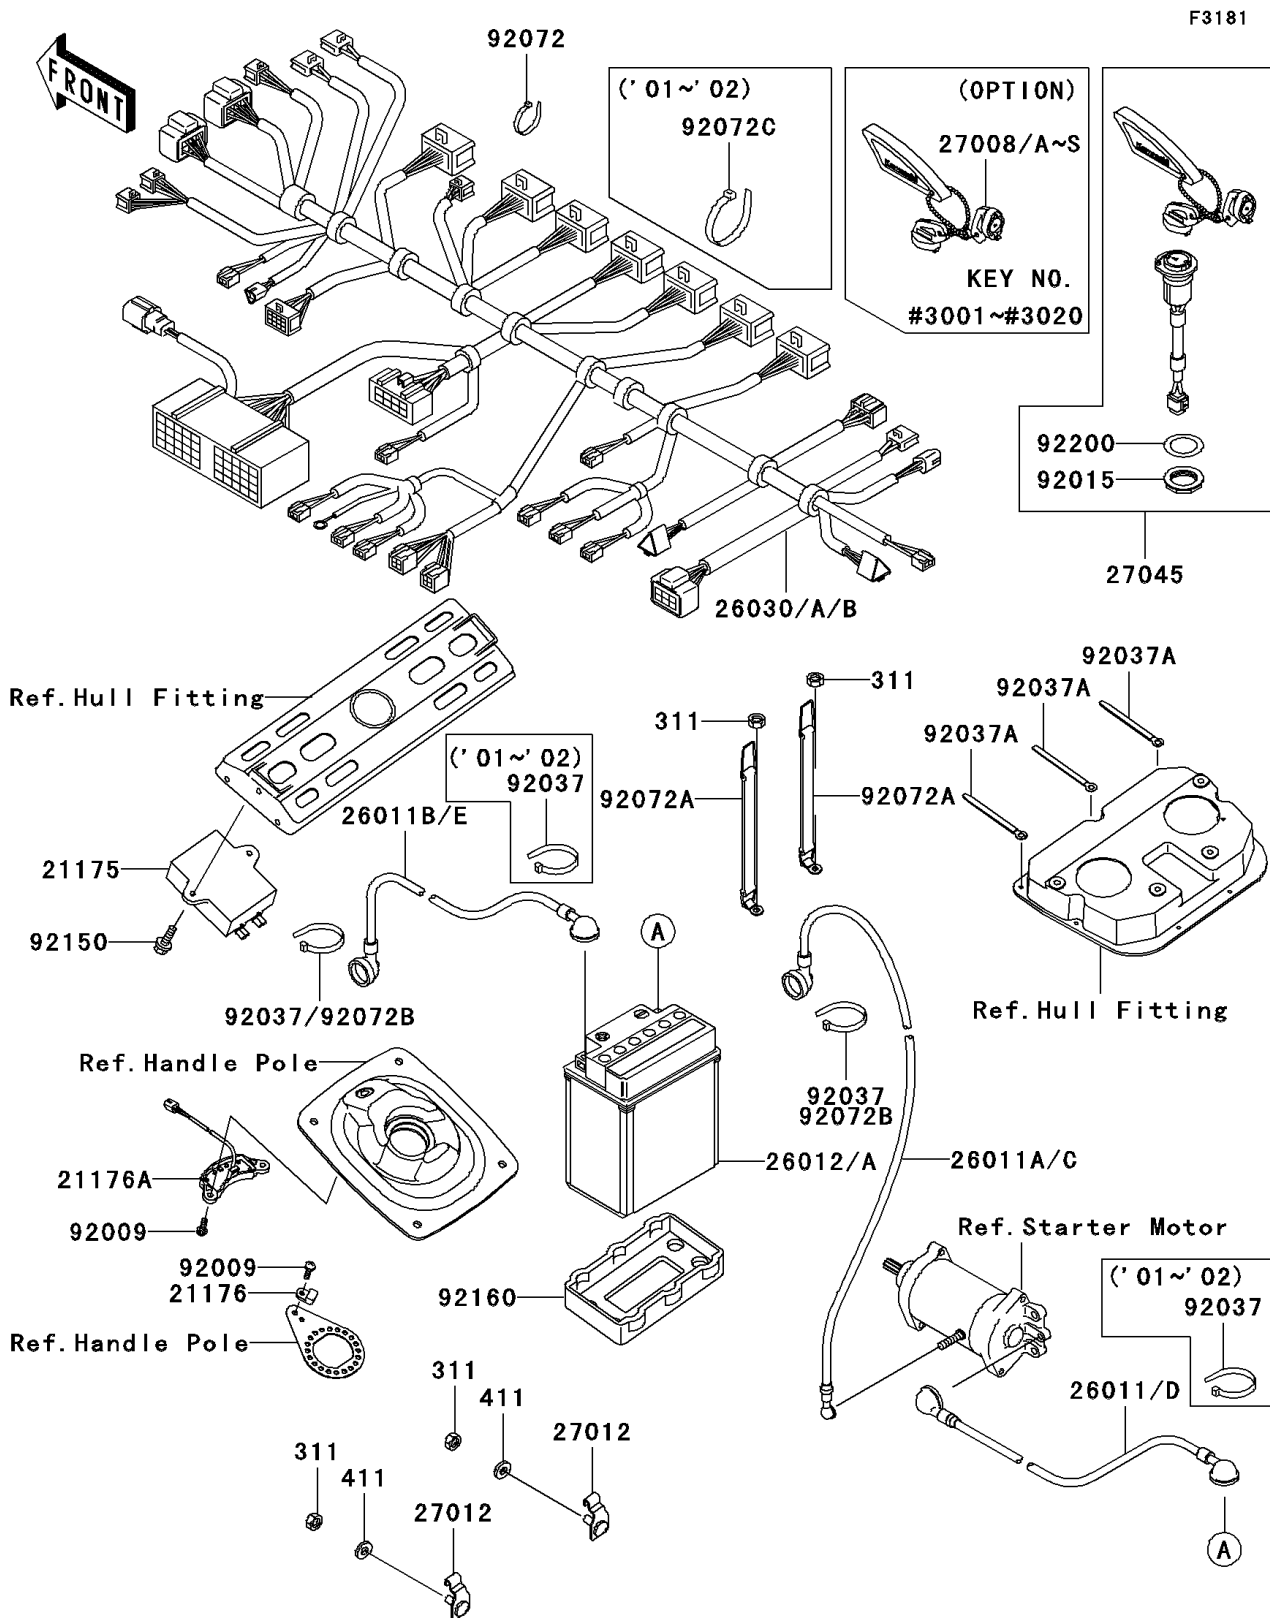

2001 Ultra 130

PARTS DIAGRAM

Electrical Equipment

2001 Ultra 130

PARTS LIST

Electrical Equipment

ITEM NAME

PART NUMBER

QUANTITY
