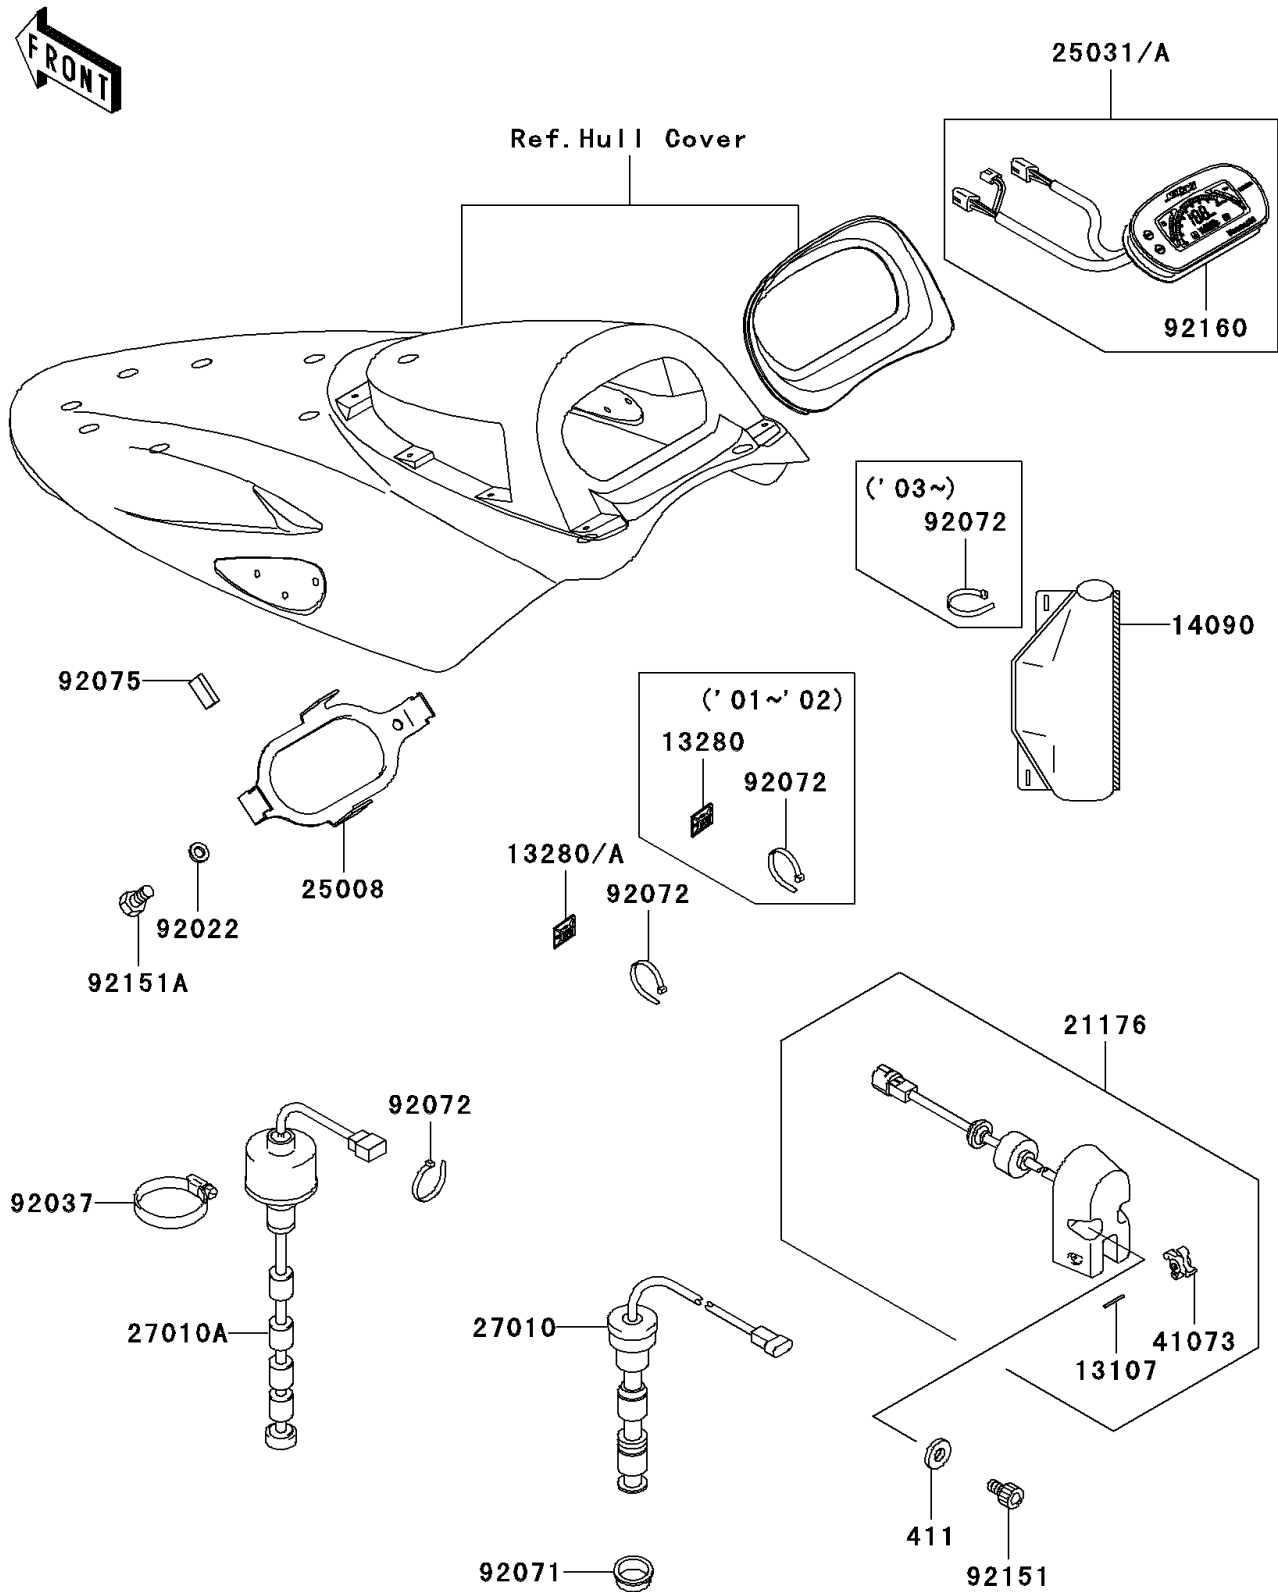

2001 Ultra 130

PARTS DIAGRAM

Meters

F3179

2001 Ultra 130

PARTS LIST

Meters

ITEM NAME

PART NUMBER

QUANTITY
