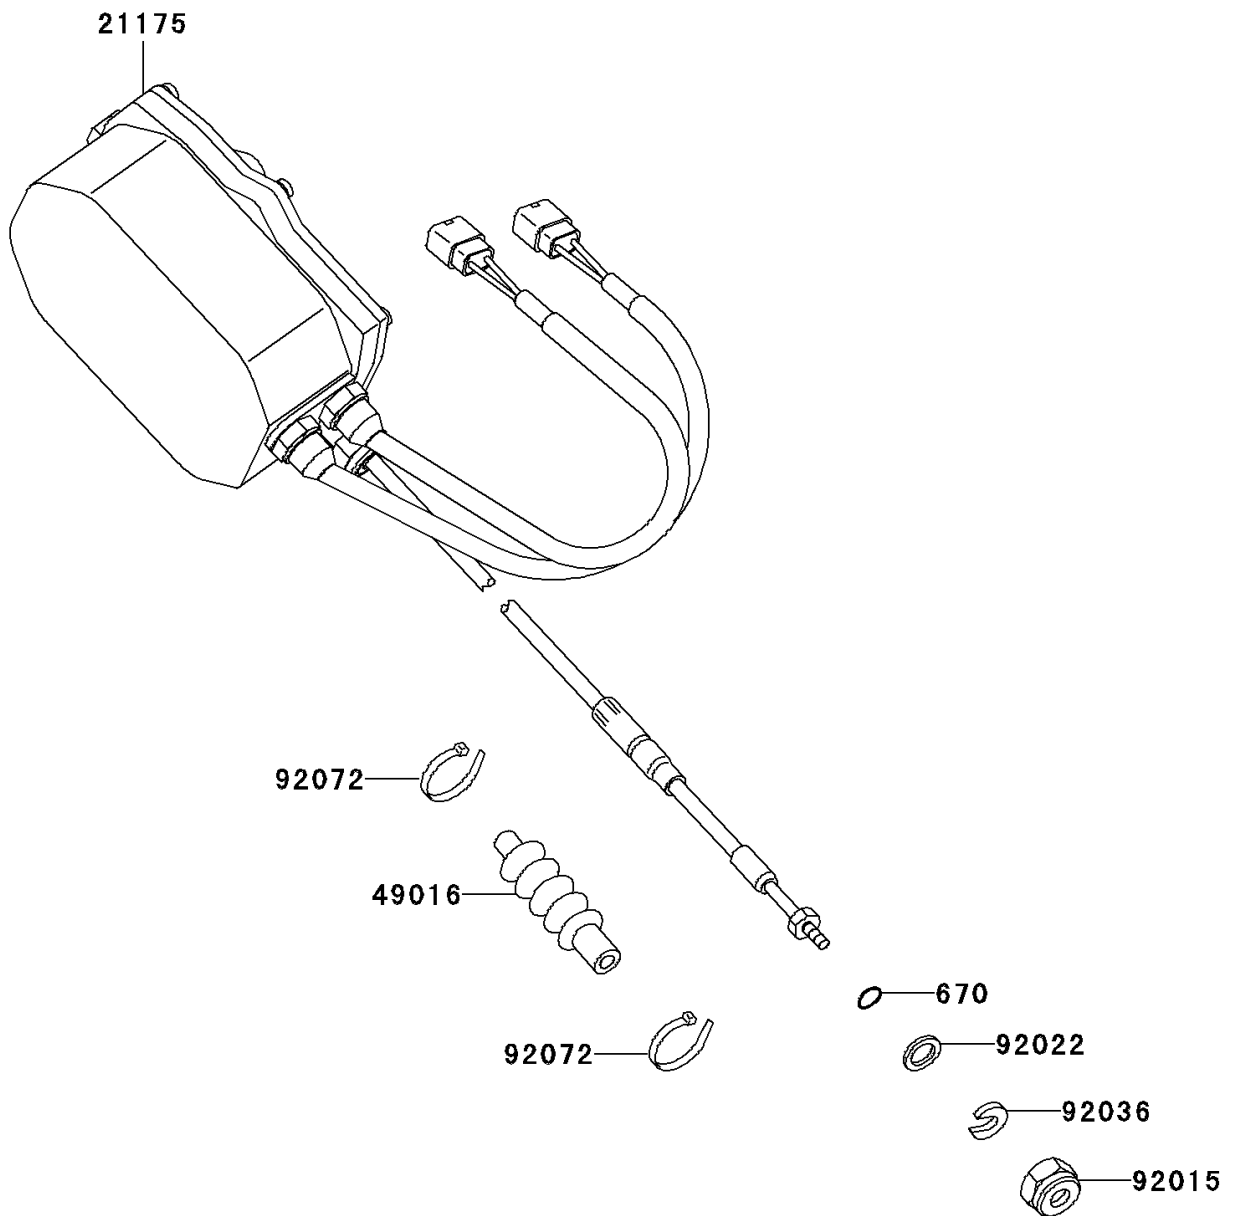

2003 Ultra 130

PARTS DIAGRAM

Control

F3177

2003 Ultra 130

PARTS LIST

Control

ITEM NAME

PART NUMBER

QUANTITY
