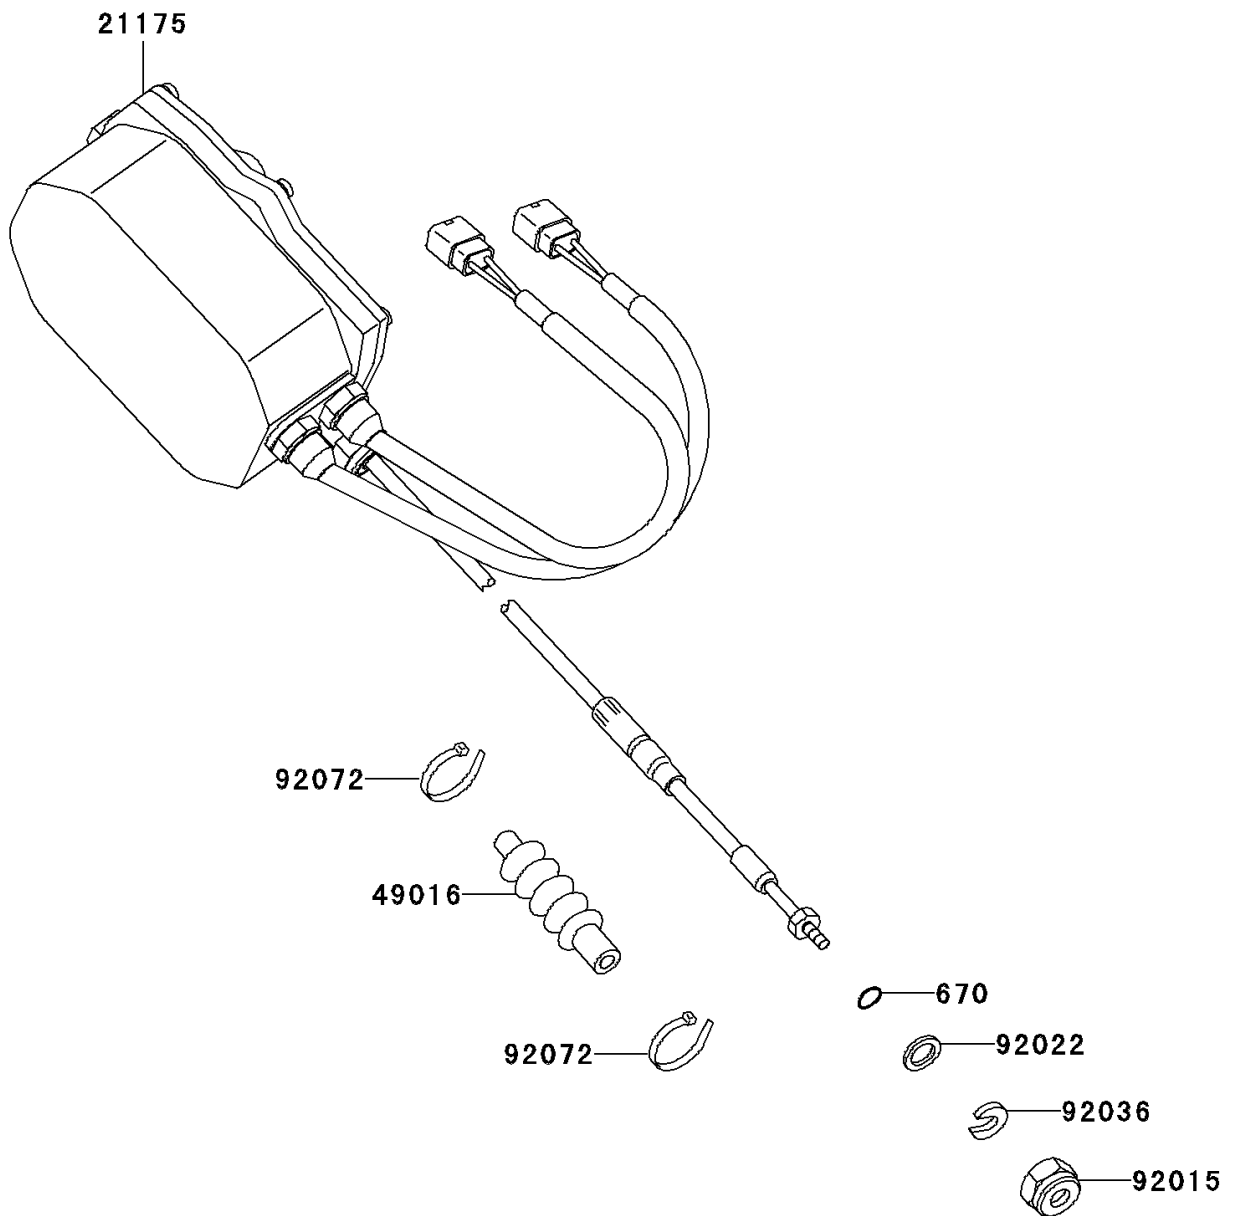

2002 Ultra 130

PARTS DIAGRAM

Control

F3177

2002 Ultra 130

PARTS LIST

Control

ITEM NAME

PART NUMBER

QUANTITY
