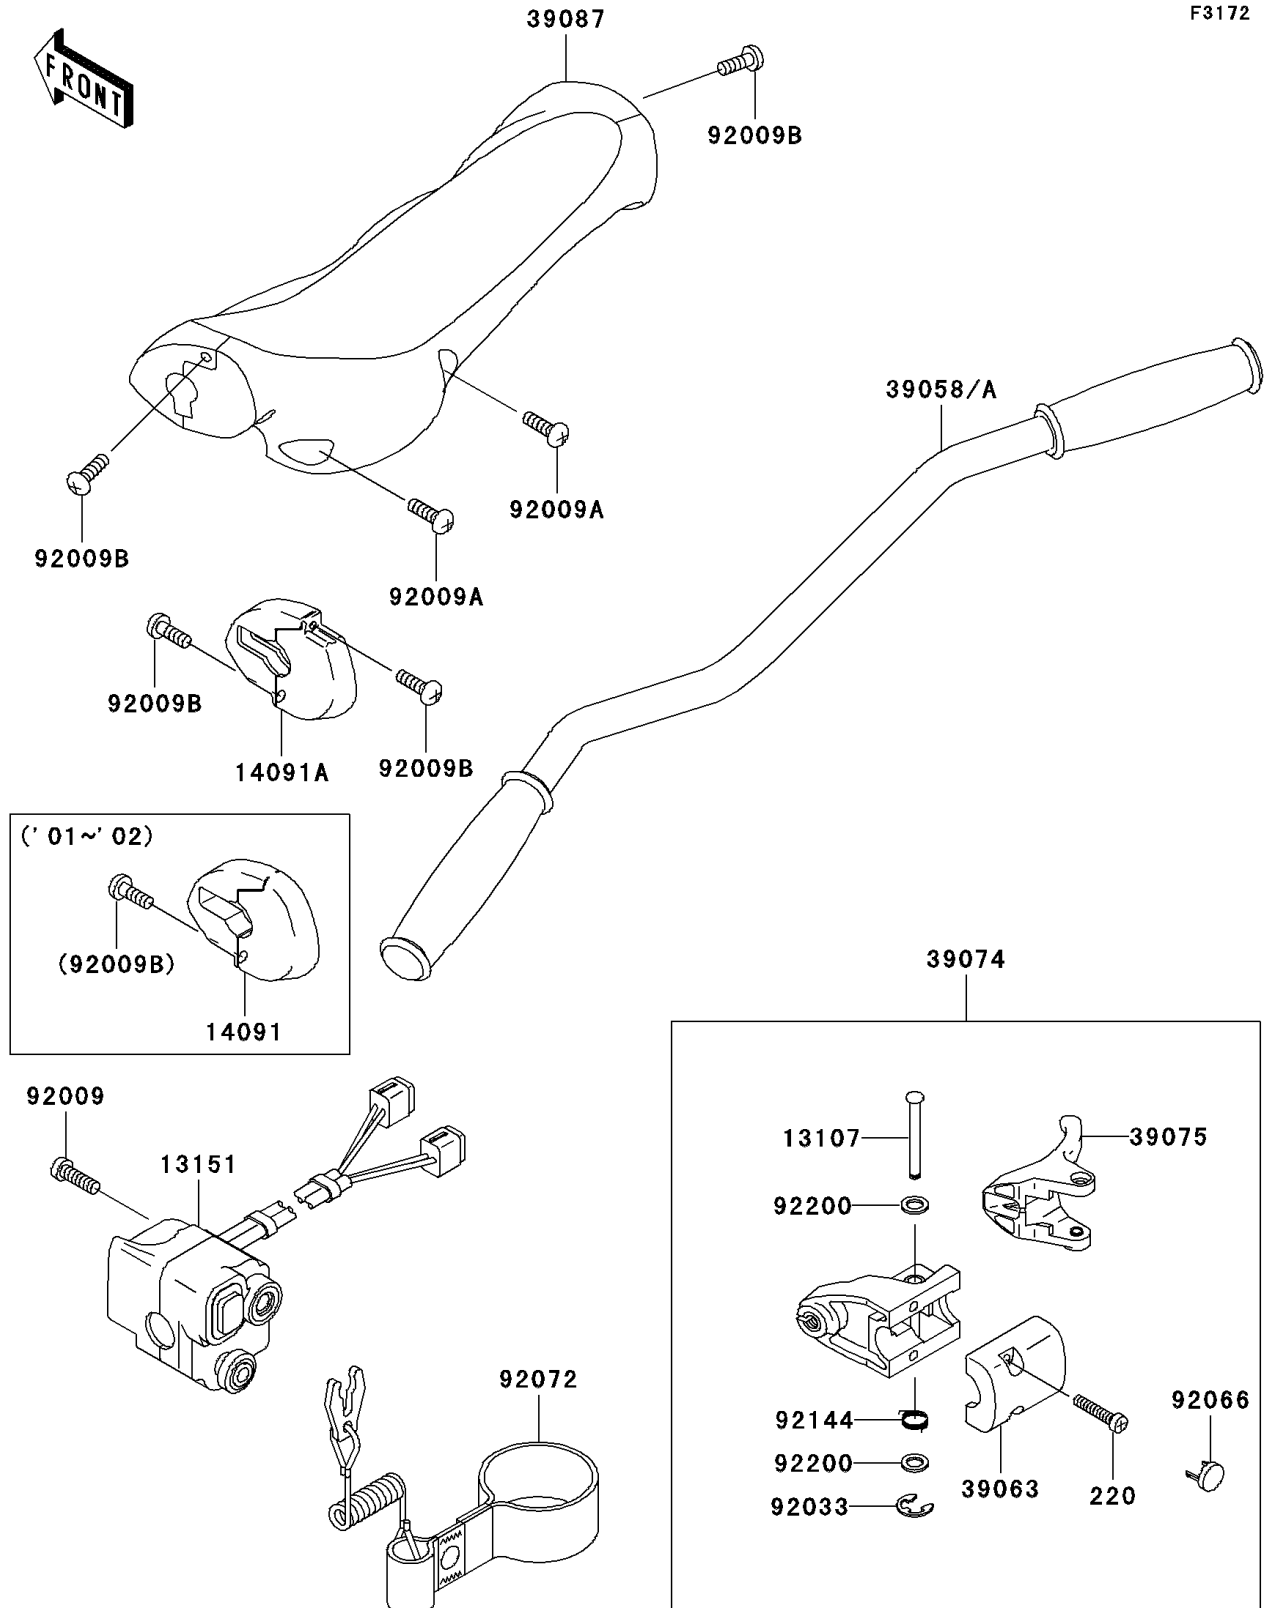

2003 Ultra 130

PARTS DIAGRAM

Handlebar

2003 Ultra 130

PARTS LIST

Handlebar

ITEM NAME

PART NUMBER

QUANTITY
