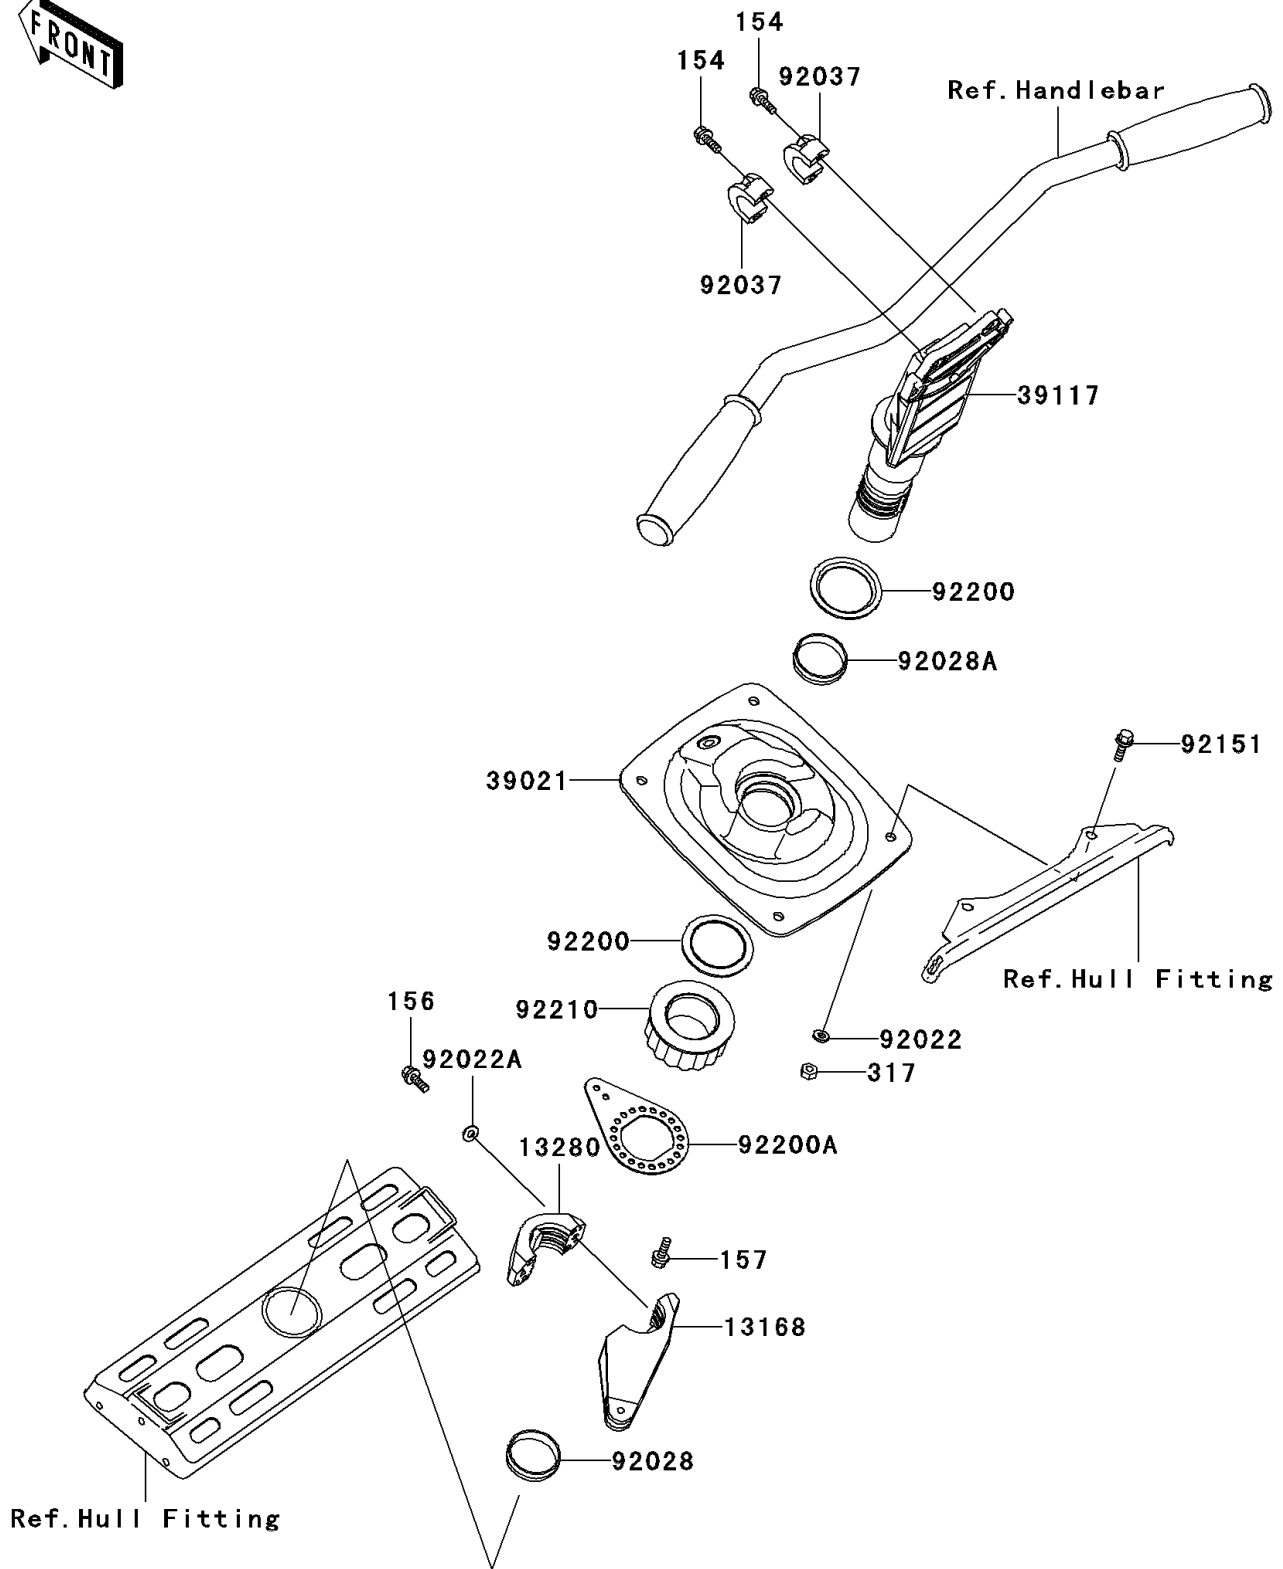

2002 Ultra 130

PARTS DIAGRAM

Handle Pole

F3171

2002 Ultra 130

PARTS LIST

Handle Pole

ITEM NAME	PART NUMBER	QUANTITY
BOLT-WP-SMALL,8X30 (Ref # 154)	154R0830	4
BOLT-WP,6X25 (Ref # 156)	156R0625	2
BOLT-WSP,5X18 (Ref # 157)	157R0518	2
NUT-HEX-SMALL (Ref # 317)	317R0800	4
LEVER (Ref # 13168)	13168-3741	1
HOLDER (Ref # 13280)	13280-3709	1
BRACKET-HANDLE POLE (Ref # 39021)	39021-3711	1
SHAFT-STRG (Ref # 39117)	39117-3712	1
WASHER,8.4X23X2.5 (Ref # 92022)	92022-3744	4
WASHER (Ref # 92022A)	92022-567	2
BUSHING (Ref # 92028)	92028-3761	1
BUSHING (Ref # 92028A)	92028-3764	1
CLAMP,HANDLEBAR (Ref # 92037)	92037-503	2
BOLT,8X30 (Ref # 92151)	92151-3771	4
WASHER (Ref # 92200)	92200-3756	2
WASHER (Ref # 92200A)	92200-3785	1
NUT (Ref # 92210)	92210-3732	1