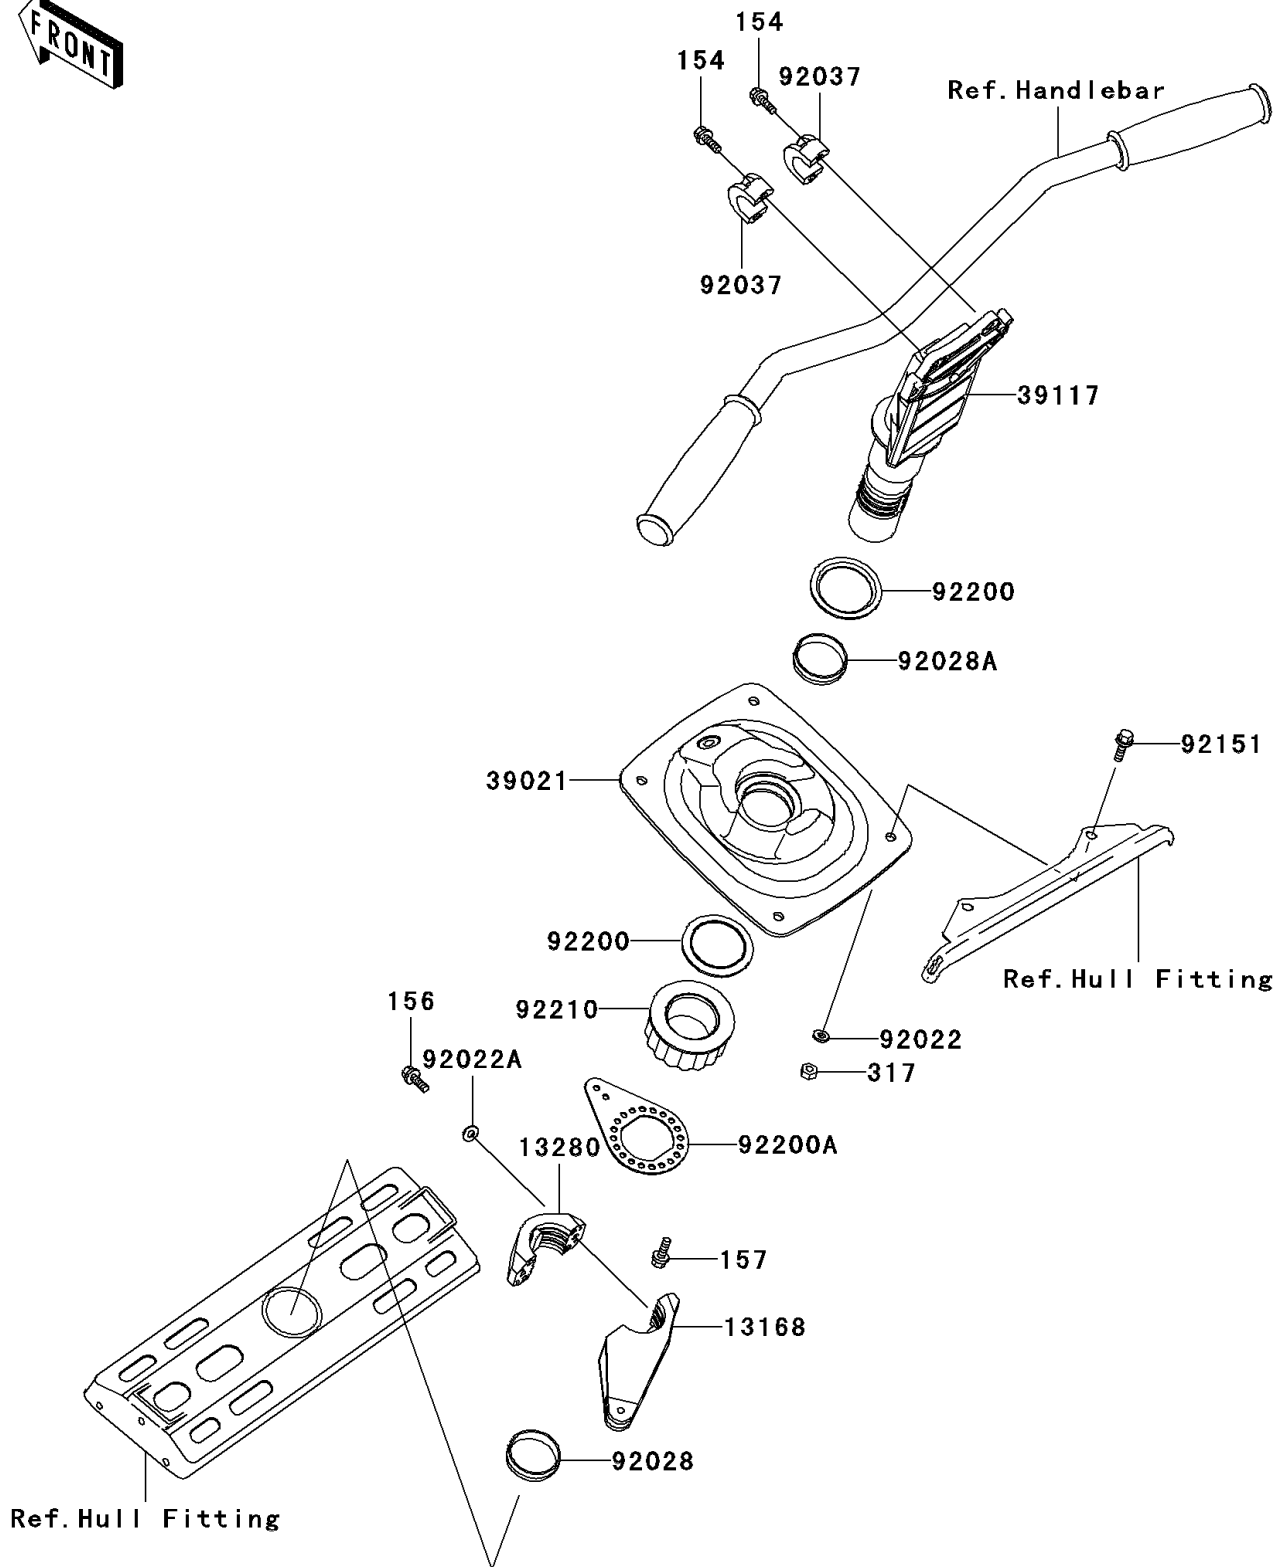

2001 Ultra 130

PARTS DIAGRAM

Handle Pole

F3171

2001 Ultra 130

PARTS LIST

Handle Pole

Kawasaki

Let the Good Times Roll®

ITEM NAME

PART NUMBER

QUANTITY
