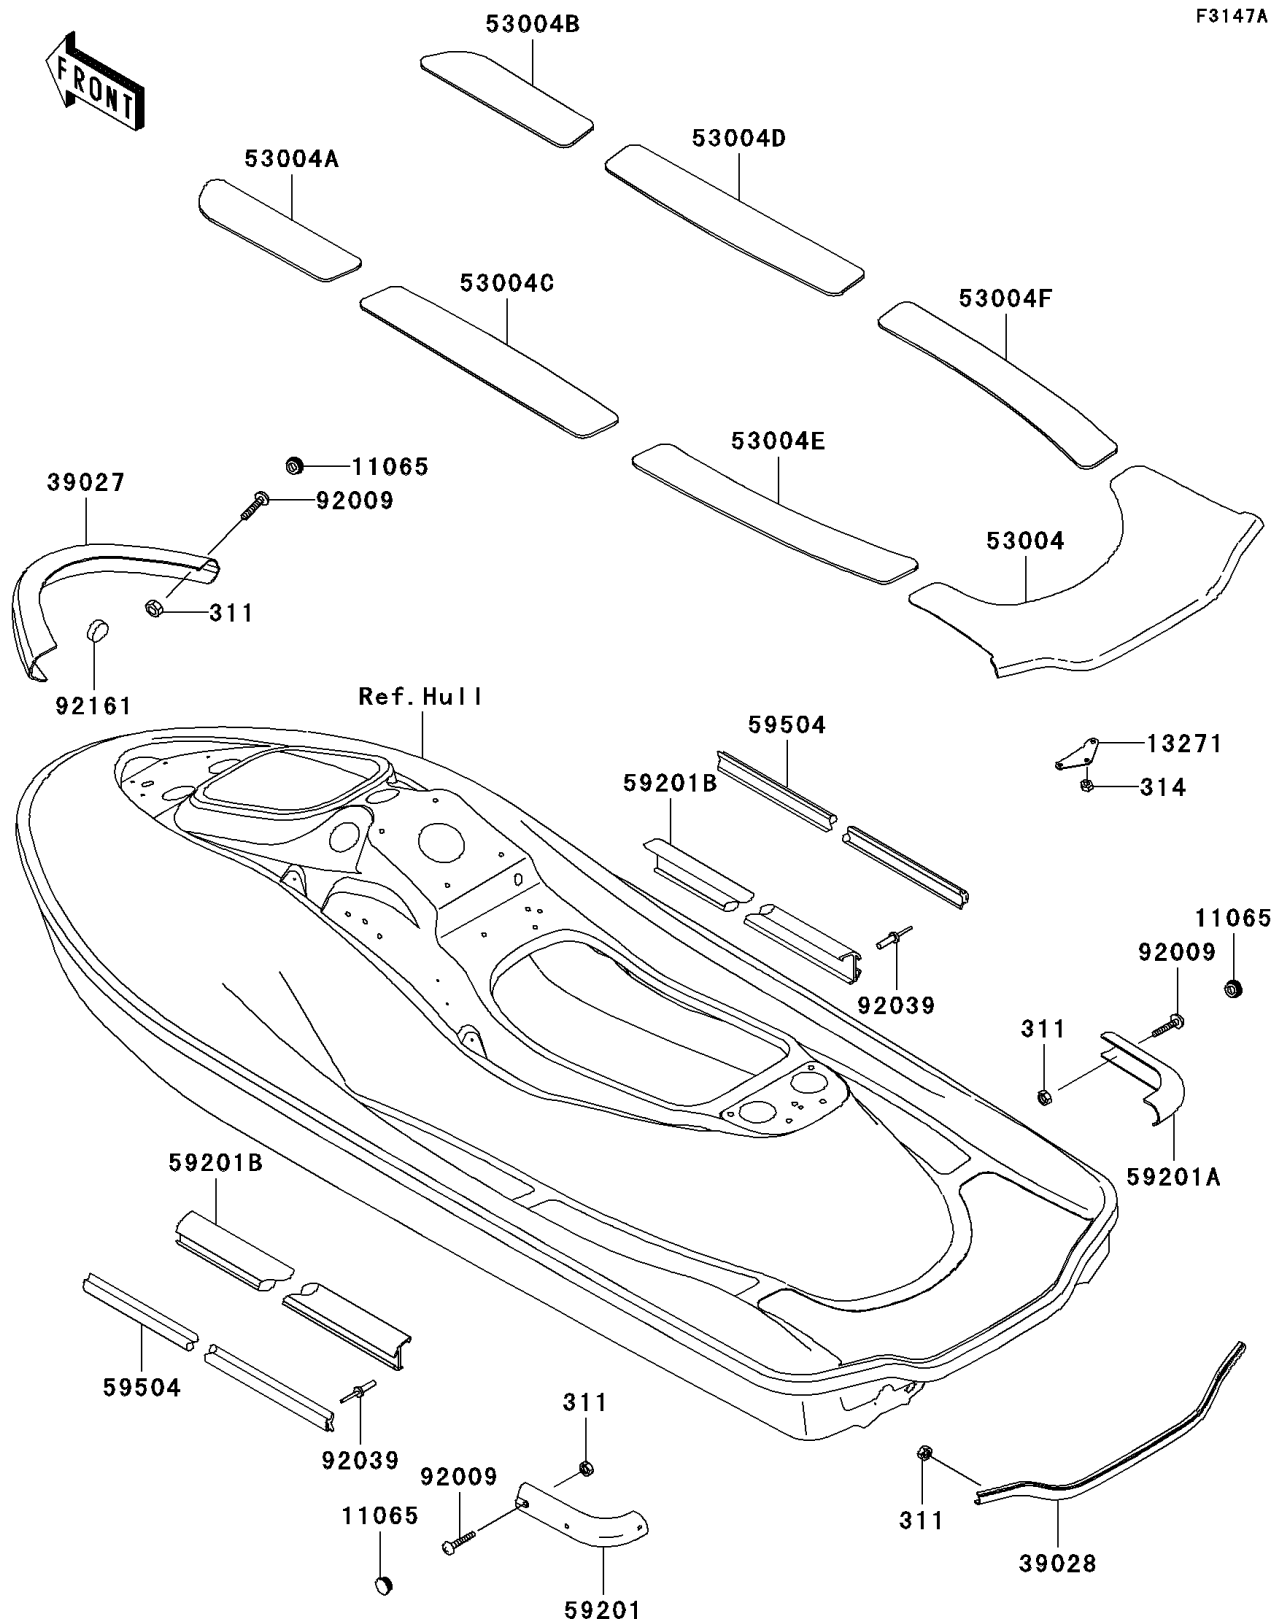

2003 Ultra 130

PARTS DIAGRAM

Pads(JH1100-B3/B4)

Kawasaki

Let the Good Times Roll®

F3147A

2003 Ultra 130

PARTS LIST

Pads(JH1100-B3/B4)

ITEM NAME

PART NUMBER

QUANTITY
