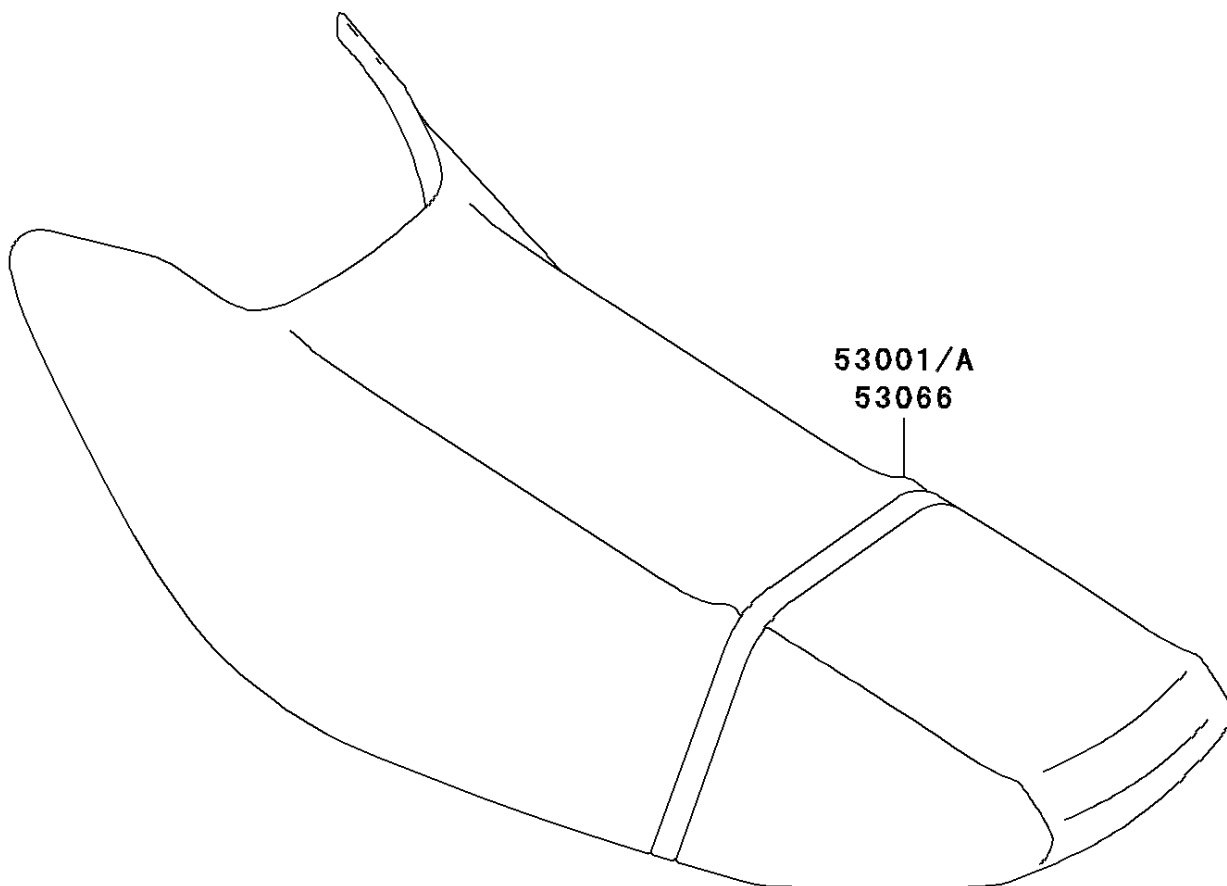

2001 Ultra 130

PARTS DIAGRAM

Seat

F3146

2001 Ultra 130

PARTS LIST

Seat

ITEM NAME

PART NUMBER

QUANTITY
