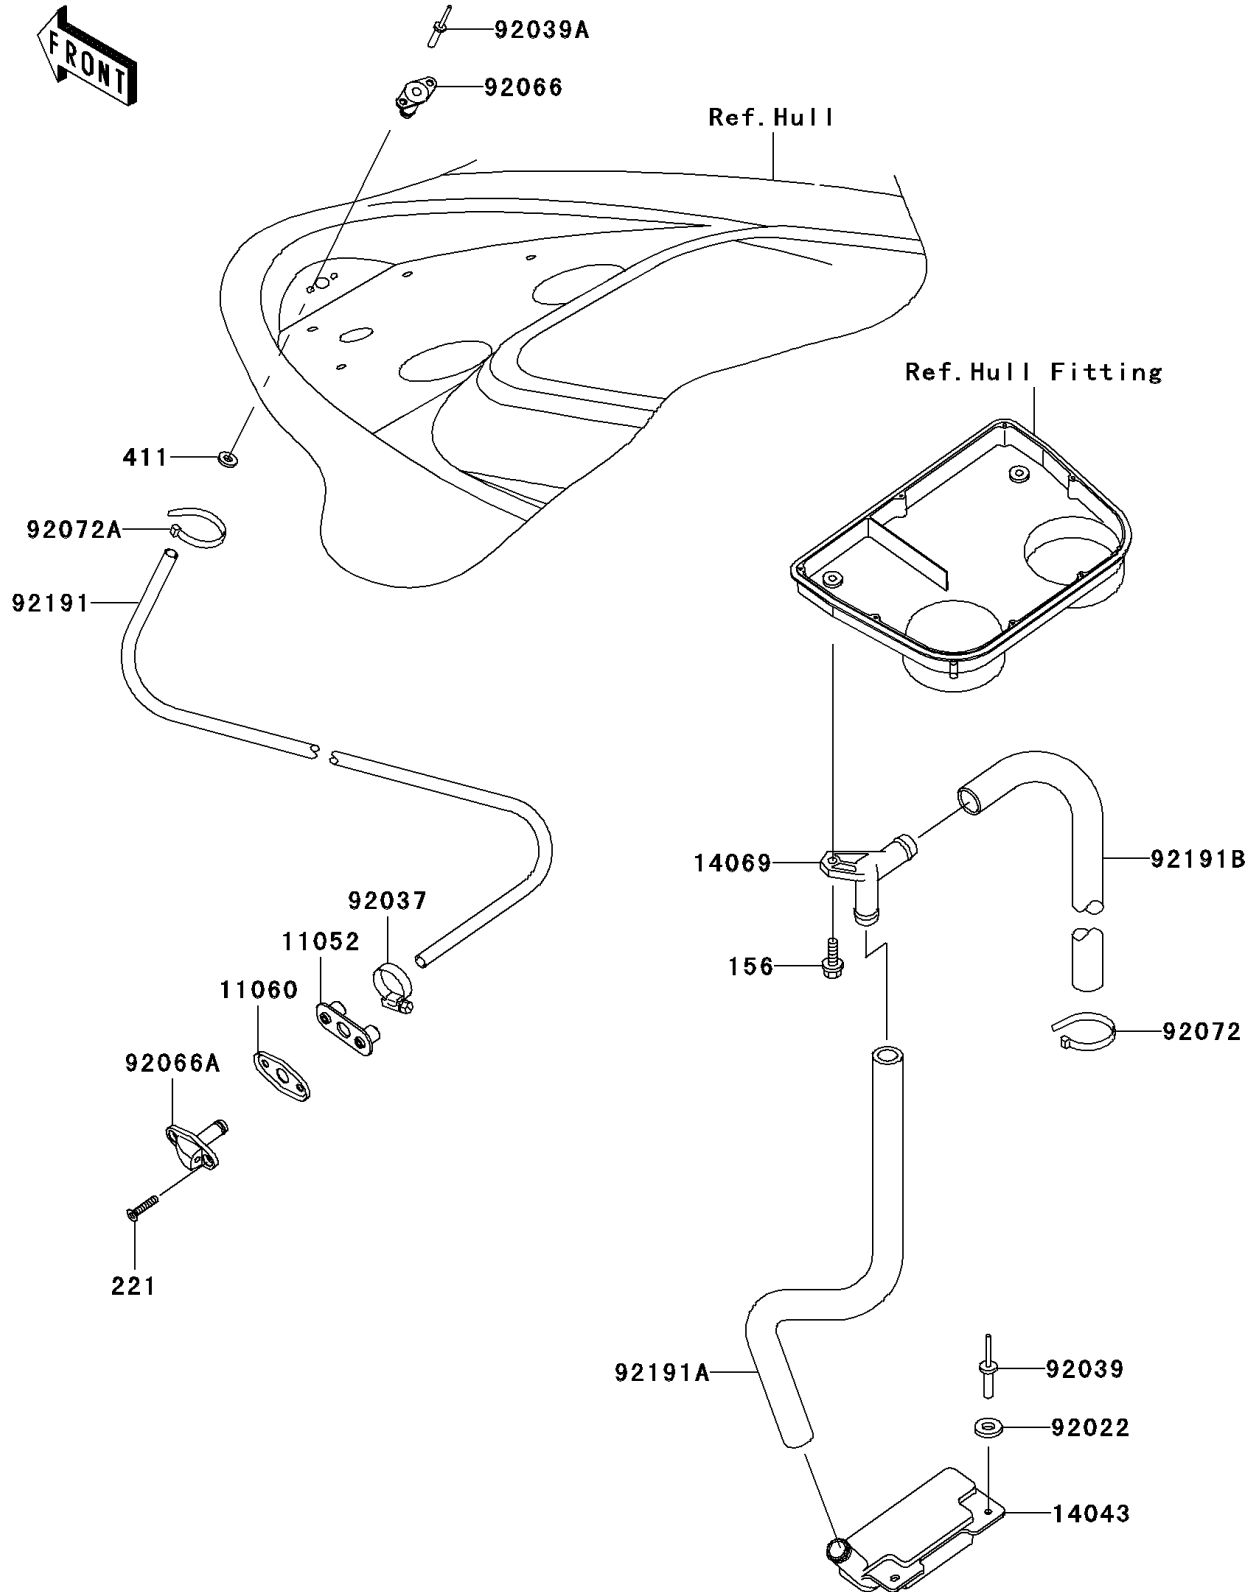

2004 Ultra 130

PARTS DIAGRAM

Bilge System

F3145

2004 Ultra 130

PARTS LIST

Bilge System

Kawasaki

Let the Good Times Roll®

ITEM NAME

PART NUMBER

QUANTITY
