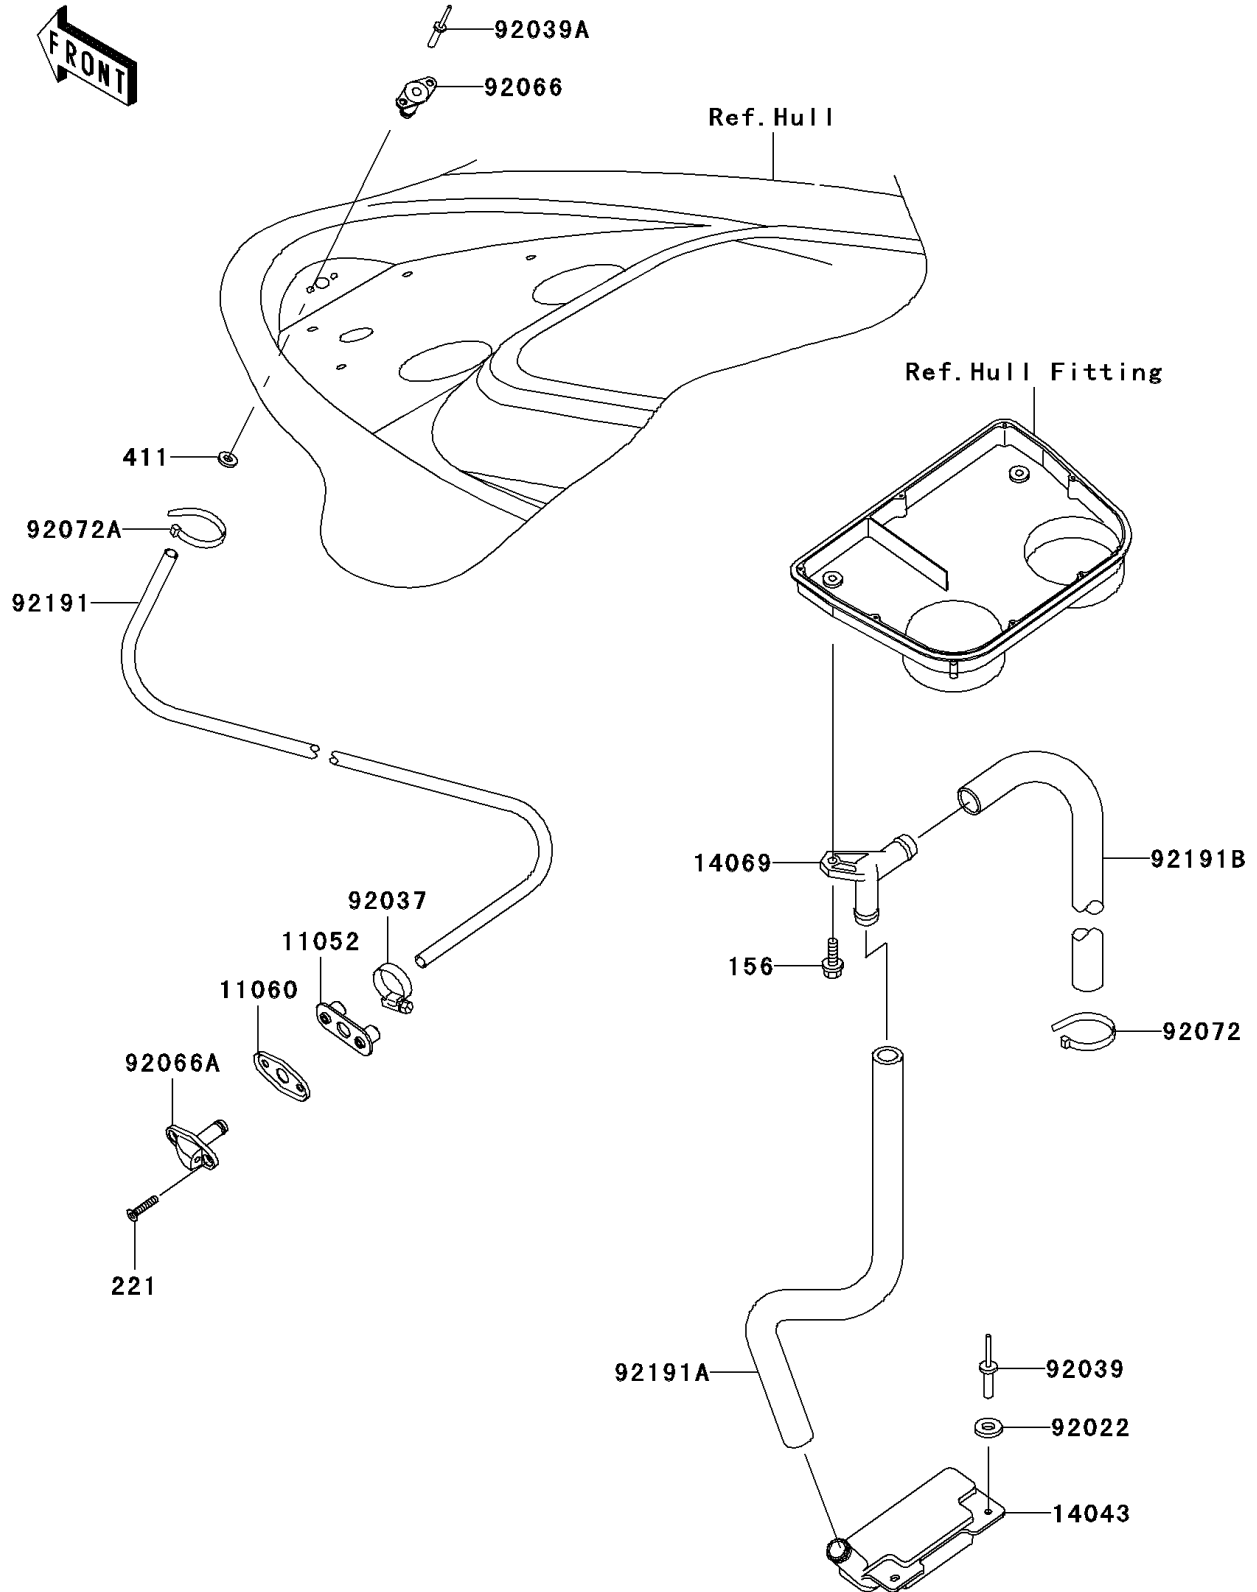

2001 Ultra 130

PARTS DIAGRAM

Bilge System

F3145

2001 Ultra 130

PARTS LIST

Bilge System

ITEM NAME	PART NUMBER	QUANTITY
BOLT-WP,6X18 (Ref # 156)	156R0618	1
SCREW-CSK-CROSS,5X25 (Ref # 221)	221R0525	2
WASHER-PLAIN,5MM (Ref # 411)	411S0500	2
BRACKET (Ref # 11052)	11052-3735	1
GASKET (Ref # 11060)	11060-3798	1
FILTER (Ref # 14043)	14043-3710	1
BREATHER (Ref # 14069)	14069-3708	1
WASHER,5X16X1.5 (Ref # 92022)	92022-3041	2
CLAMP (Ref # 92037)	92037-3726	1
RIVET (Ref # 92039)	92039-3714	2
RIVET (Ref # 92039A)	92039-3747	2
PLUG (Ref # 92066)	92066-3766	1
PLUG (Ref # 92066A)	92066-3767	1
BAND,L=188 (Ref # 92072)	92072-1239	1
BAND,L=99 (Ref # 92072A)	92072-3871	1
TUBE,10X13X600 (Ref # 92191)	92191-3862	1
TUBE (Ref # 92191A)	92191-3883	1
TUBE,15.88X22.24X570 (Ref # 92191B)	92191-3896	1