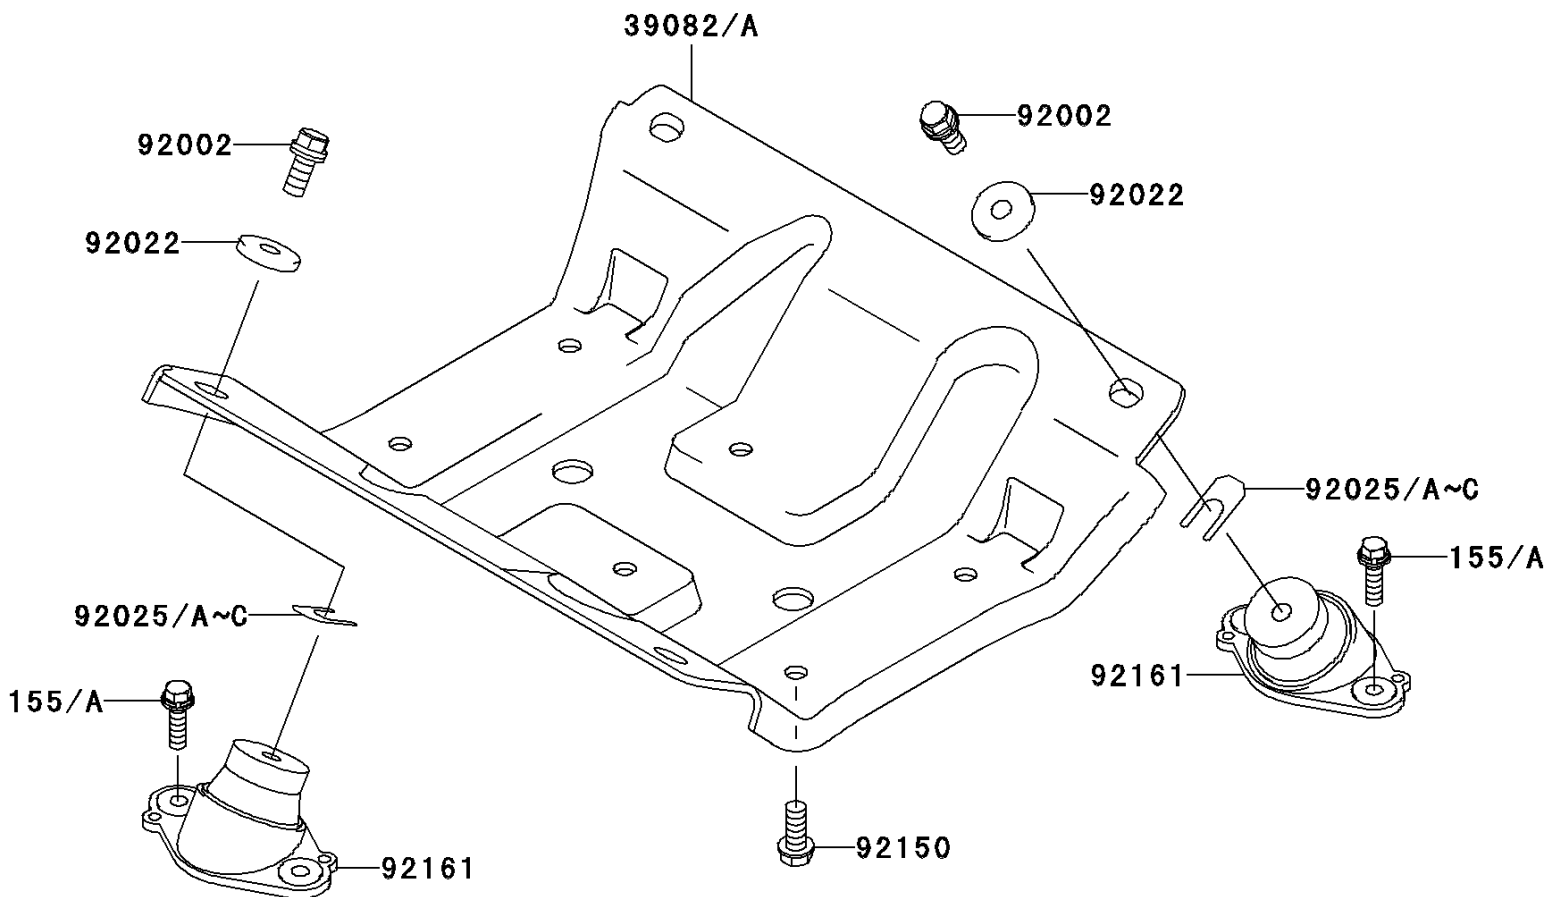

2003 Ultra 130

PARTS DIAGRAM

Engine Mount

F3144

2003 Ultra 130

PARTS LIST

Engine Mount

ITEM NAME

PART NUMBER

QUANTITY
