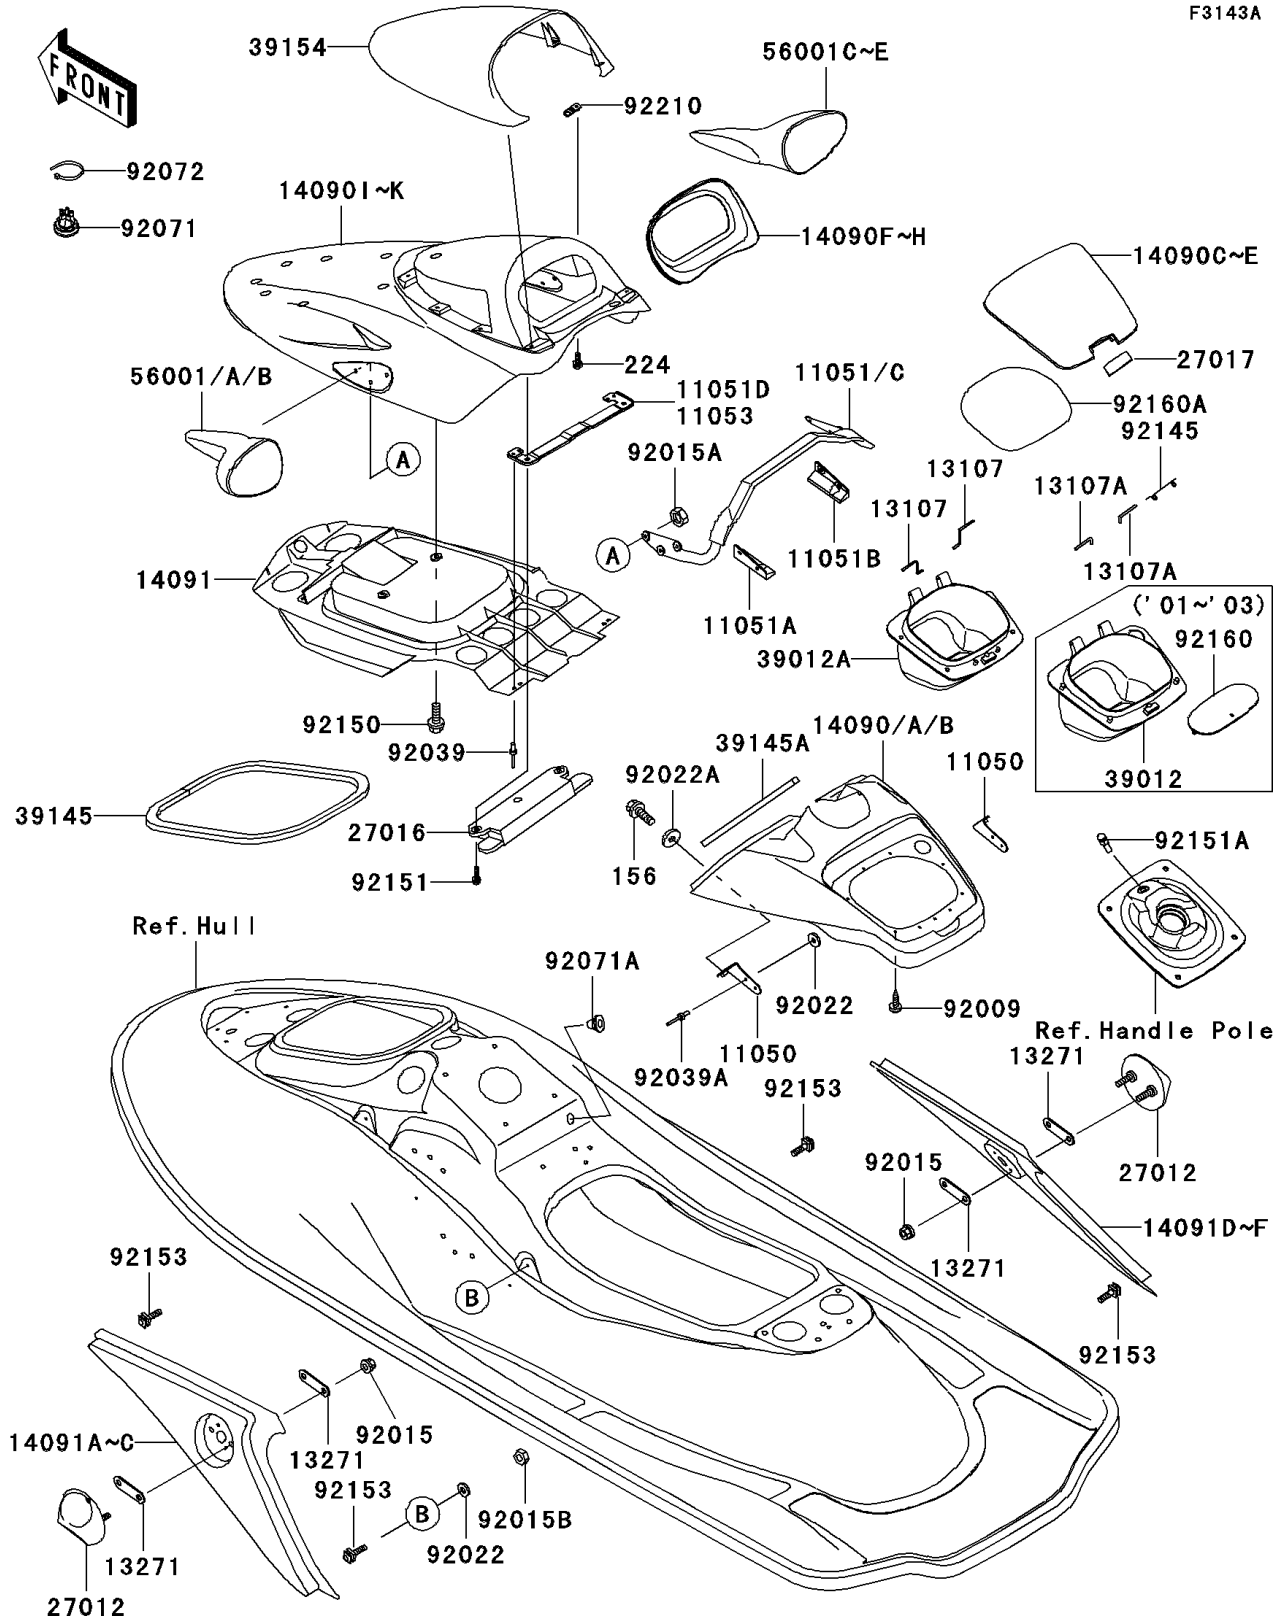

2001 Ultra 130

PARTS DIAGRAM

Hull Covers

F3143A

2001 Ultra 130

PARTS LIST

Hull Covers

ITEM NAME

PART NUMBER

QUANTITY
