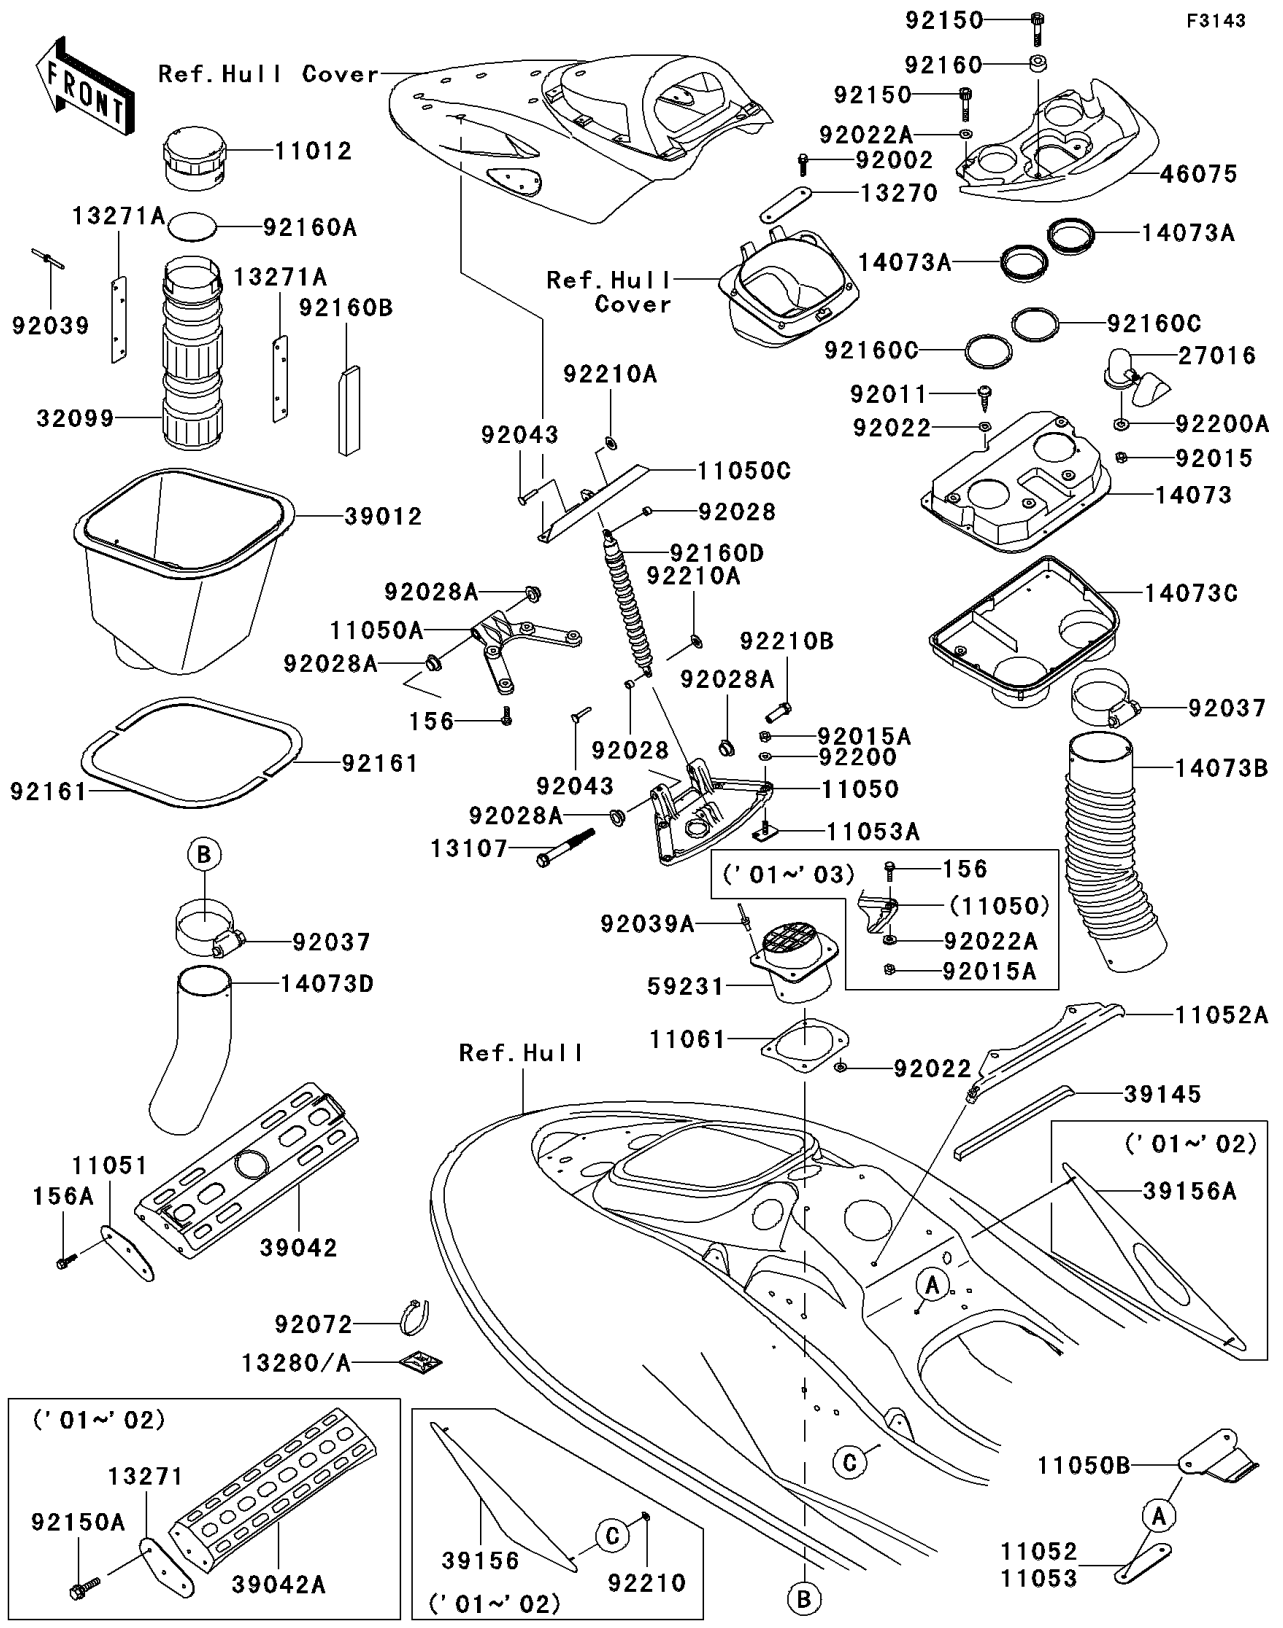

2001 Ultra 130

PARTS DIAGRAM

Hull Fittings

2001 Ultra 130

PARTS LIST

Hull Fittings

ITEM NAME

PART NUMBER

QUANTITY
