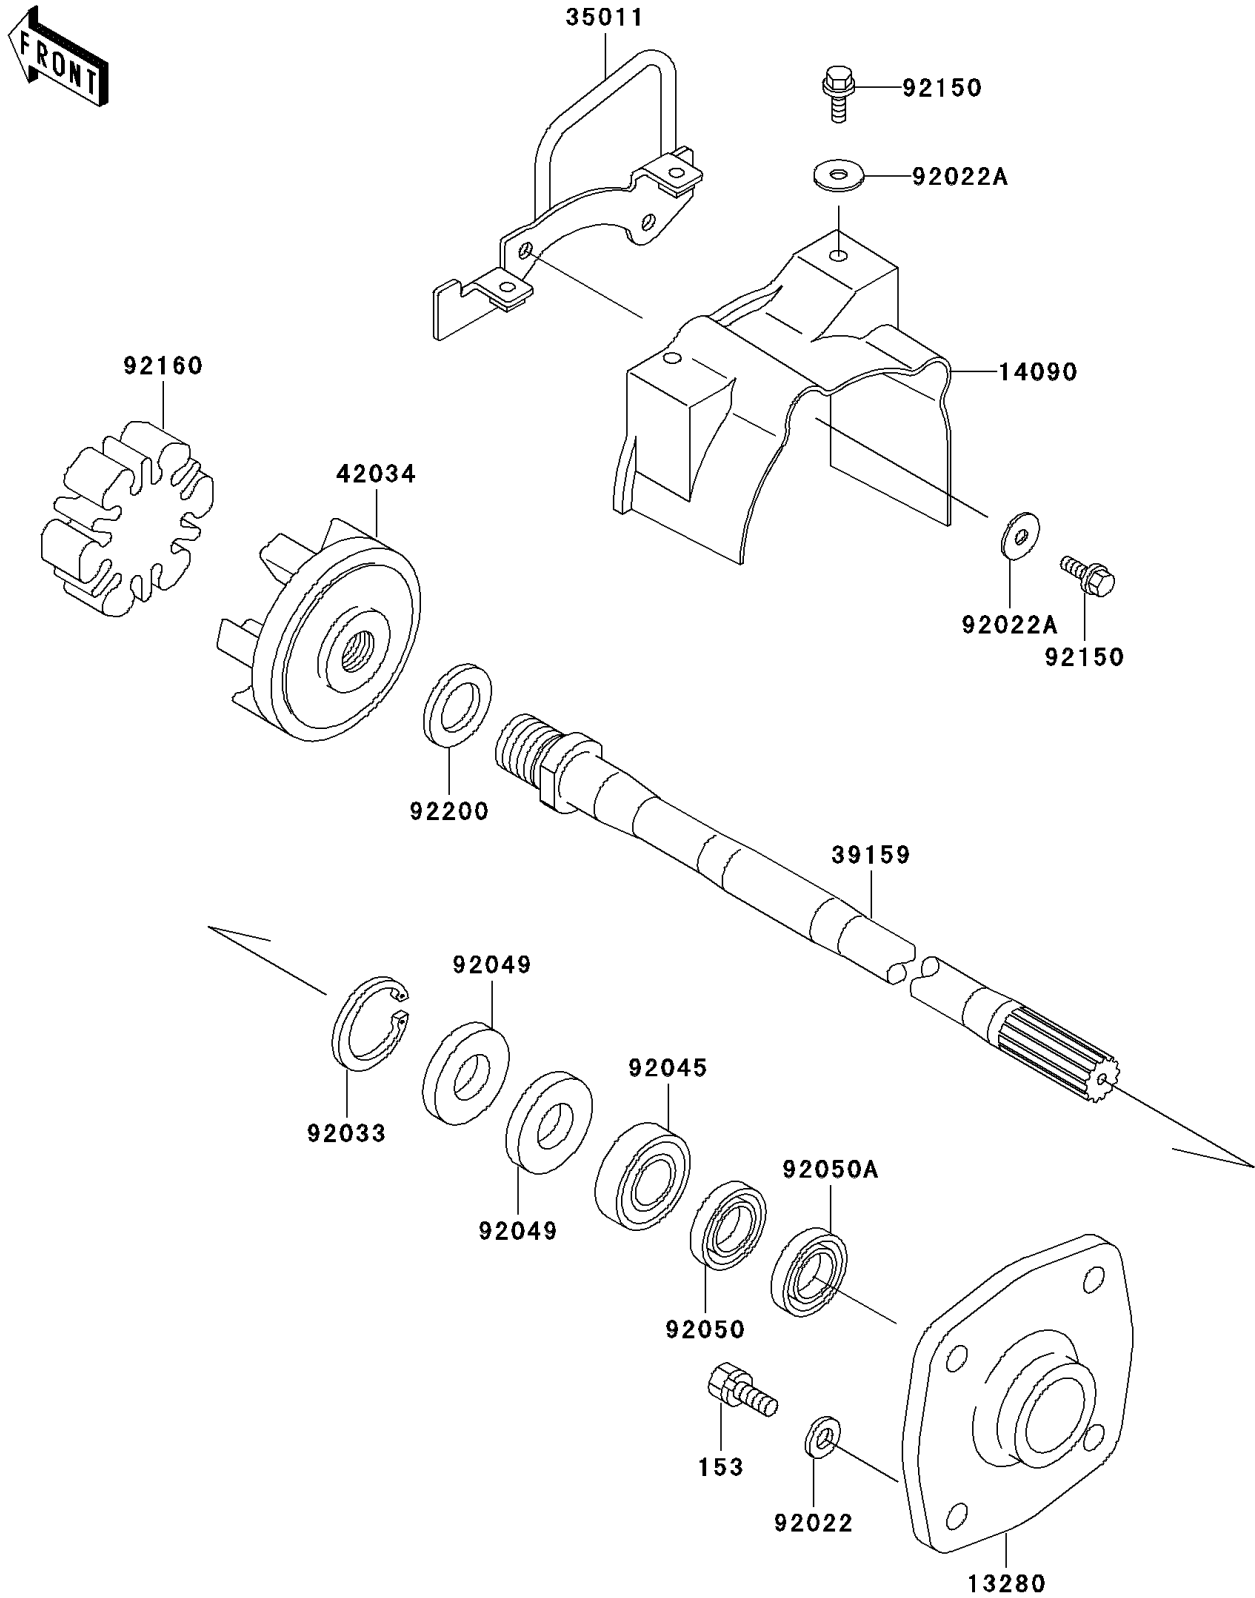

2004 Ultra 130

PARTS DIAGRAM

Drive Shaft

E3134

2004 Ultra 130

PARTS LIST

Drive Shaft

ITEM NAME

PART NUMBER

QUANTITY
