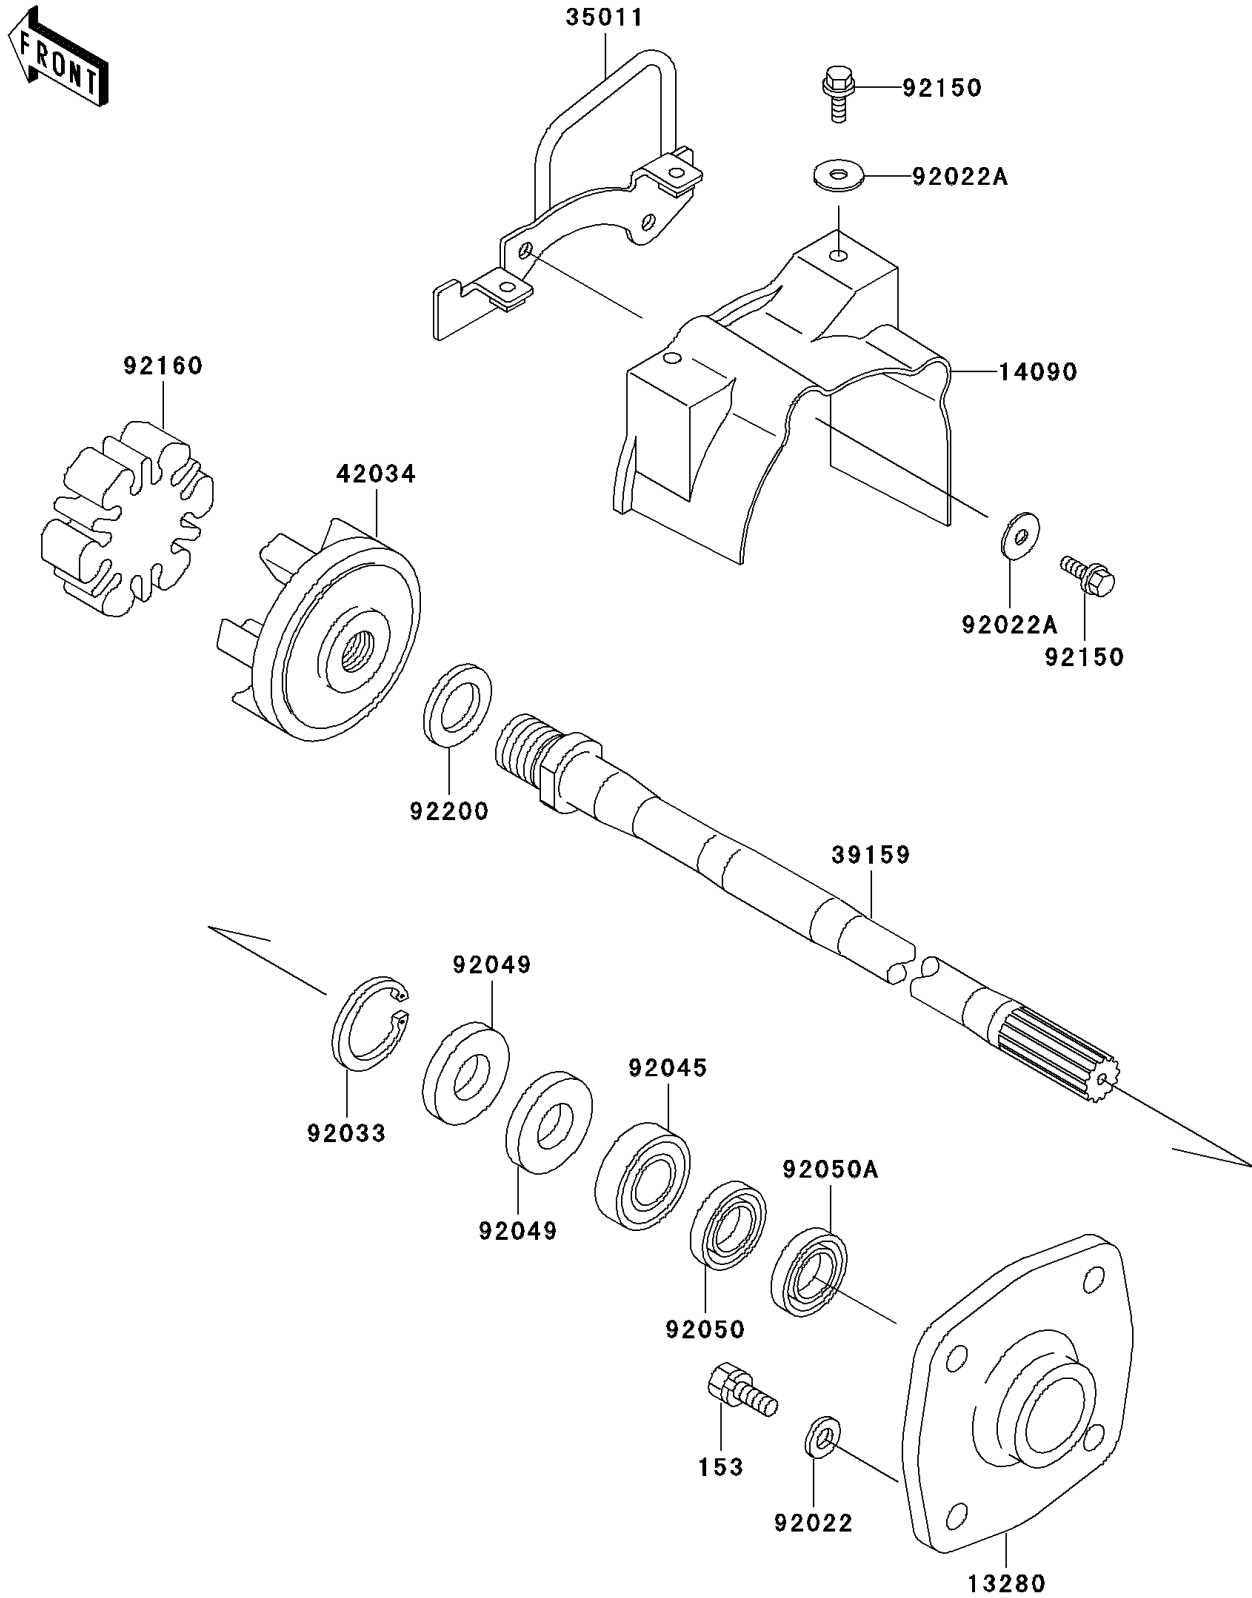

2003 Ultra 130

PARTS DIAGRAM

Drive Shaft

E3134

2003 Ultra 130

PARTS LIST

Drive Shaft

Kawasaki

Let the Good Times Roll®

ITEM NAME

PART NUMBER

QUANTITY
