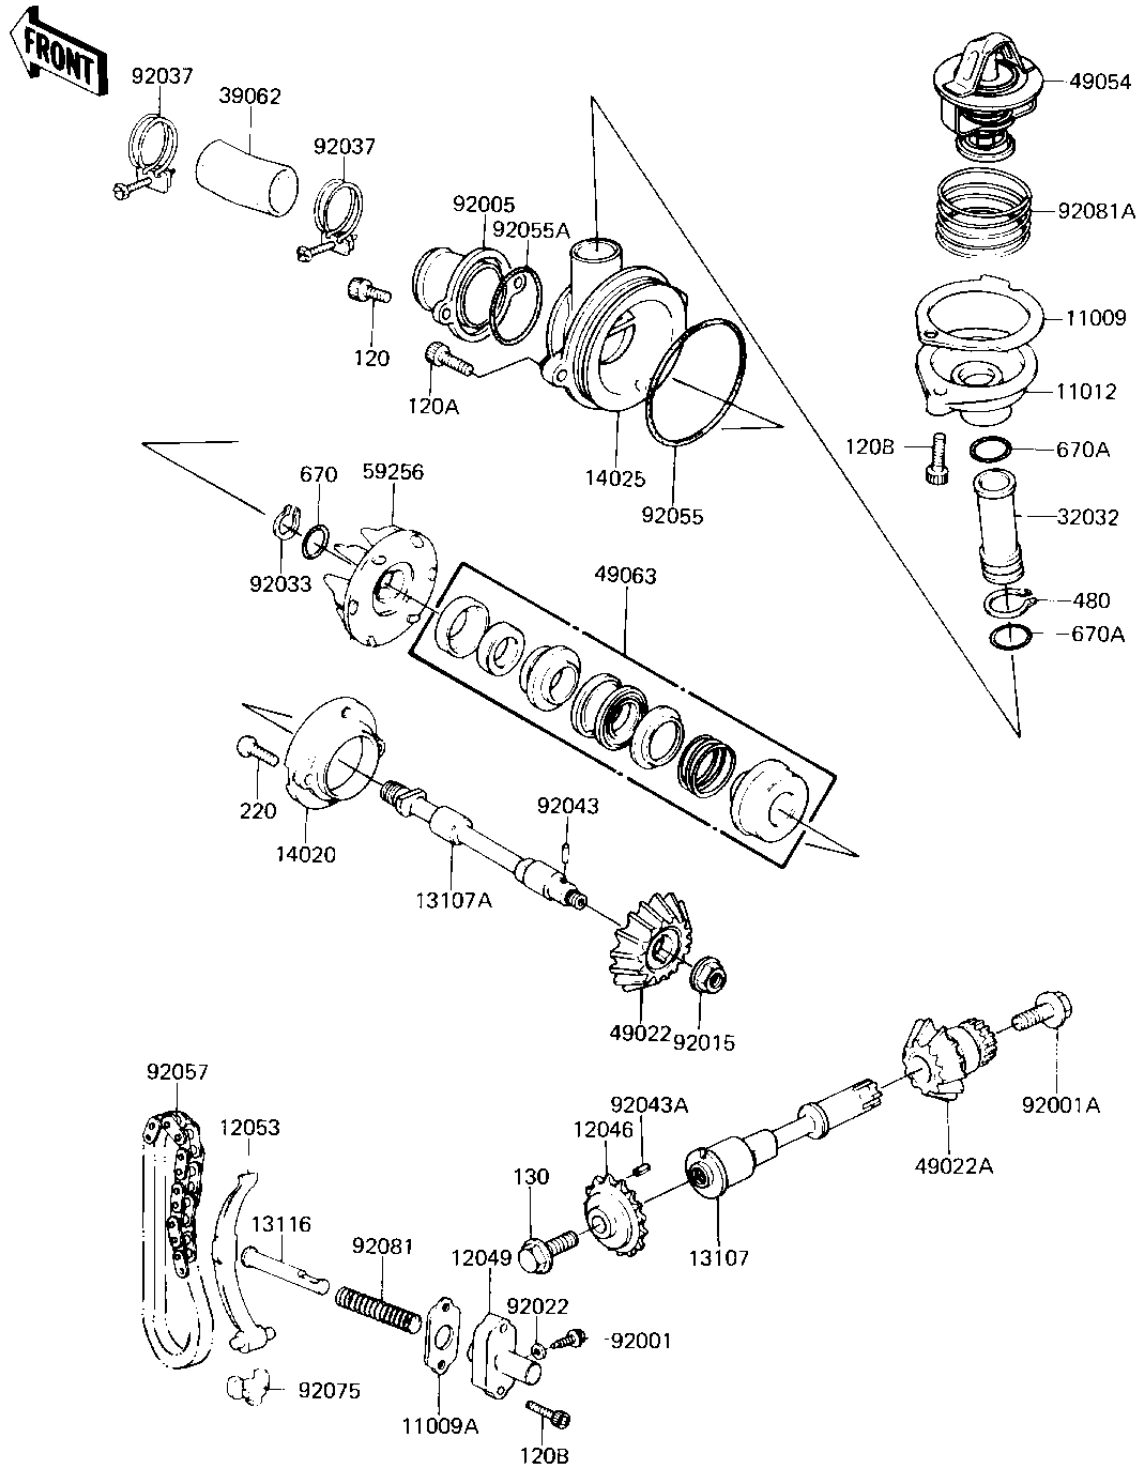

1982 KZ1300-A4

PARTS DIAGRAM

WATER PUMP

E3031-0001

1982 KZ1300-A4

PARTS LIST WATER PUMP

ITEM NAME

PART NUMBER

QUANTITY
