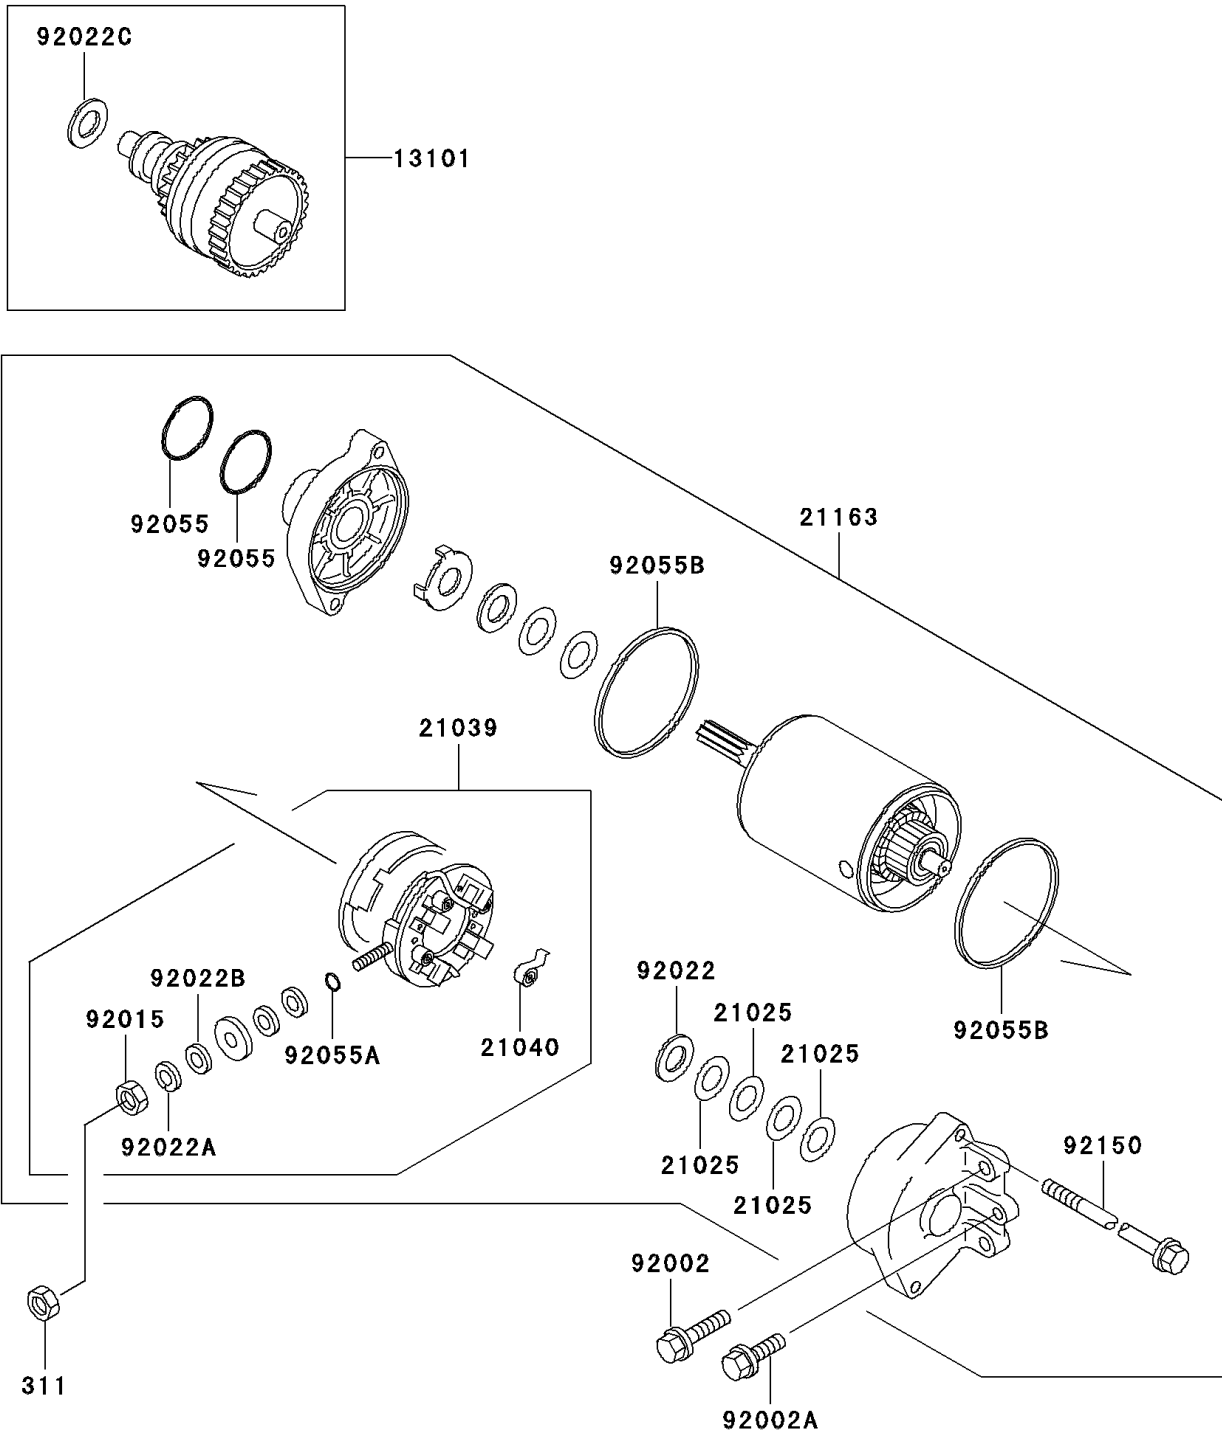

2004 Ultra 130

PARTS DIAGRAM

Starter Motor

E1840

2004 Ultra 130

PARTS LIST

Starter Motor

Kawasaki

Let the Good Times Roll®

ITEM NAME

PART NUMBER

QUANTITY
