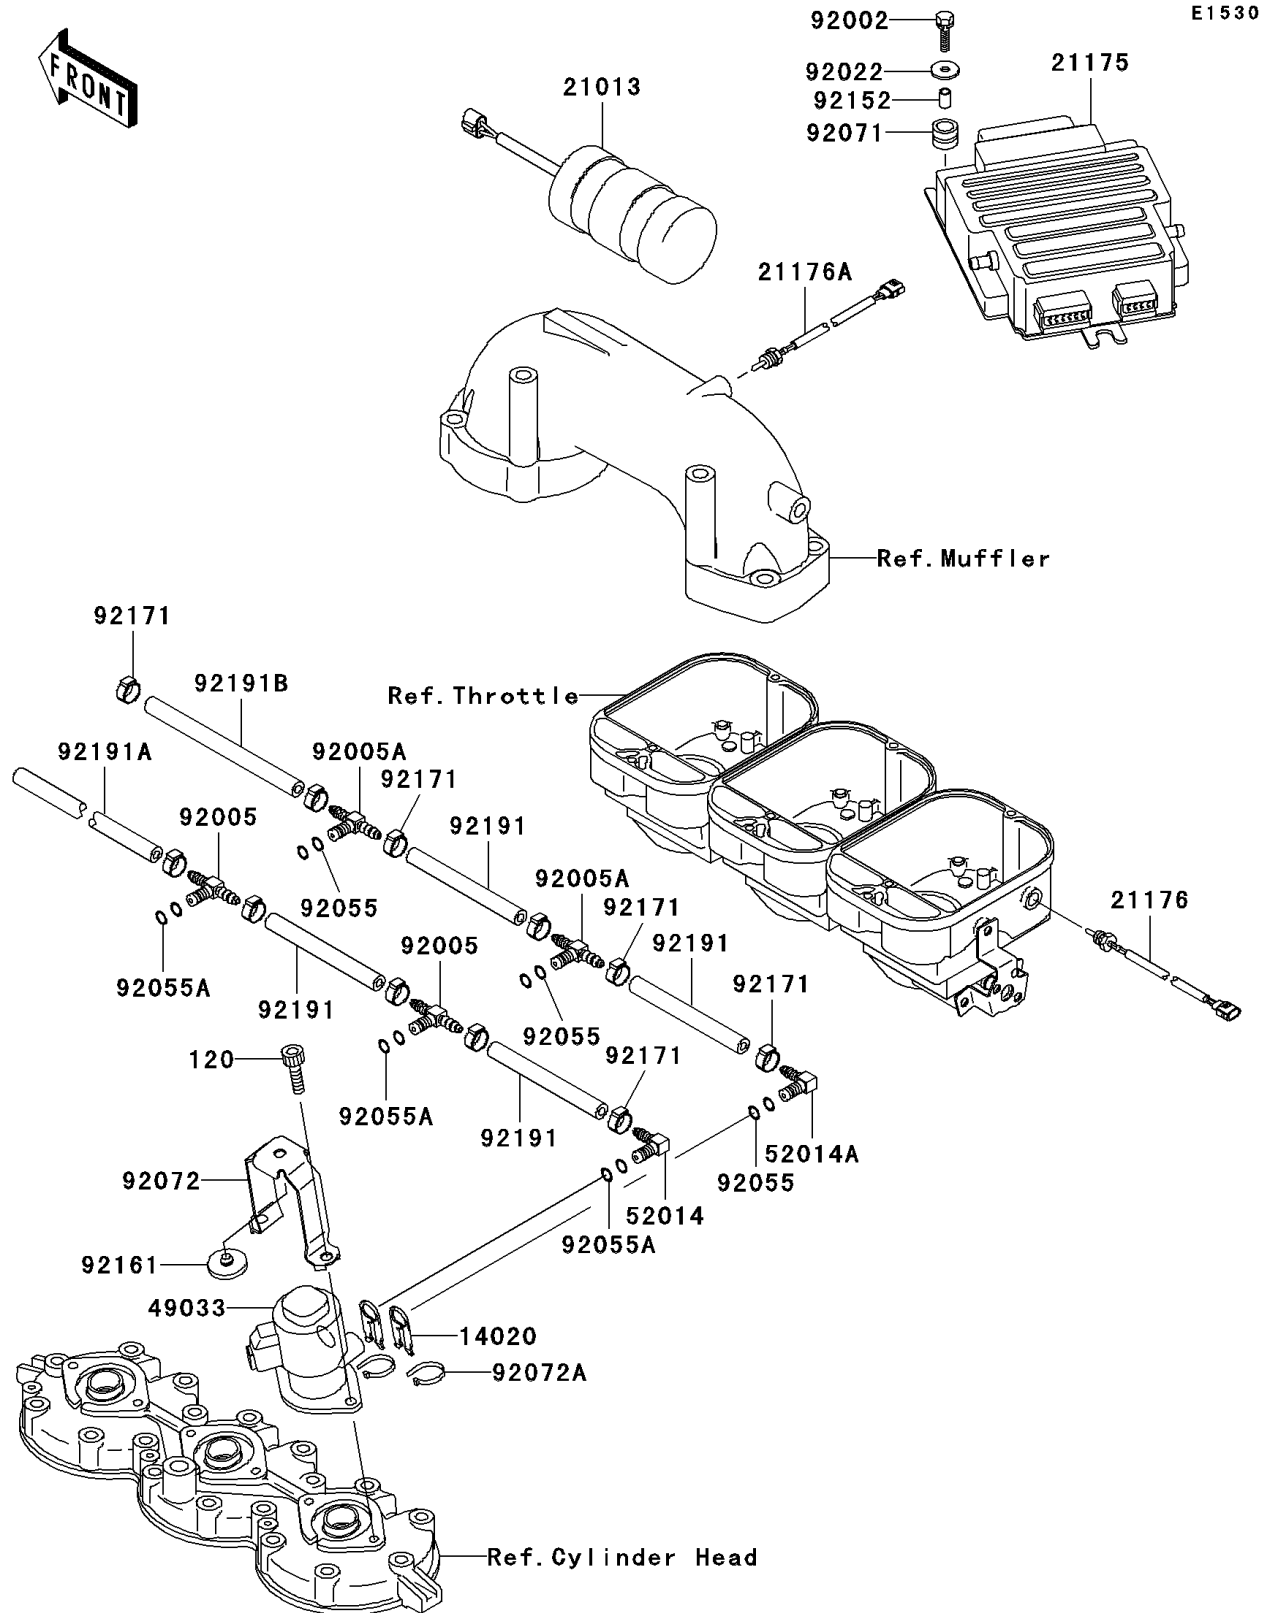

2001 Ultra 130

PARTS DIAGRAM

Fuel Injection

2001 Ultra 130

PARTS LIST

Fuel Injection

Kawasaki

Let the Good Times Roll®

ITEM NAME

PART NUMBER

QUANTITY
