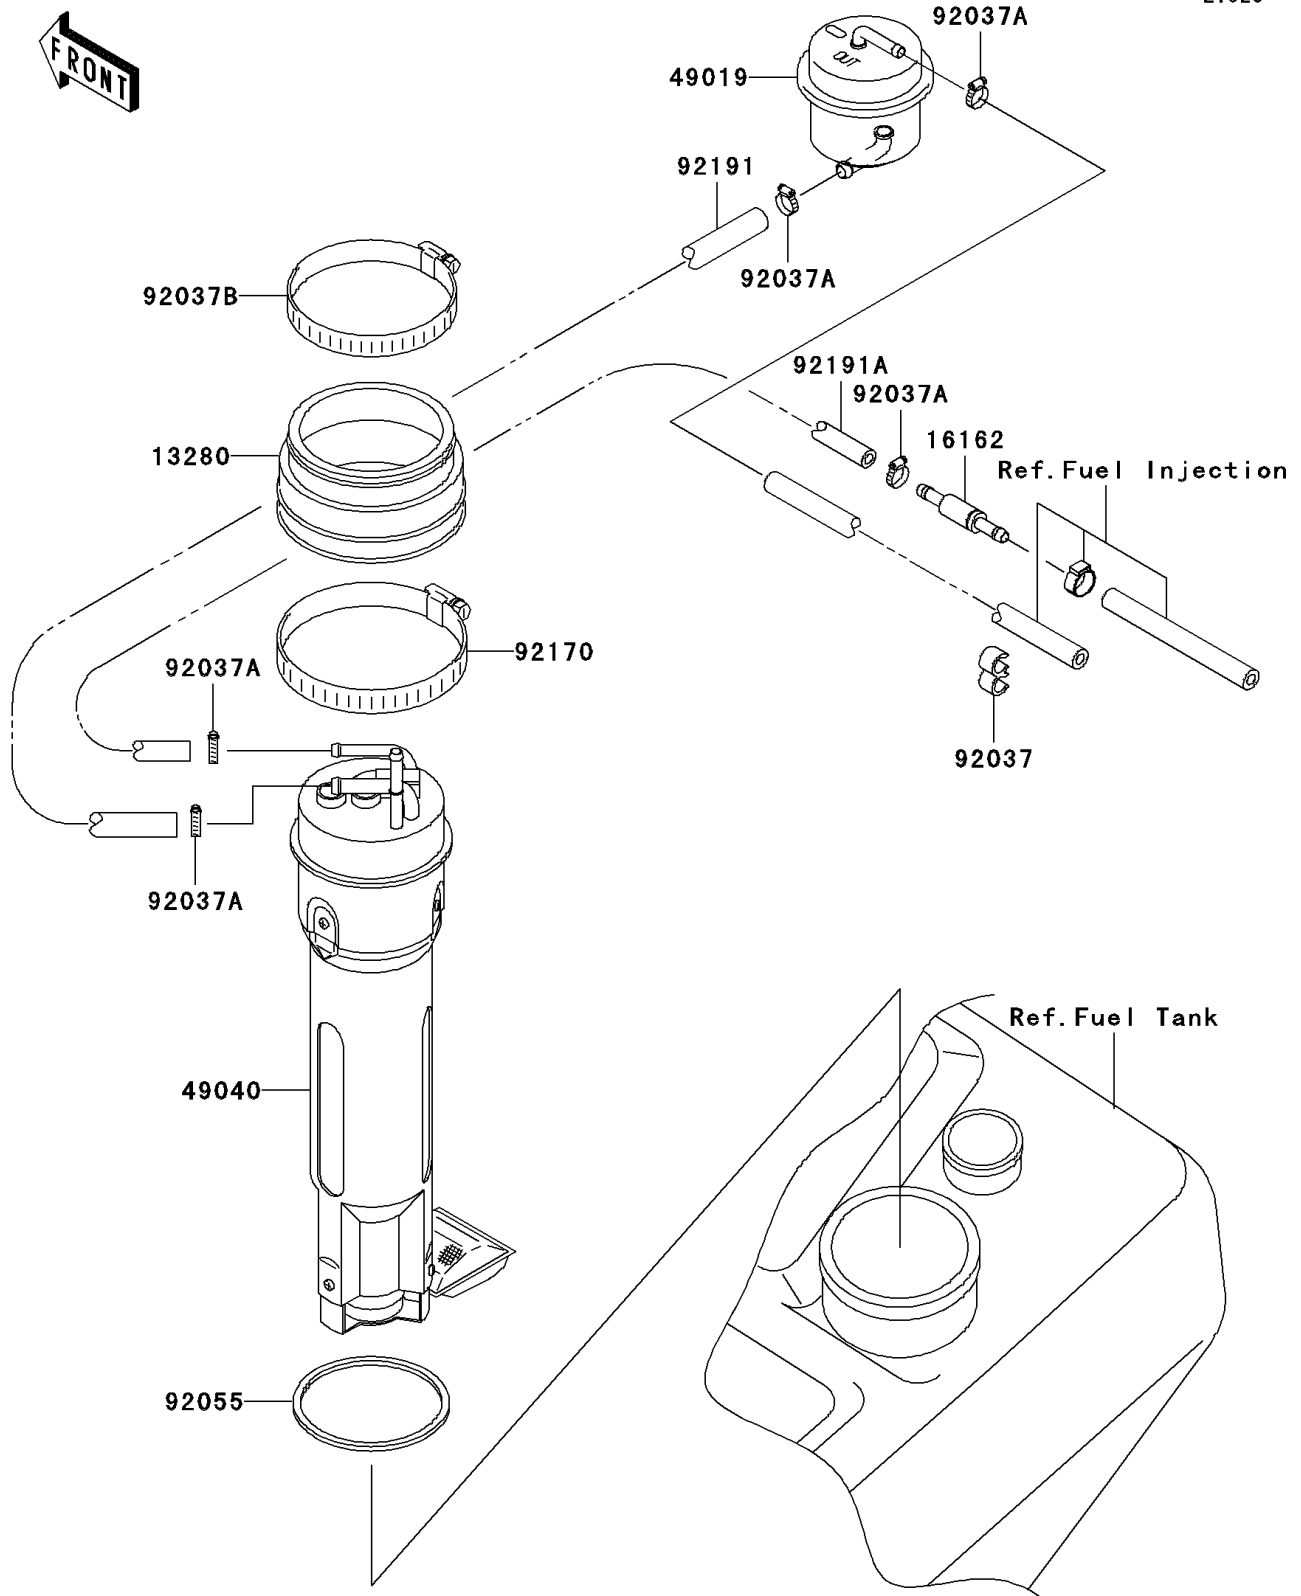

2001 Ultra 130

PARTS DIAGRAM

Fuel Pump

E1520

2001 Ultra 130

PARTS LIST

Fuel Pump

ITEM NAME

PART NUMBER

QUANTITY
