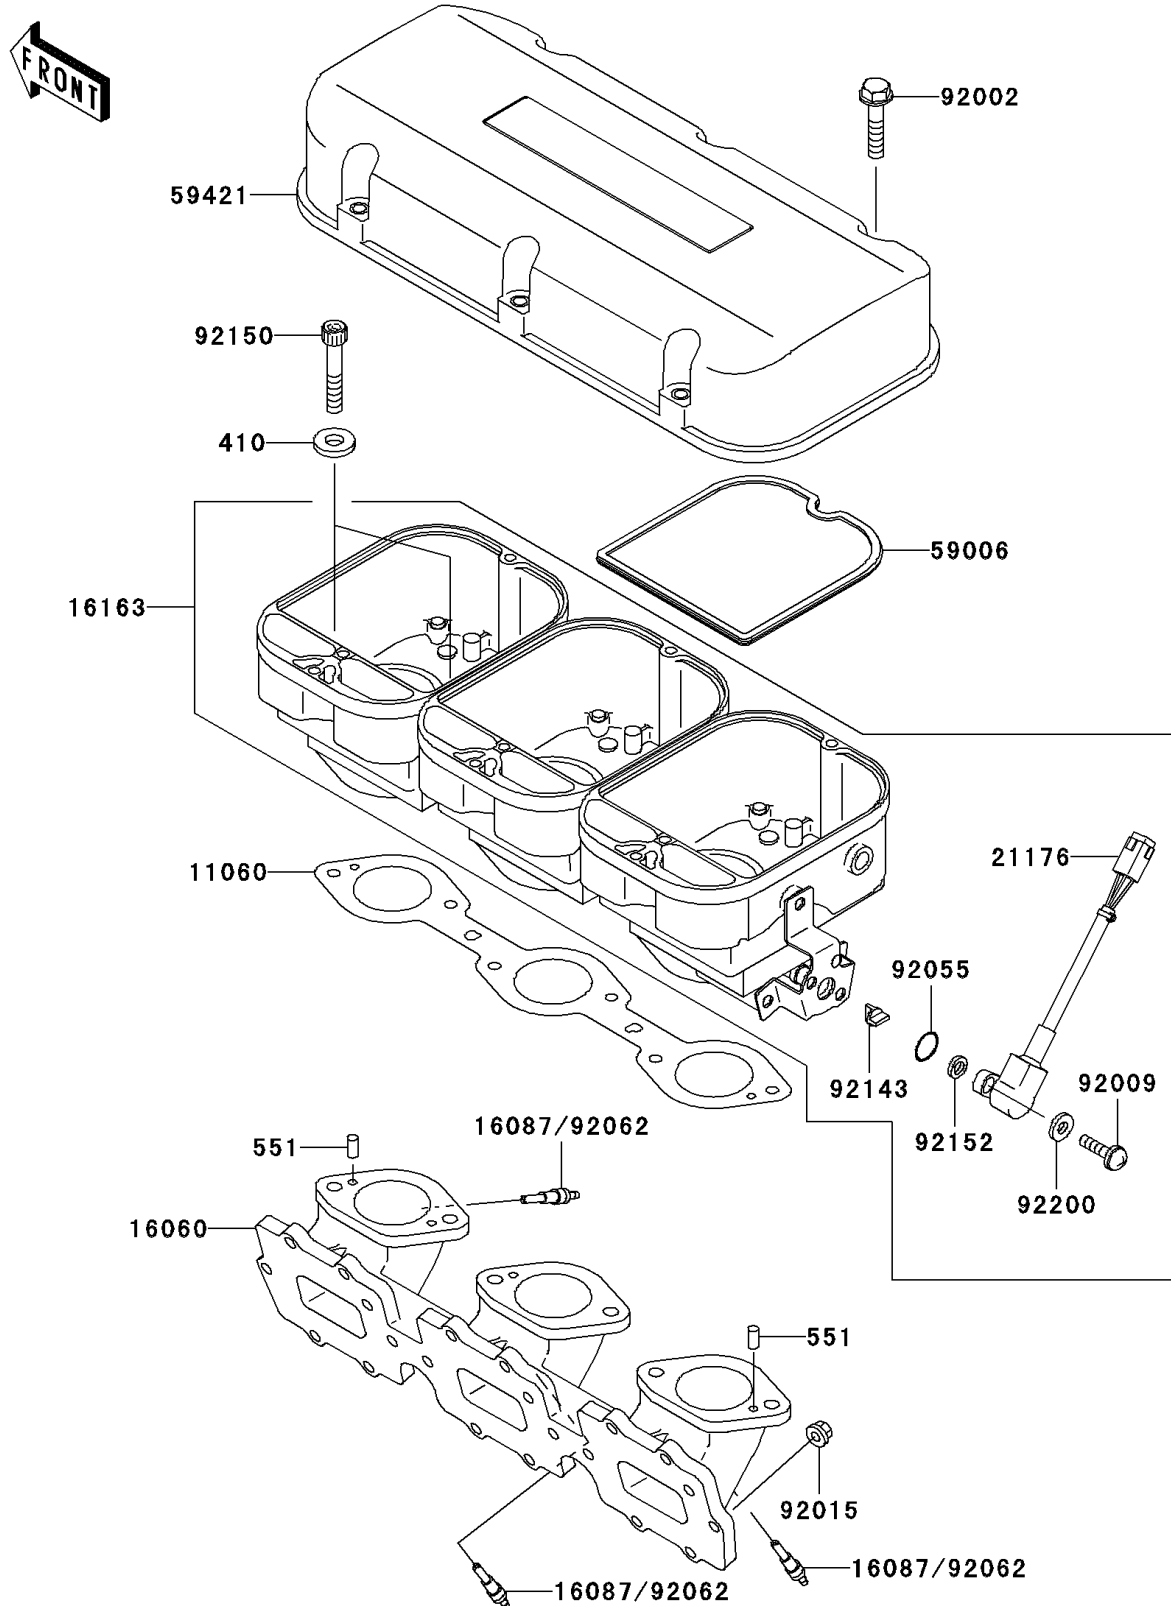

2004 Ultra 130

PARTS DIAGRAM

Throttle

E1510

2004 Ultra 130

PARTS LIST

Throttle

Kawasaki

Let the Good Times Roll®

ITEM NAME

PART NUMBER

QUANTITY
