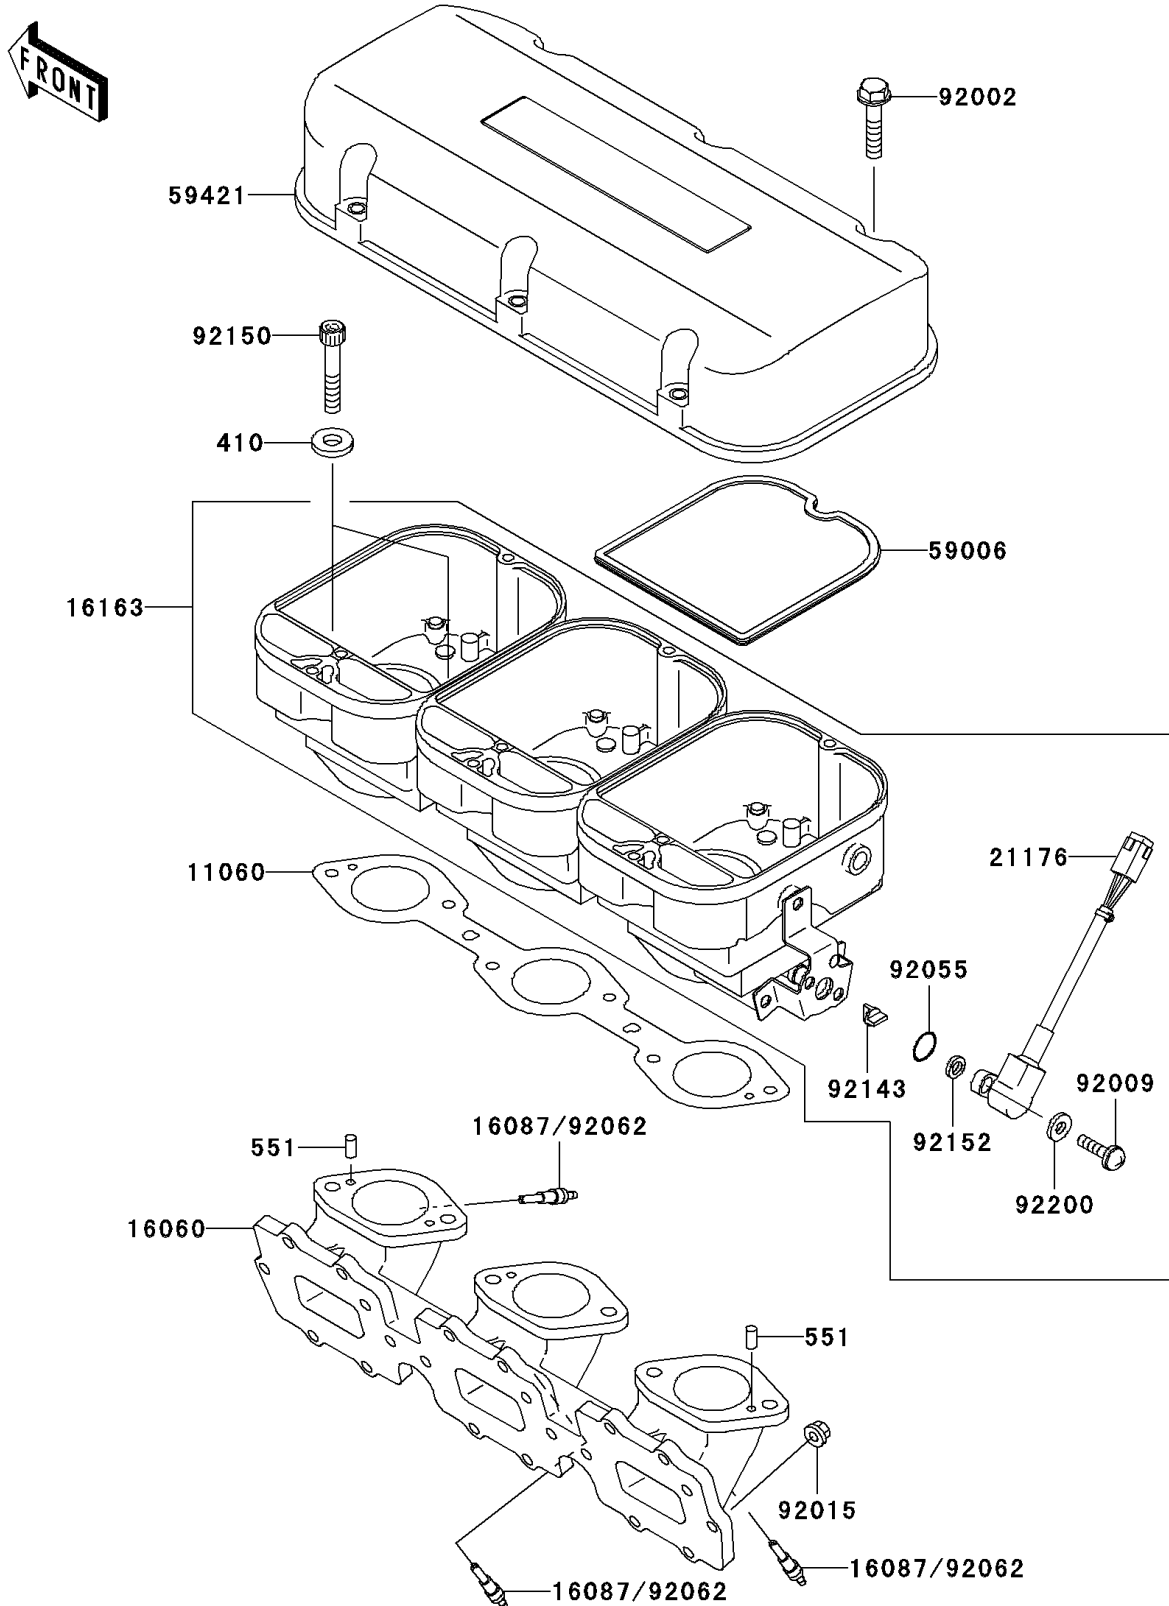

2002 Ultra 130

PARTS DIAGRAM

Throttle

E1510

2002 Ultra 130

PARTS LIST

Throttle

ITEM NAME

PART NUMBER

QUANTITY
