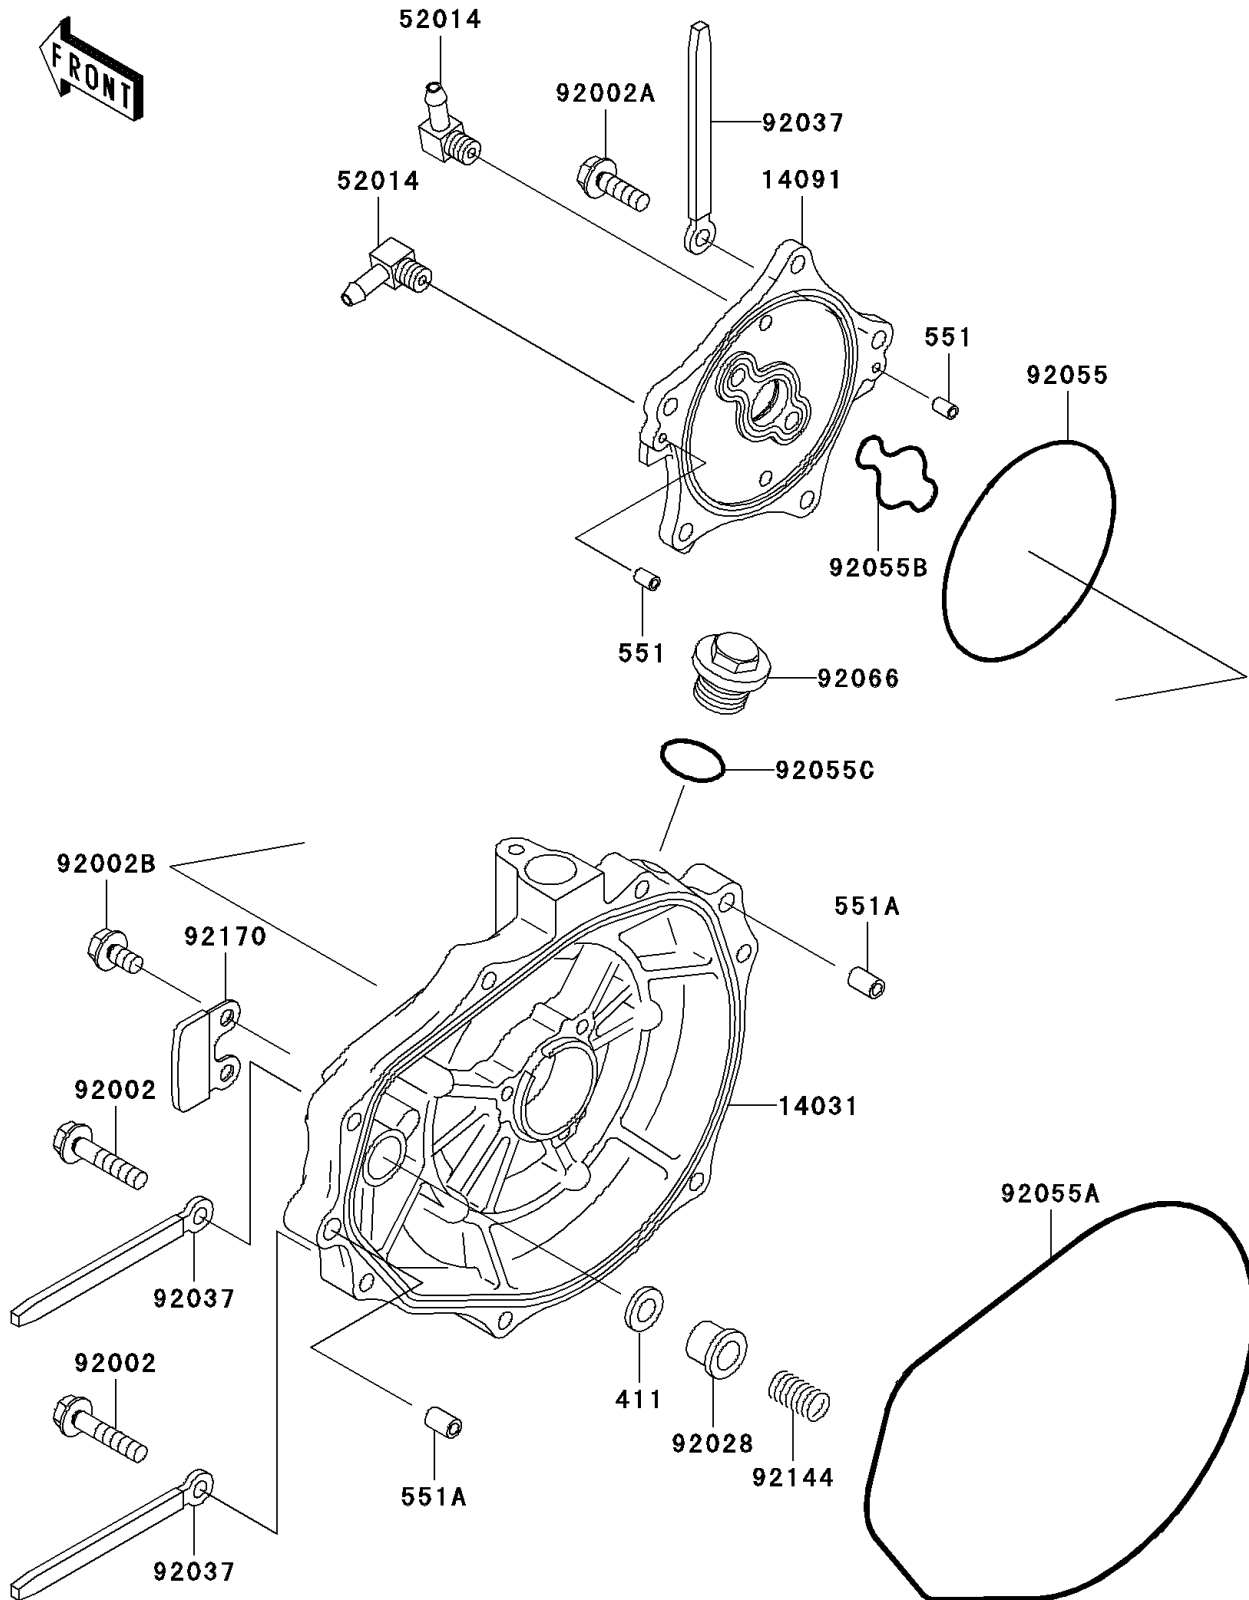

2001 Ultra 130

PARTS DIAGRAM

Engine Cover(s)

E1431

2001 Ultra 130

PARTS LIST

Engine Cover(s)

ITEM NAME

PART NUMBER

QUANTITY
