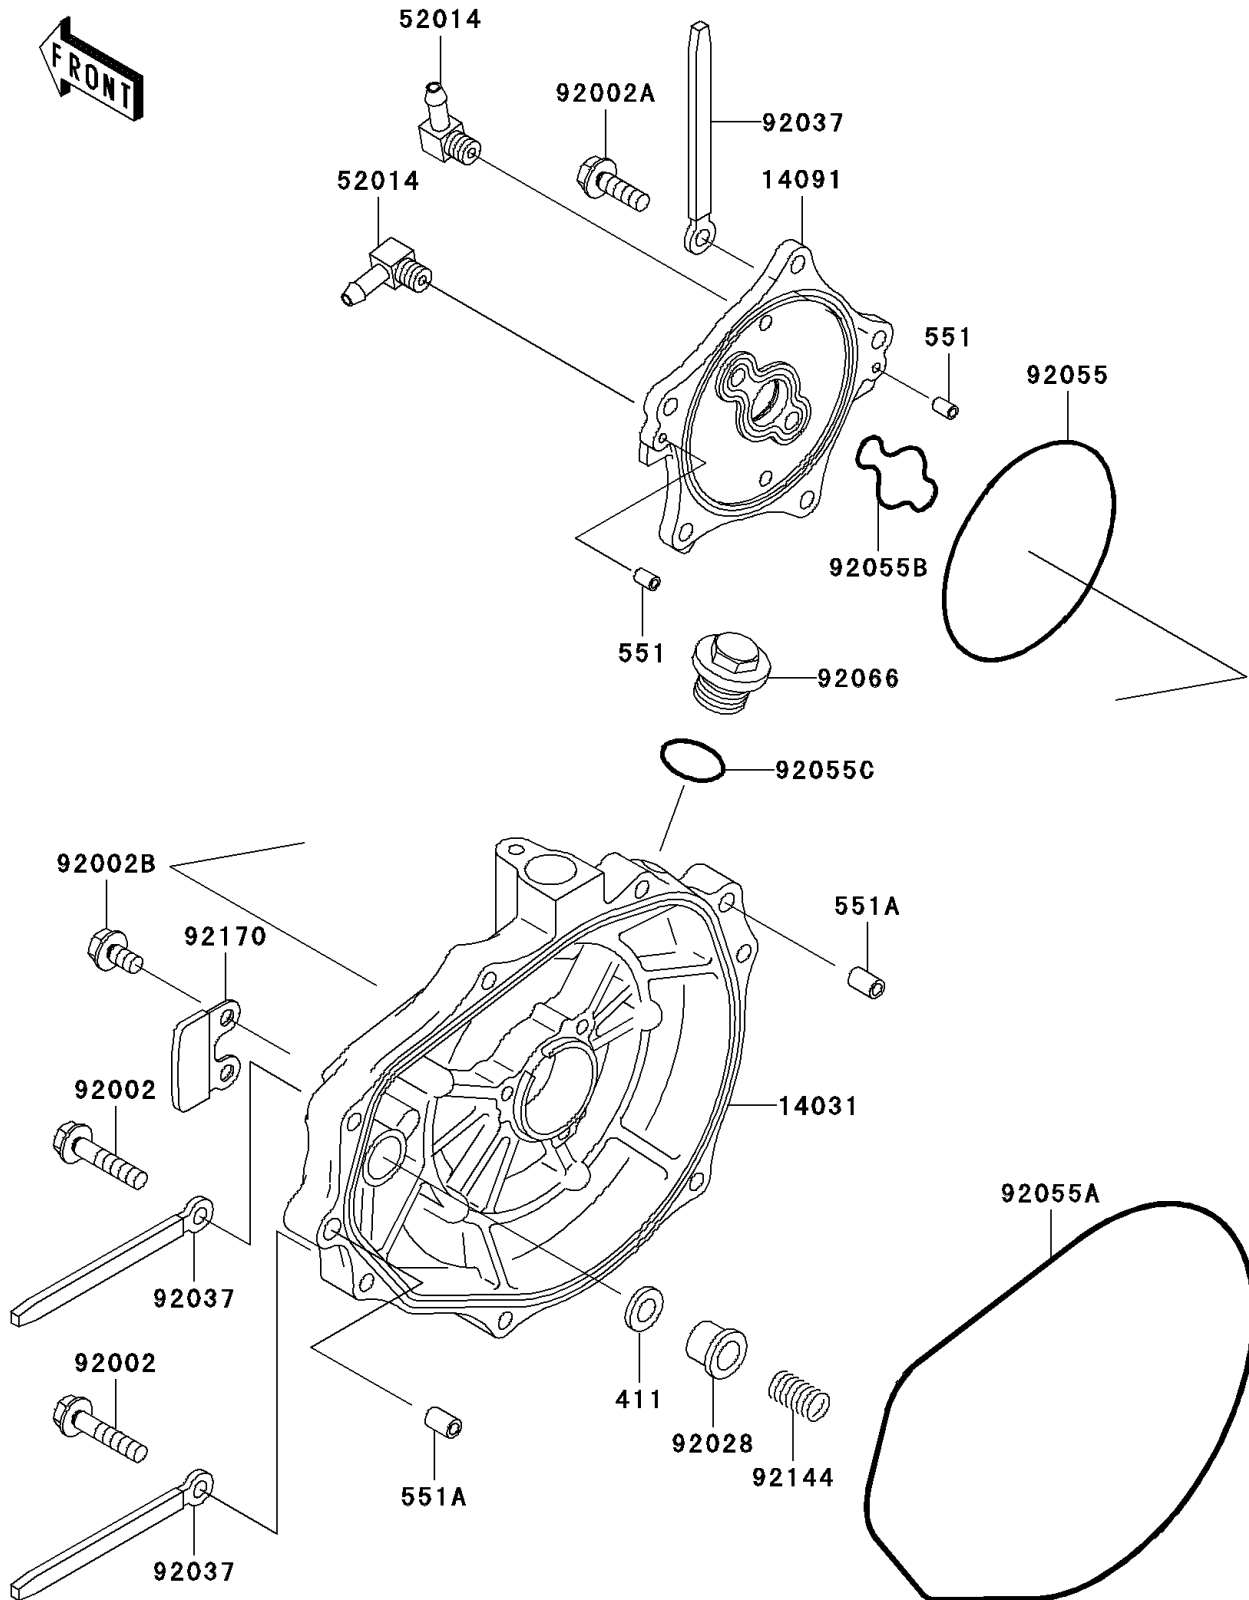

2004 Ultra 130

PARTS DIAGRAM

Engine Cover(s)

E1431

2004 Ultra 130

PARTS LIST

Engine Cover(s)

ITEM NAME

PART NUMBER

QUANTITY
