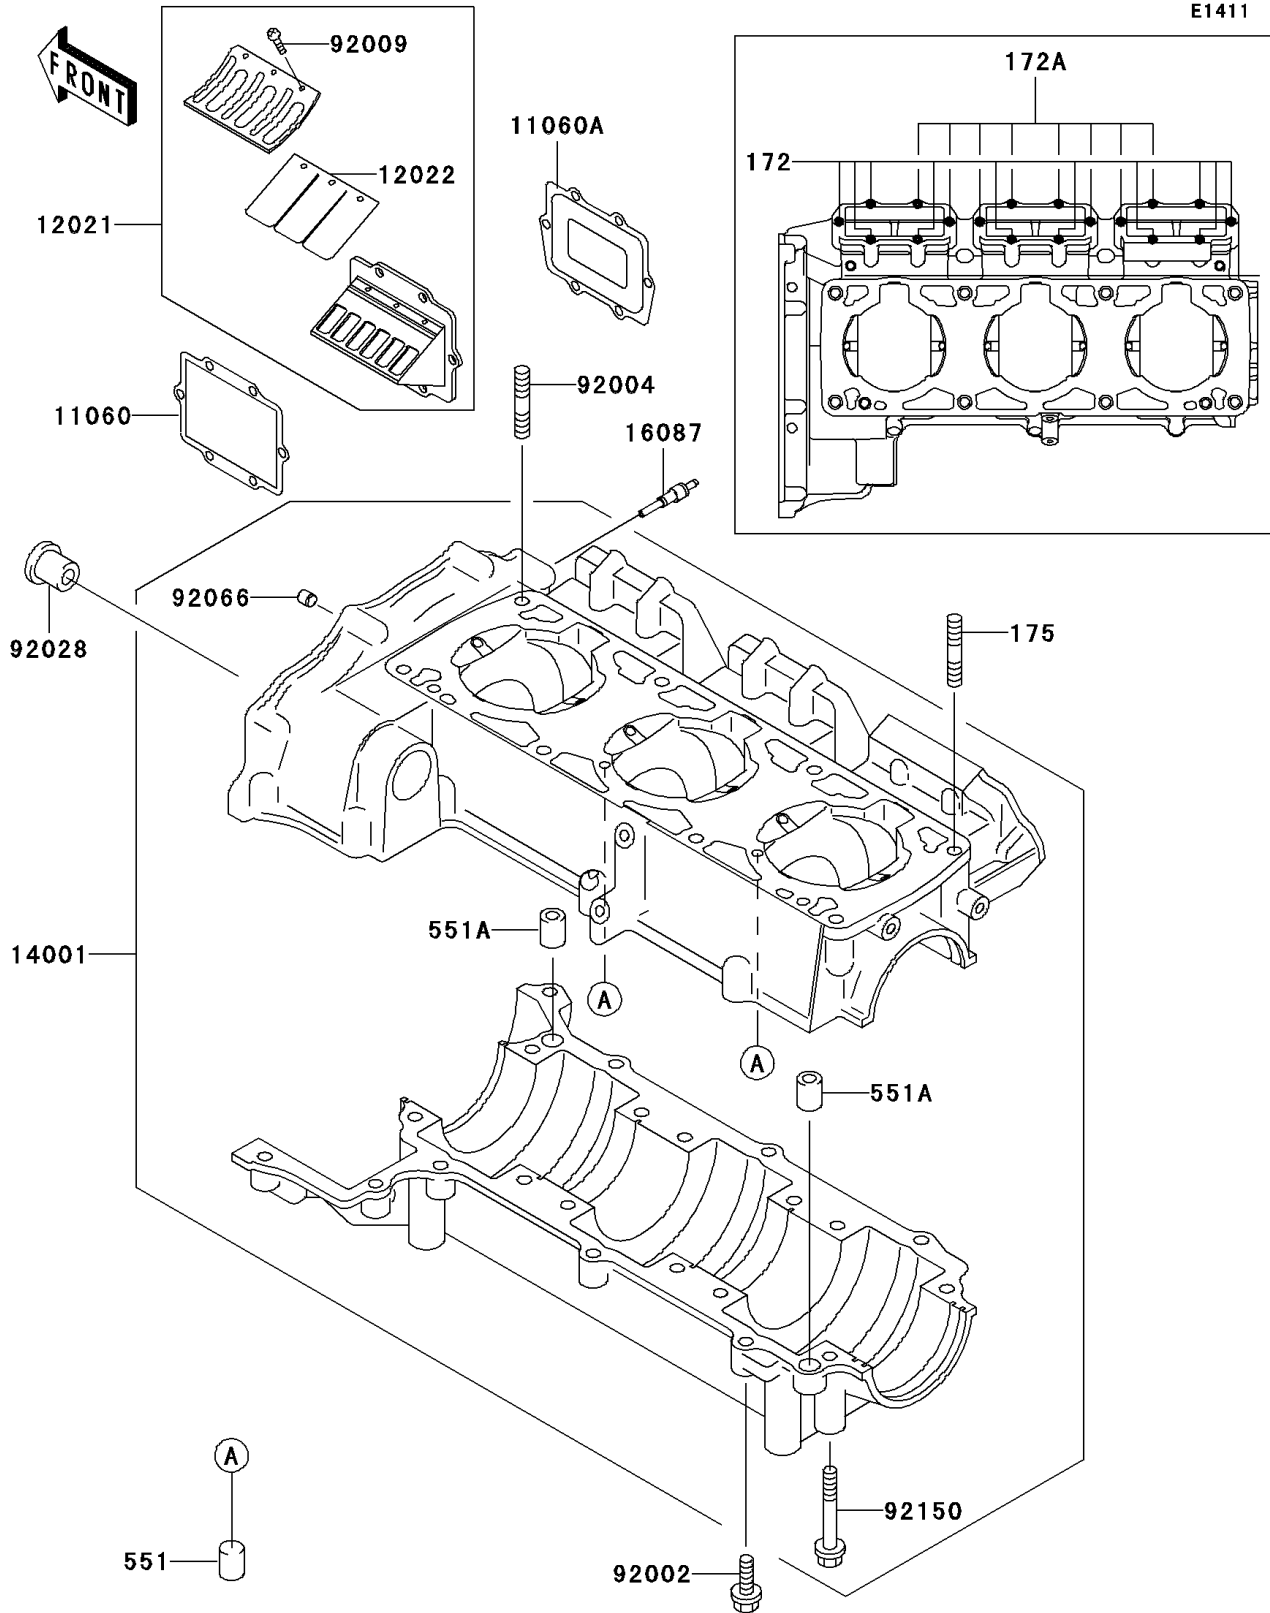

2001 Ultra 130

PARTS DIAGRAM

Crankcase

2001 Ultra 130

PARTS LIST

Crankcase

Kawasaki

Let the Good Times Roll®

ITEM NAME

PART NUMBER

QUANTITY
