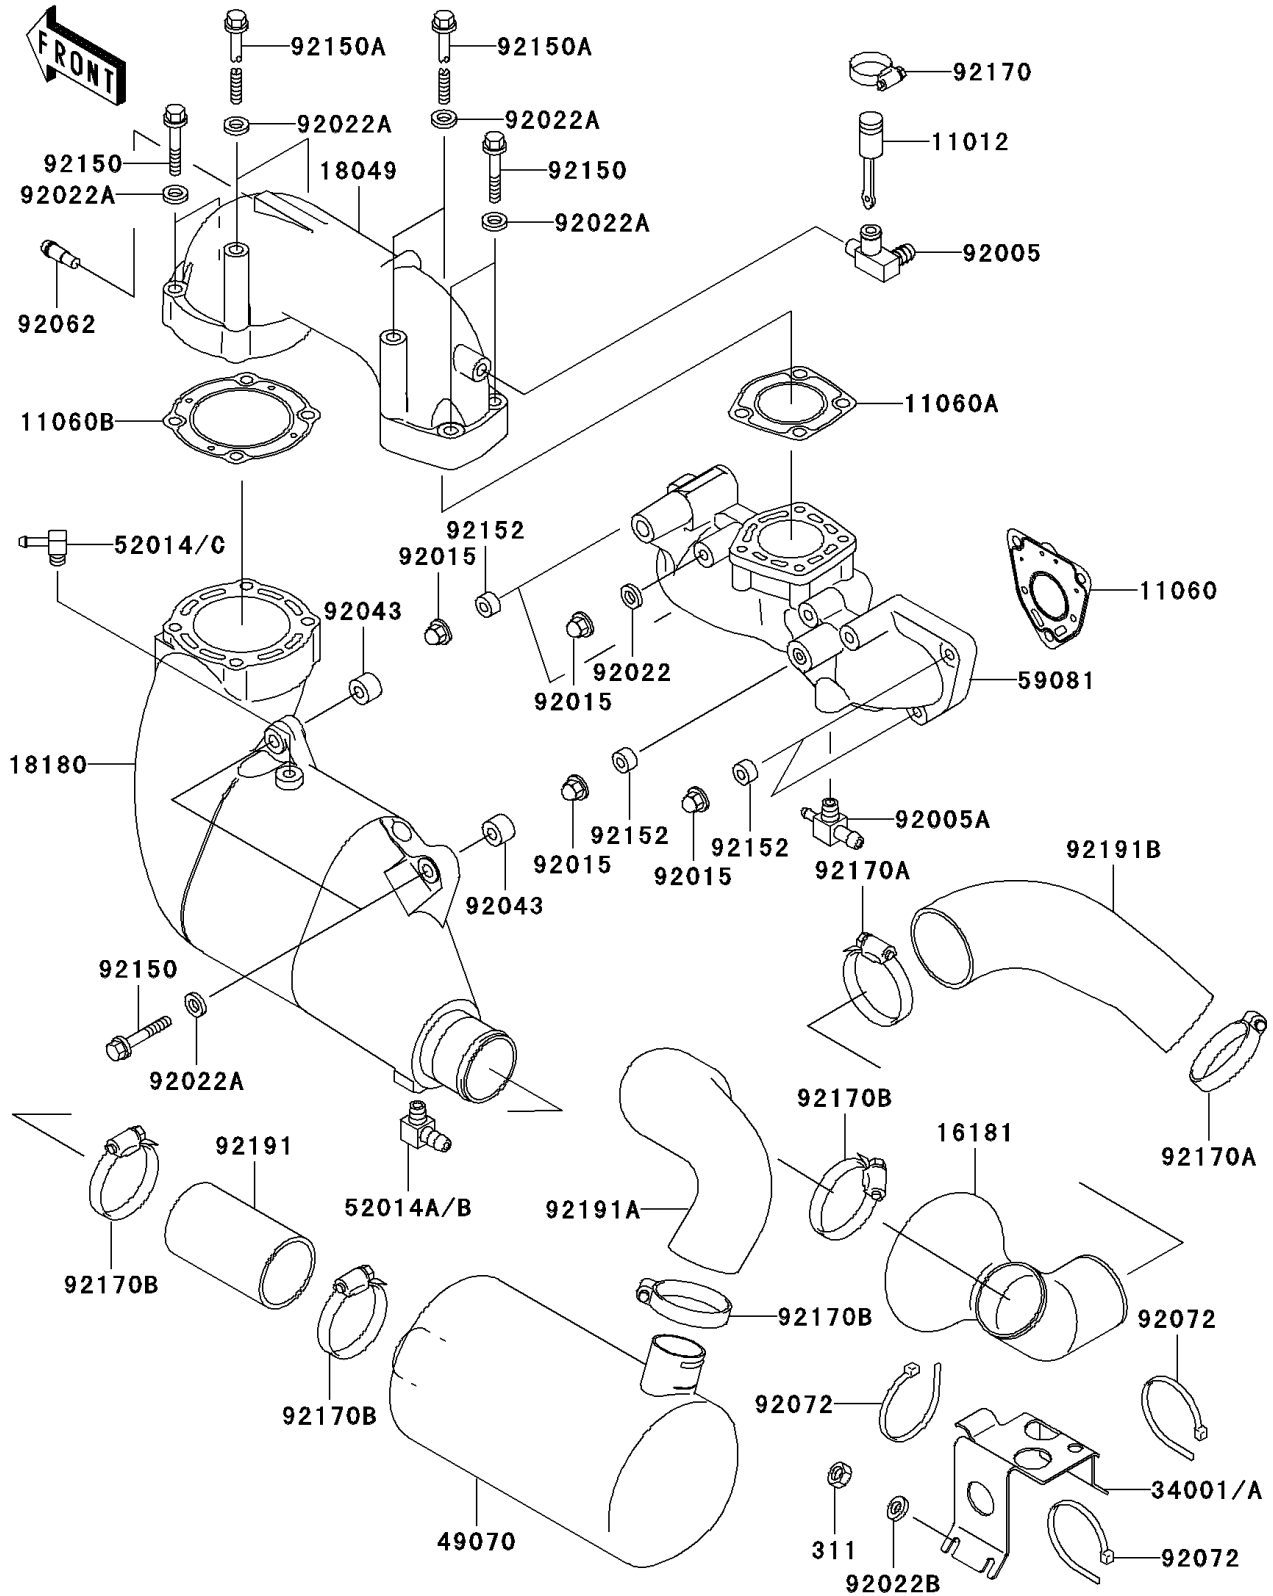

2003 Ultra 130

PARTS DIAGRAM

Muffler(s)

E1140

2003 Ultra 130

PARTS LIST

Muffler(s)

Kawasaki

Let the Good Times Roll®

ITEM NAME

PART NUMBER

QUANTITY
