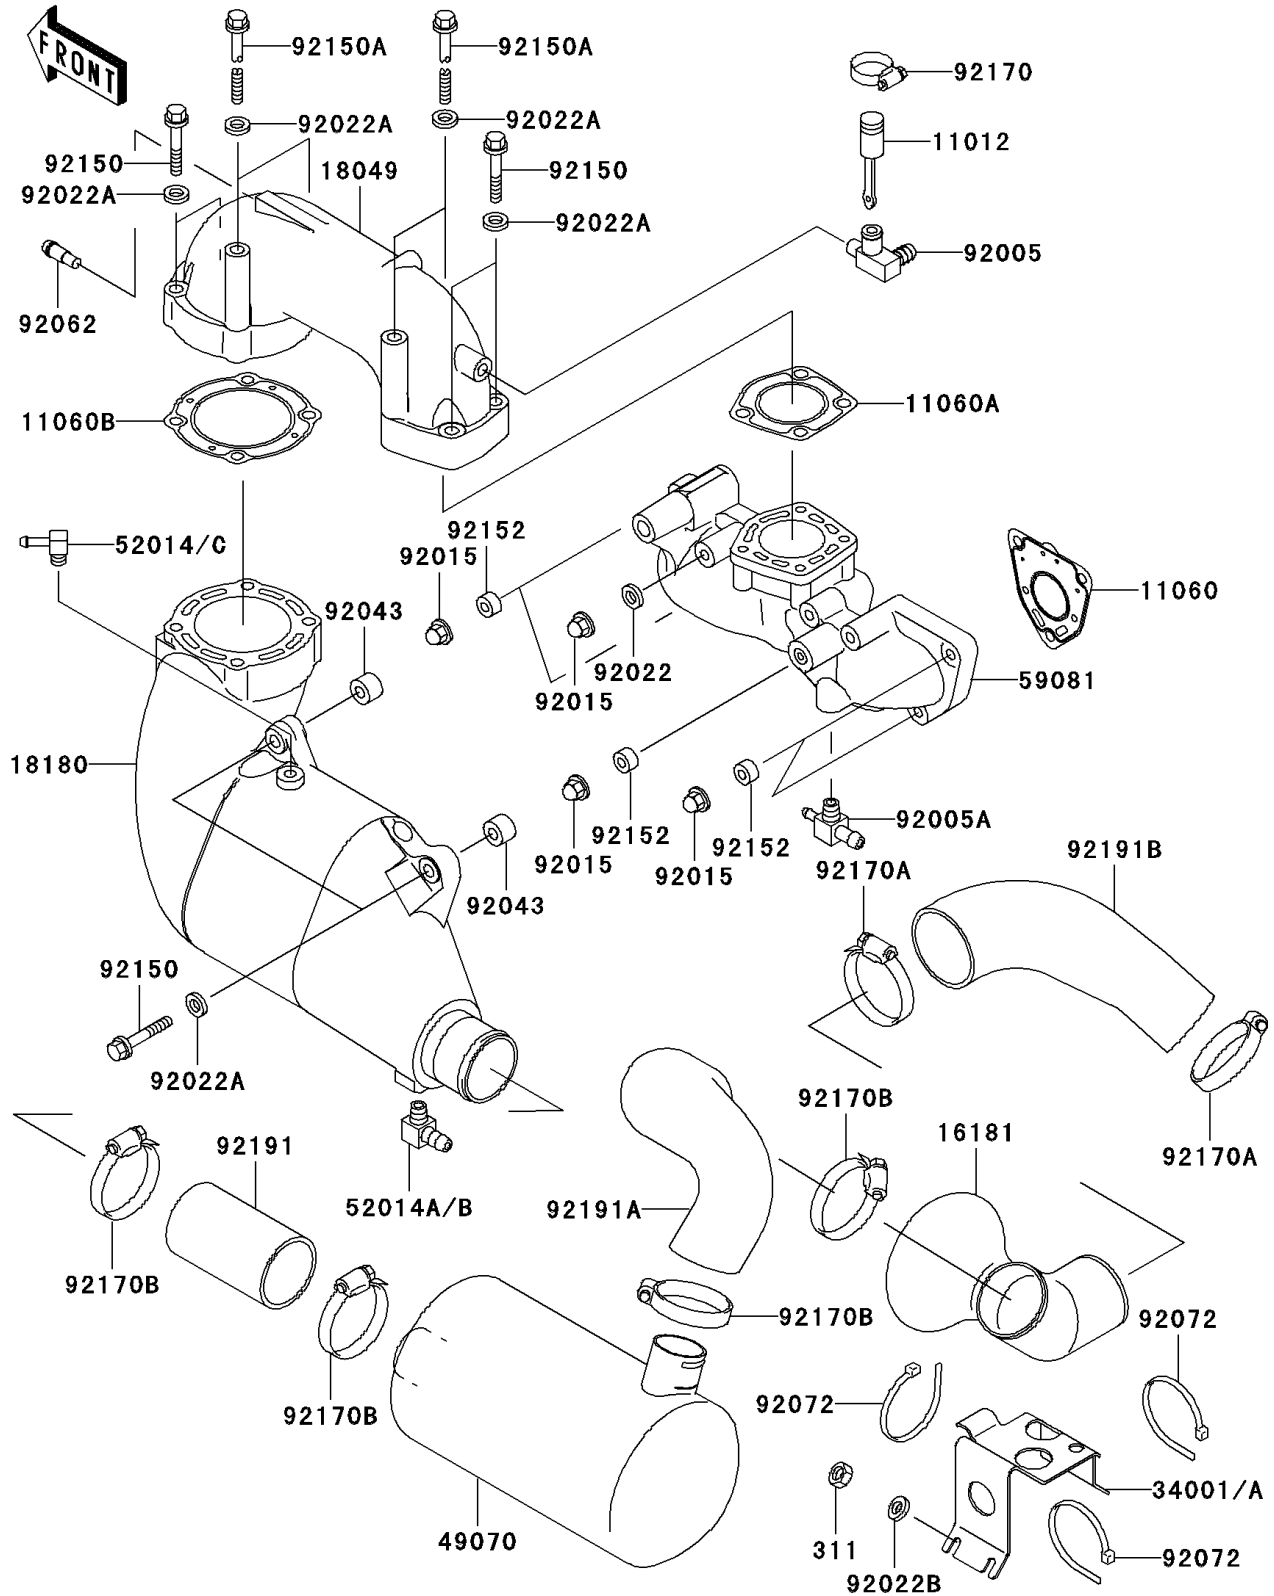

2001 Ultra 130

PARTS DIAGRAM

Muffler(s)

E1140

2001 Ultra 130

PARTS LIST

Muffler(s)

Kawasaki

Let the Good Times Roll®

ITEM NAME

PART NUMBER

QUANTITY
