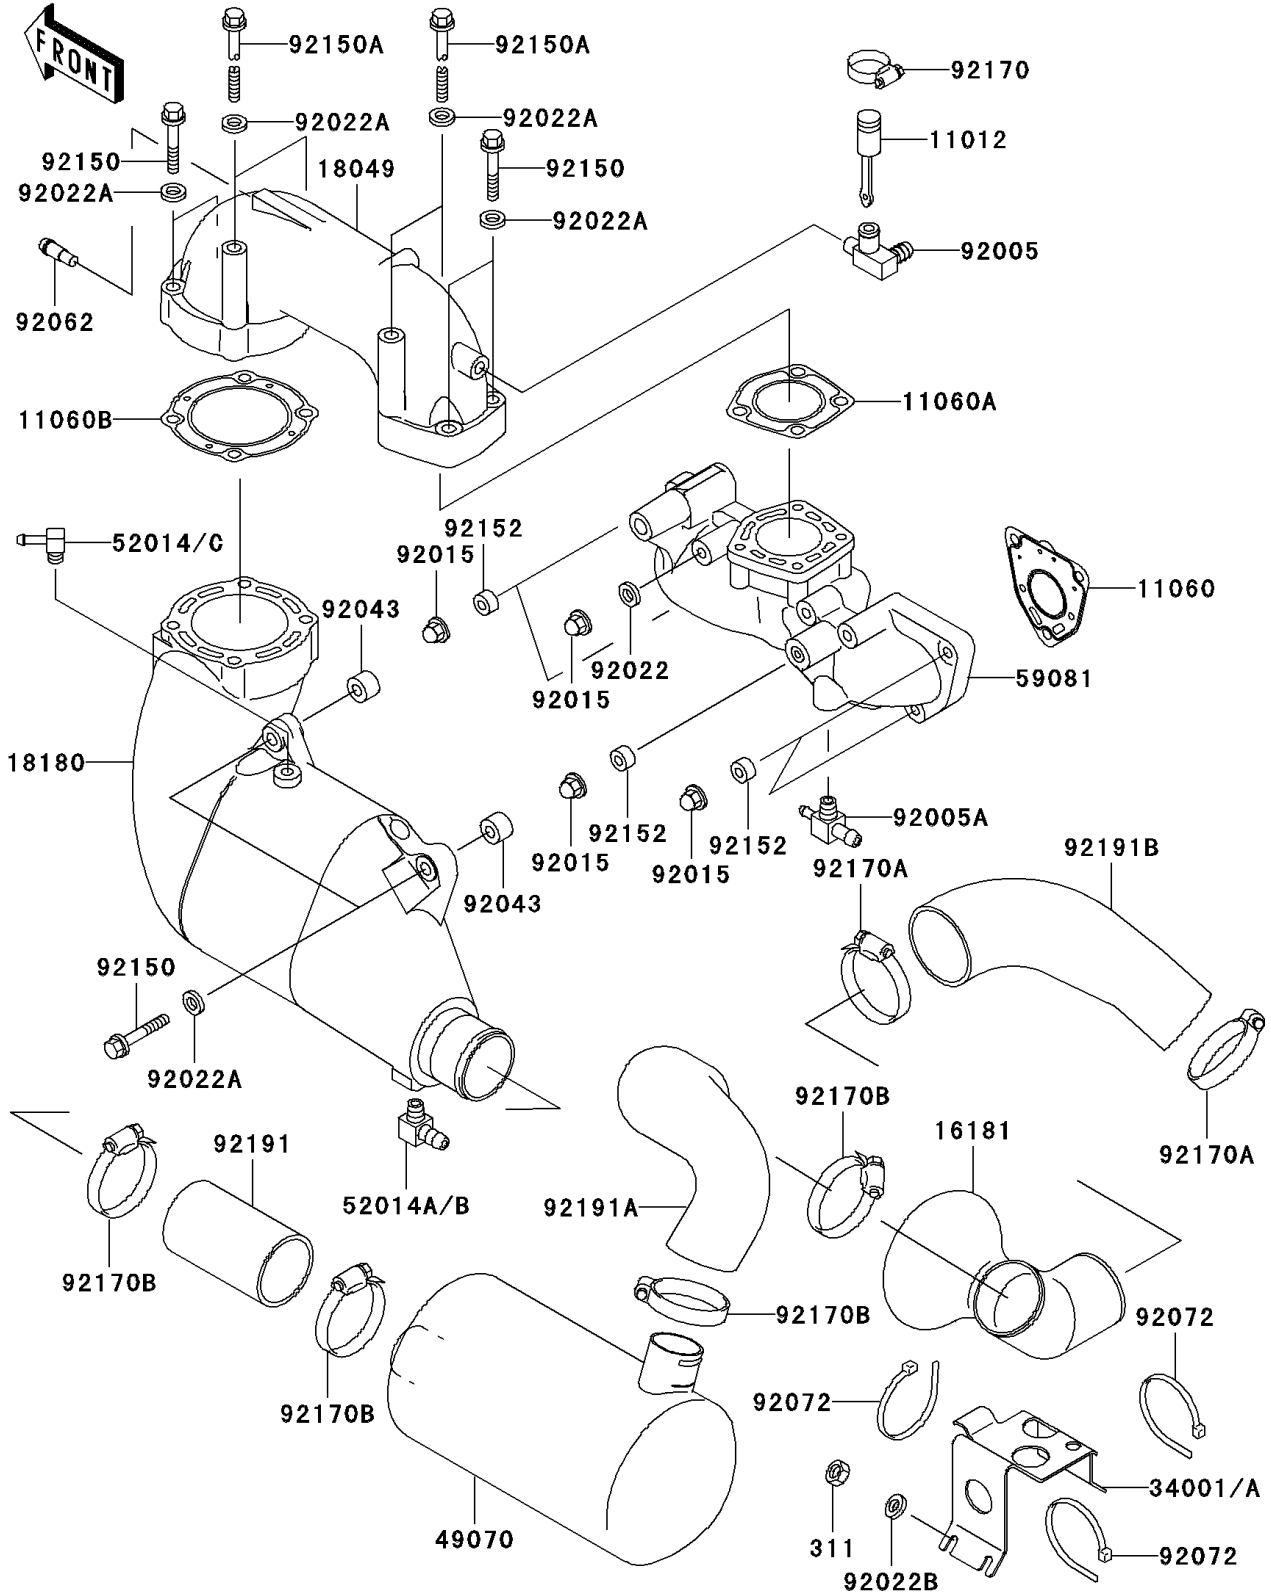

2004 Ultra 130

PARTS DIAGRAM

Muffler(s)

E1140

2004 Ultra 130

PARTS LIST

Muffler(s)

ITEM NAME	PART NUMBER	QUANTITY
NUT-HEX,6MM (Ref # 311)	311R0600	4
CAP (Ref # 11012)	11012-3757	1
GASKET (Ref # 11060)	11060-3767	3
GASKET,MANIFOLD (Ref # 11060A)	11060-3768	1
GASKET,MUFFLER (Ref # 11060B)	11060-3769	1
TANK-RESONATOR (Ref # 16181)	16181-3702	1
PIPE-EXHAUST (Ref # 18049)	18049-3776	1
BODY-MUFFLER (Ref # 18180)	18180-3730	1
STAND,RESONATOR (Ref # 34001A)	34001-3714	1
MUFFLER-COMP (Ref # 49070)	49070-3742	1
ELBOW (Ref # 52014A)	52014-3711	1
ELBOW (Ref # 52014C)	52014-3721	1
MANIFOLD-EXHAUST (Ref # 59081)	59081-3730	1
FITTING (Ref # 92005)	92005-3715	1
FITTING (Ref # 92005A)	92005-3720	1
NUT,CAP,8MM (Ref # 92015)	92015-1371	9
WASHER,8.2X18X1.5 (Ref # 92022)	92022-1964	4
WASHER,10.2X20X1.5 (Ref # 92022A)	92022-3742	10
WASHER (Ref # 92022B)	92022-567	4
PIN,11X14X12.3 (Ref # 92043)	92043-1266	2
NOZZLE (Ref # 92062)	92062-3705	1
BAND,L=368.3 (Ref # 92072)	92072-3808	3
BOLT,10X50 (Ref # 92150)	92150-3819	6
BOLT,10X125 (Ref # 92150A)	92150-3825	4
COLLAR (Ref # 92152)	92152-3726	5
CLAMP (Ref # 92170)	92170-3729	1
CLAMP (Ref # 92170A)	92170-3760	2
CLAMP (Ref # 92170B)	92170-3764	4
TUBE (Ref # 92191)	92191-3922	1

2004 Ultra 130

PARTS LIST

Muffler(s)

ITEM NAME	PART NUMBER	QUANTITY
TUBE,MUFFLER-RESONATOR (Ref # 92191A)	92191-3941	1
TUBE,RESONATOR-TAILPIPE (Ref # 92191B)	92191-3942	1