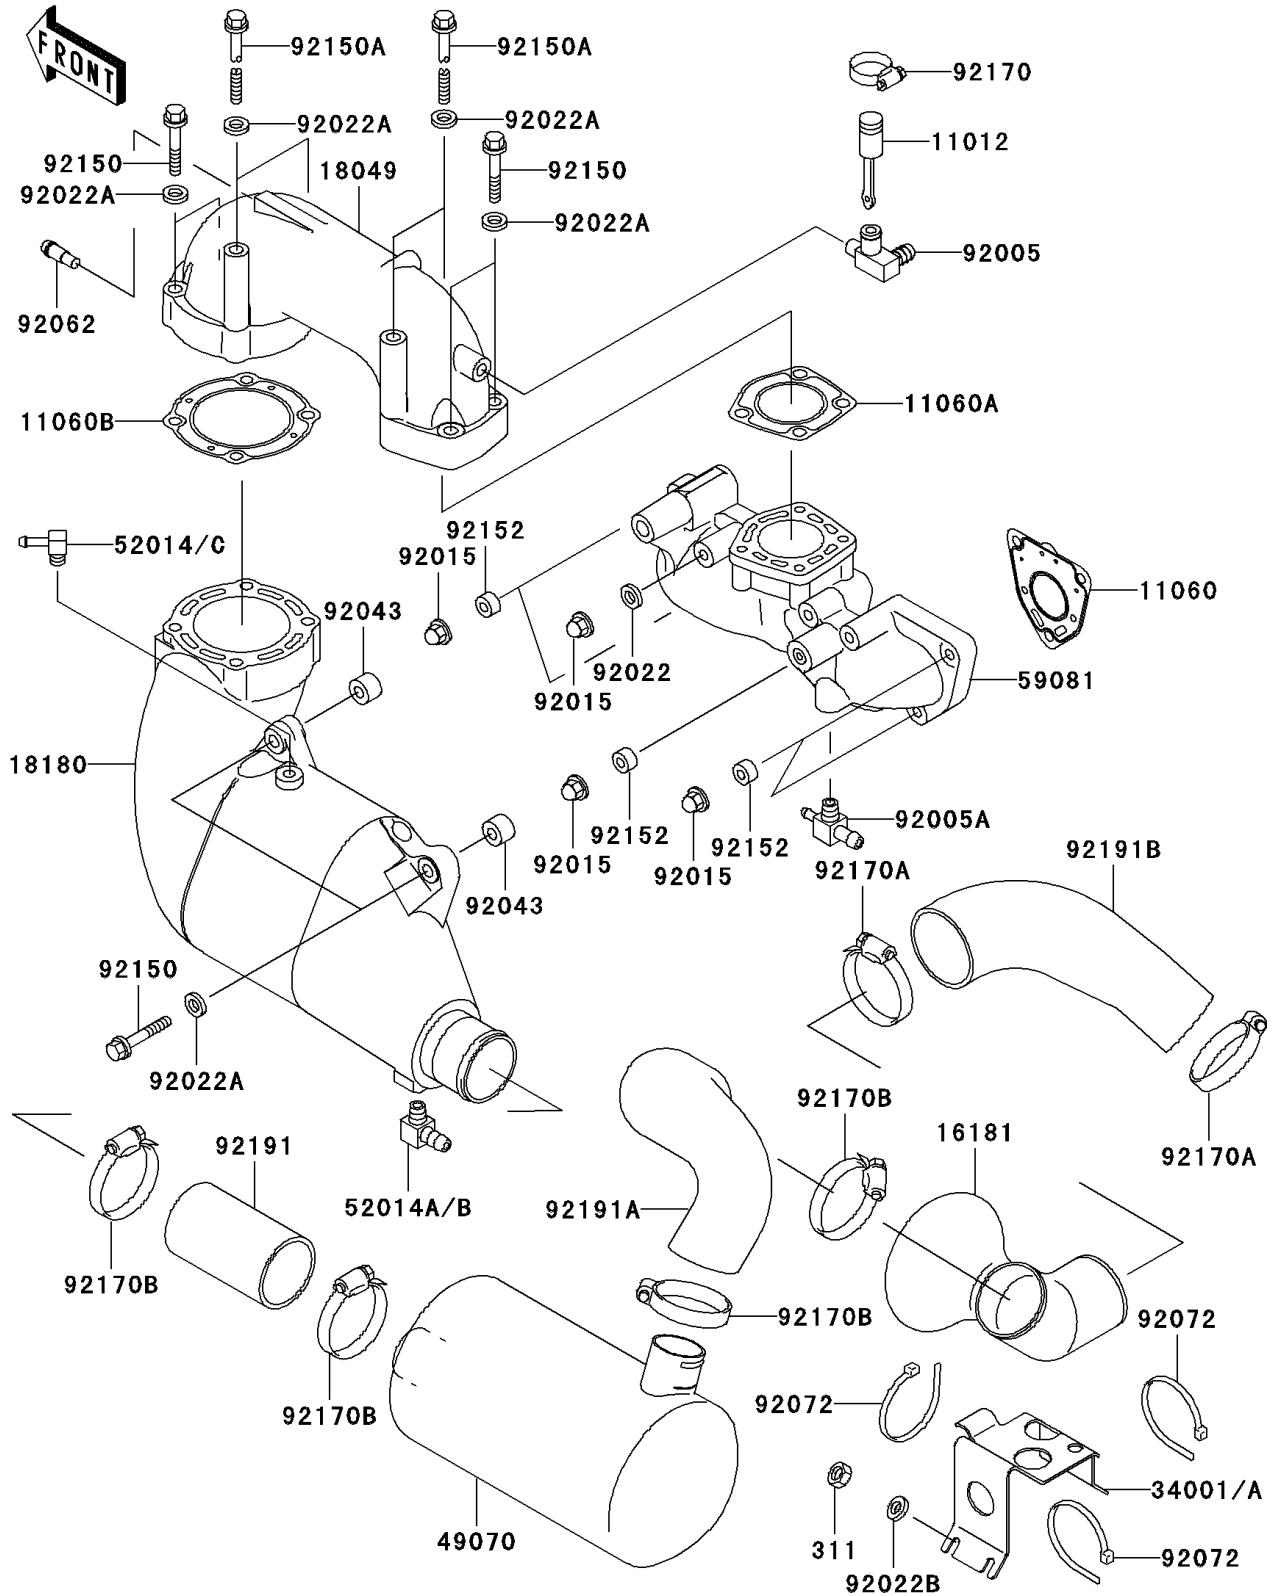

2001 Ultra 130

PARTS DIAGRAM

Muffler(s)

E1140

2001 Ultra 130

PARTS LIST

Muffler(s)

ITEM NAME	PART NUMBER	QUANTITY
NUT-HEX,6MM (Ref # 311)	311R0600	4
CAP (Ref # 11012)	11012-3757	1
GASKET (Ref # 11060)	11060-3767	3
GASKET,MANIFOLD (Ref # 11060A)	11060-3768	1
GASKET,MUFFLER (Ref # 11060B)	11060-3769	1
TANK-RESONATOR (Ref # 16181)	16181-3702	1
PIPE-EXHAUST (Ref # 18049)	18049-3776	1
BODY-MUFFLER (Ref # 18180)	18180-3730	1
STAND,RESONATOR (Ref # 34001)	34001-3713	1
MUFFLER-COMP (Ref # 49070)	49070-3742	1
ELBOW (Ref # 52014)	52014-3709	1
ELBOW (Ref # 52014B)	52014-3718	1
MANIFOLD-EXHAUST (Ref # 59081)	59081-3730	1
FITTING (Ref # 92005)	92005-3715	1
FITTING (Ref # 92005A)	92005-3720	1
NUT,CAP,8MM (Ref # 92015)	92015-1371	9
WASHER,8.2X18X1.5 (Ref # 92022)	92022-1964	4
WASHER,10.2X20X1.5 (Ref # 92022A)	92022-3742	10
WASHER (Ref # 92022B)	92022-567	4
PIN,11X14X12.3 (Ref # 92043)	92043-1266	2
NOZZLE (Ref # 92062)	92062-3705	1
BAND,L=368.3 (Ref # 92072)	92072-3808	3
BOLT,10X50 (Ref # 92150)	92150-3819	6
BOLT,10X125 (Ref # 92150A)	92150-3825	4
COLLAR (Ref # 92152)	92152-3726	5
CLAMP (Ref # 92170)	92170-3729	1
CLAMP (Ref # 92170A)	92170-3760	2
CLAMP (Ref # 92170B)	92170-3764	4
TUBE (Ref # 92191)	92191-3922	1

2001 Ultra 130

PARTS LIST

Muffler(s)

ITEM NAME	PART NUMBER	QUANTITY
TUBE,MUFFLER-RESONATOR (Ref # 92191A)	92191-3941	1
TUBE,RESONATOR-TAILPIPE (Ref # 92191B)	92191-3942	1