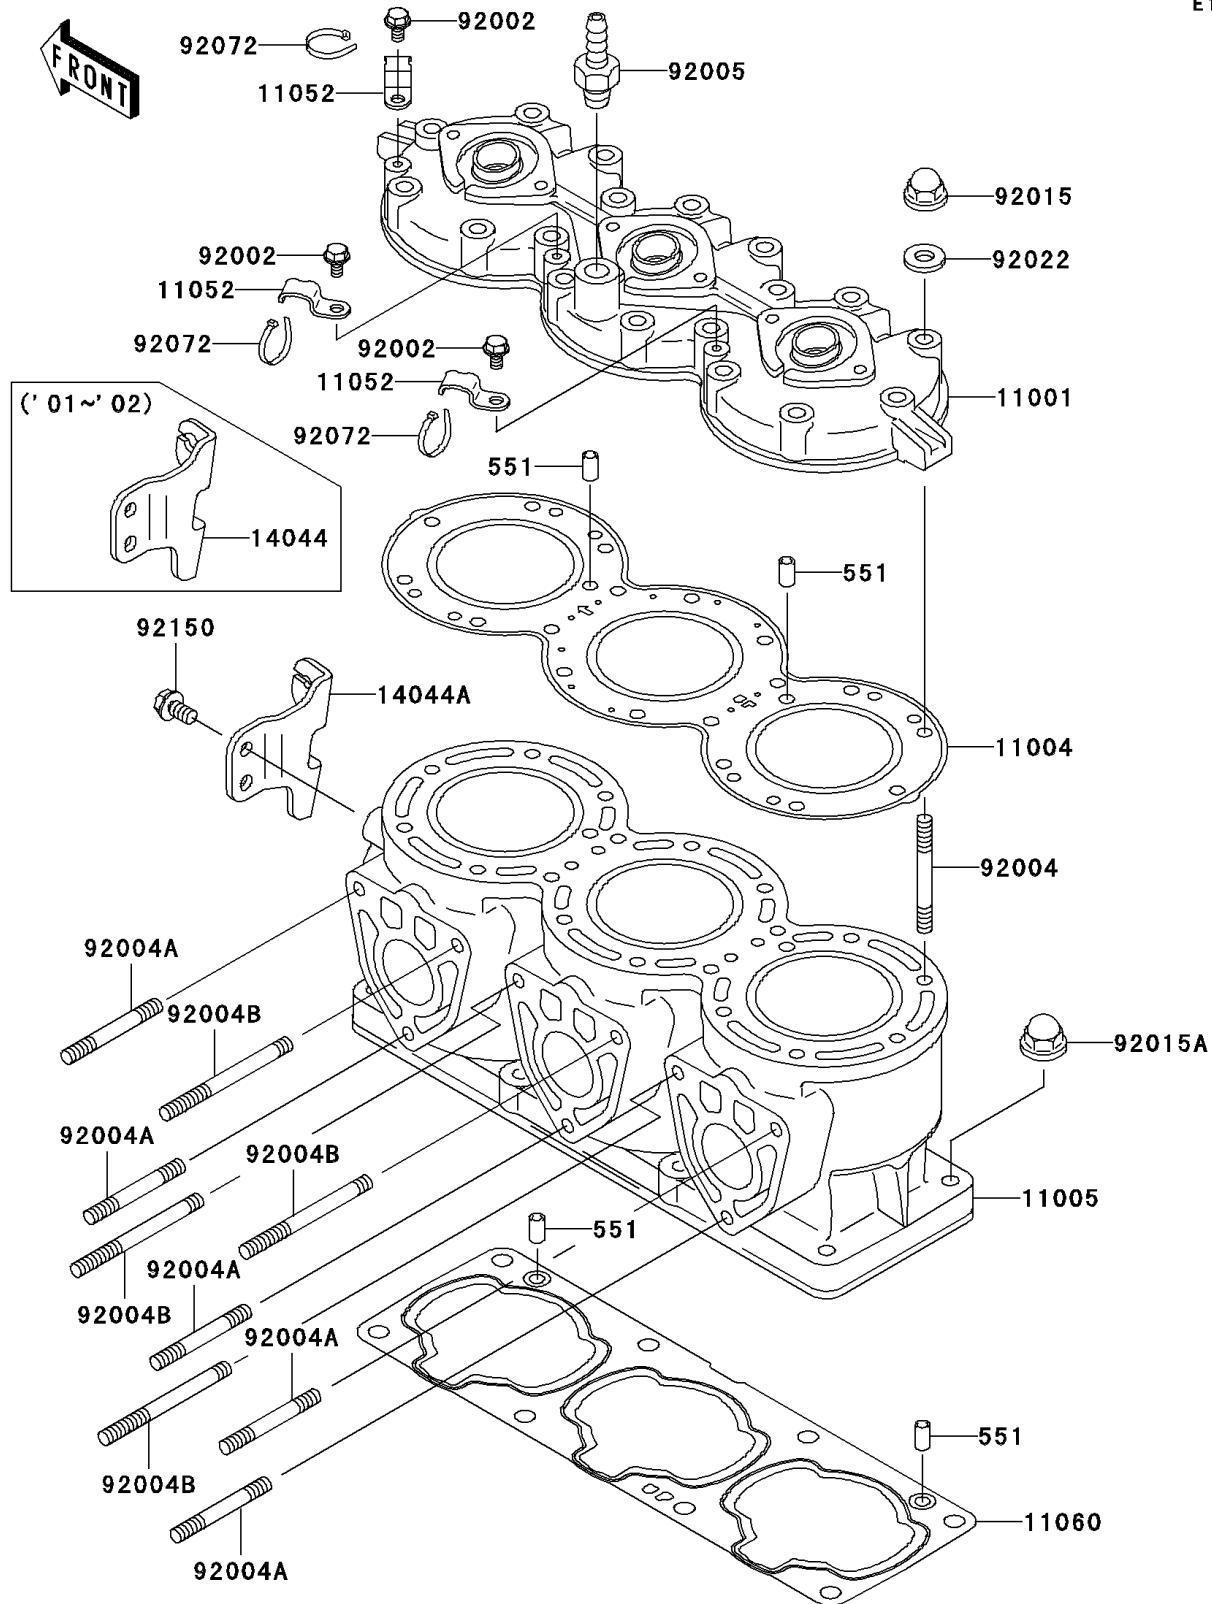

2001 Ultra 130

PARTS DIAGRAM

Cylinder Head/Cylinder

E1110

2001 Ultra 130

PARTS LIST

Cylinder Head/Cylinder

ITEM NAME

PART NUMBER

QUANTITY
