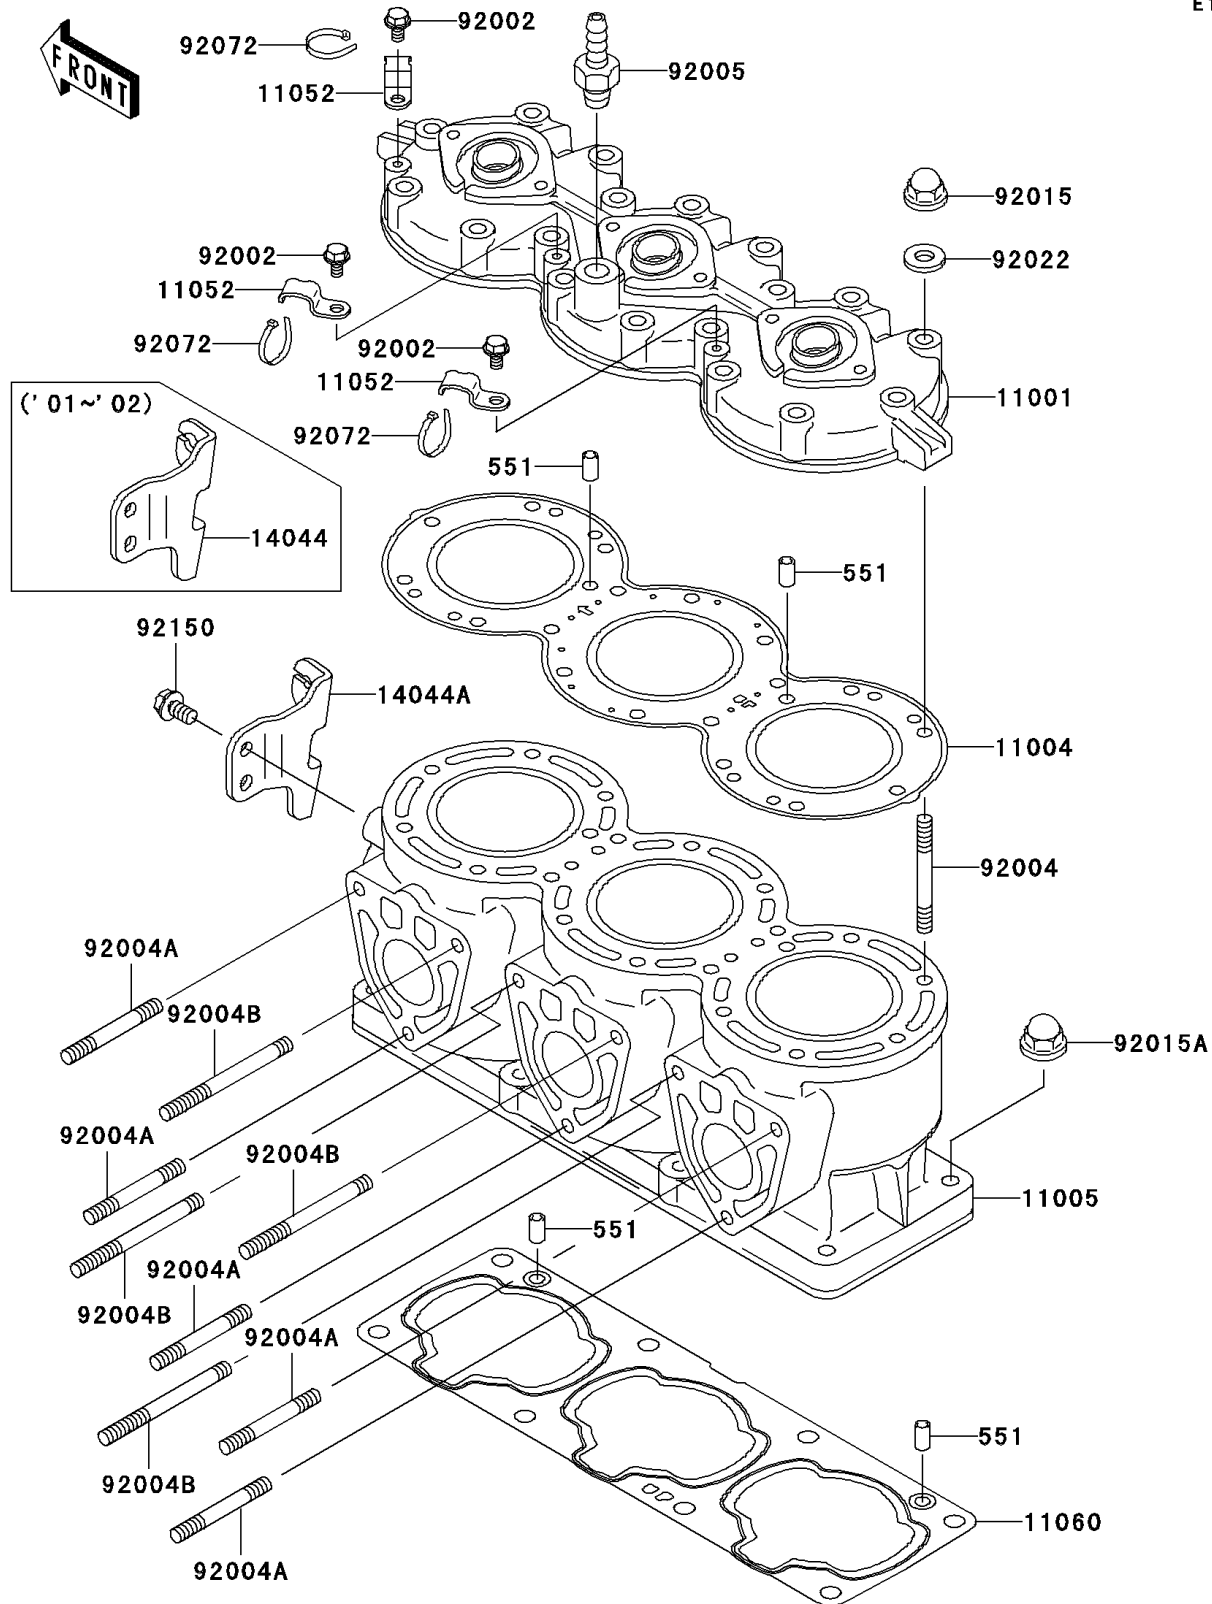

2001 Ultra 130

PARTS DIAGRAM

Cylinder Head/Cylinder

E1110

2001 Ultra 130

PARTS LIST

Cylinder Head/Cylinder

ITEM NAME	PART NUMBER	QUANTITY
PIN-DOWEL (Ref # 551)	551R0812	4
HEAD-CYLINDER (Ref # 11001)	11001-3740	1
GASKET-HEAD (Ref # 11004)	11004-3715	1
CYLINDER-ENGINE (Ref # 11005)	11005-3752	1
BRACKET (Ref # 11052)	11052-3758	3
GASKET,CYLINDER BASE (Ref # 11060)	11060-3817	1
HOLDER-CABLE (Ref # 14044)	14044-3729	1
BOLT,6X12 (Ref # 92002)	92002-3763	3
STUD,8X56 (Ref # 92004)	92004-3733	18
STUD,8X40,L=56 (Ref # 92004A)	92004-3736	5
STUD,8X75 (Ref # 92004B)	92004-3744	4
FITTING (Ref # 92005)	92005-3714	1
NUT,CAP,8MM (Ref # 92015)	92015-1371	18
NUT,10MM (Ref # 92015A)	92015-1649	8
WASHER,8.2X18X1.5 (Ref # 92022)	92022-1964	18
BAND,L=201 (Ref # 92072)	92072-3778	3
BOLT,8X16 (Ref # 92150)	92150-3722	2