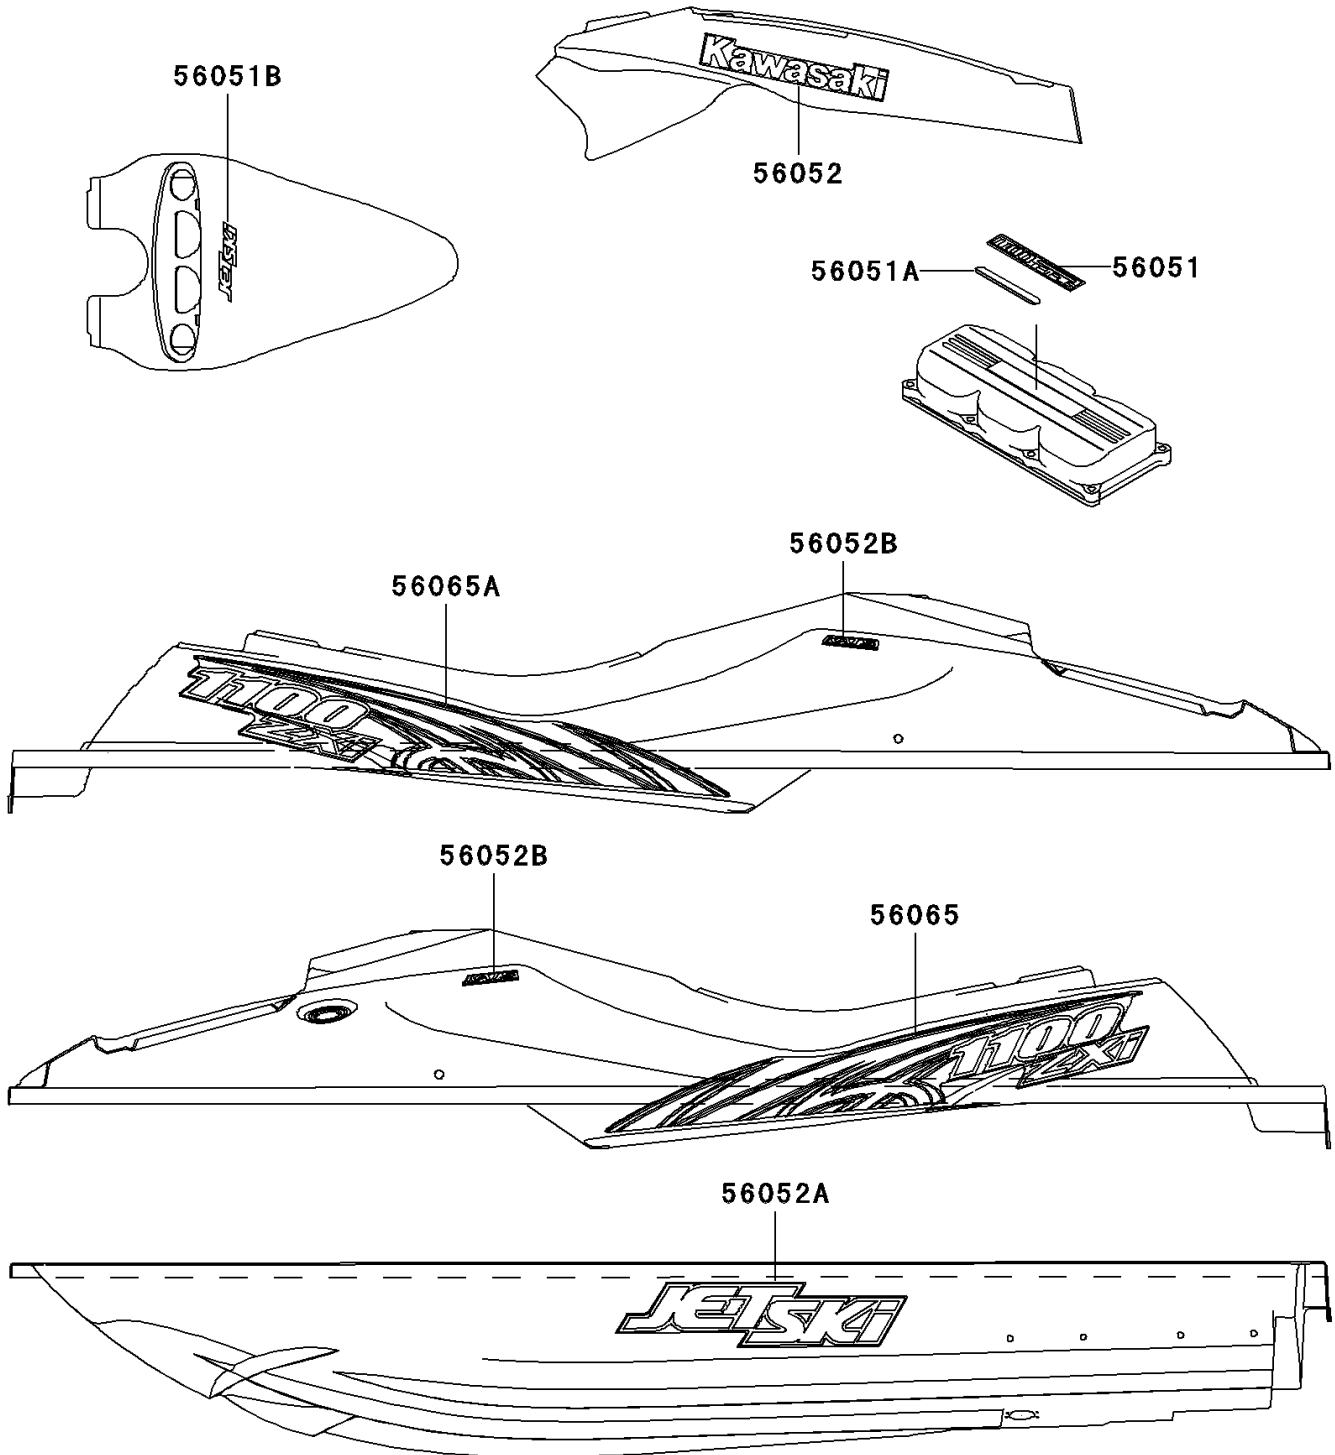

# 2002 1100 ZXi

## PARTS DIAGRAM

Decals(JH1100-A7)

**Kawasaki**

Let the Good Times Roll®

F3880A