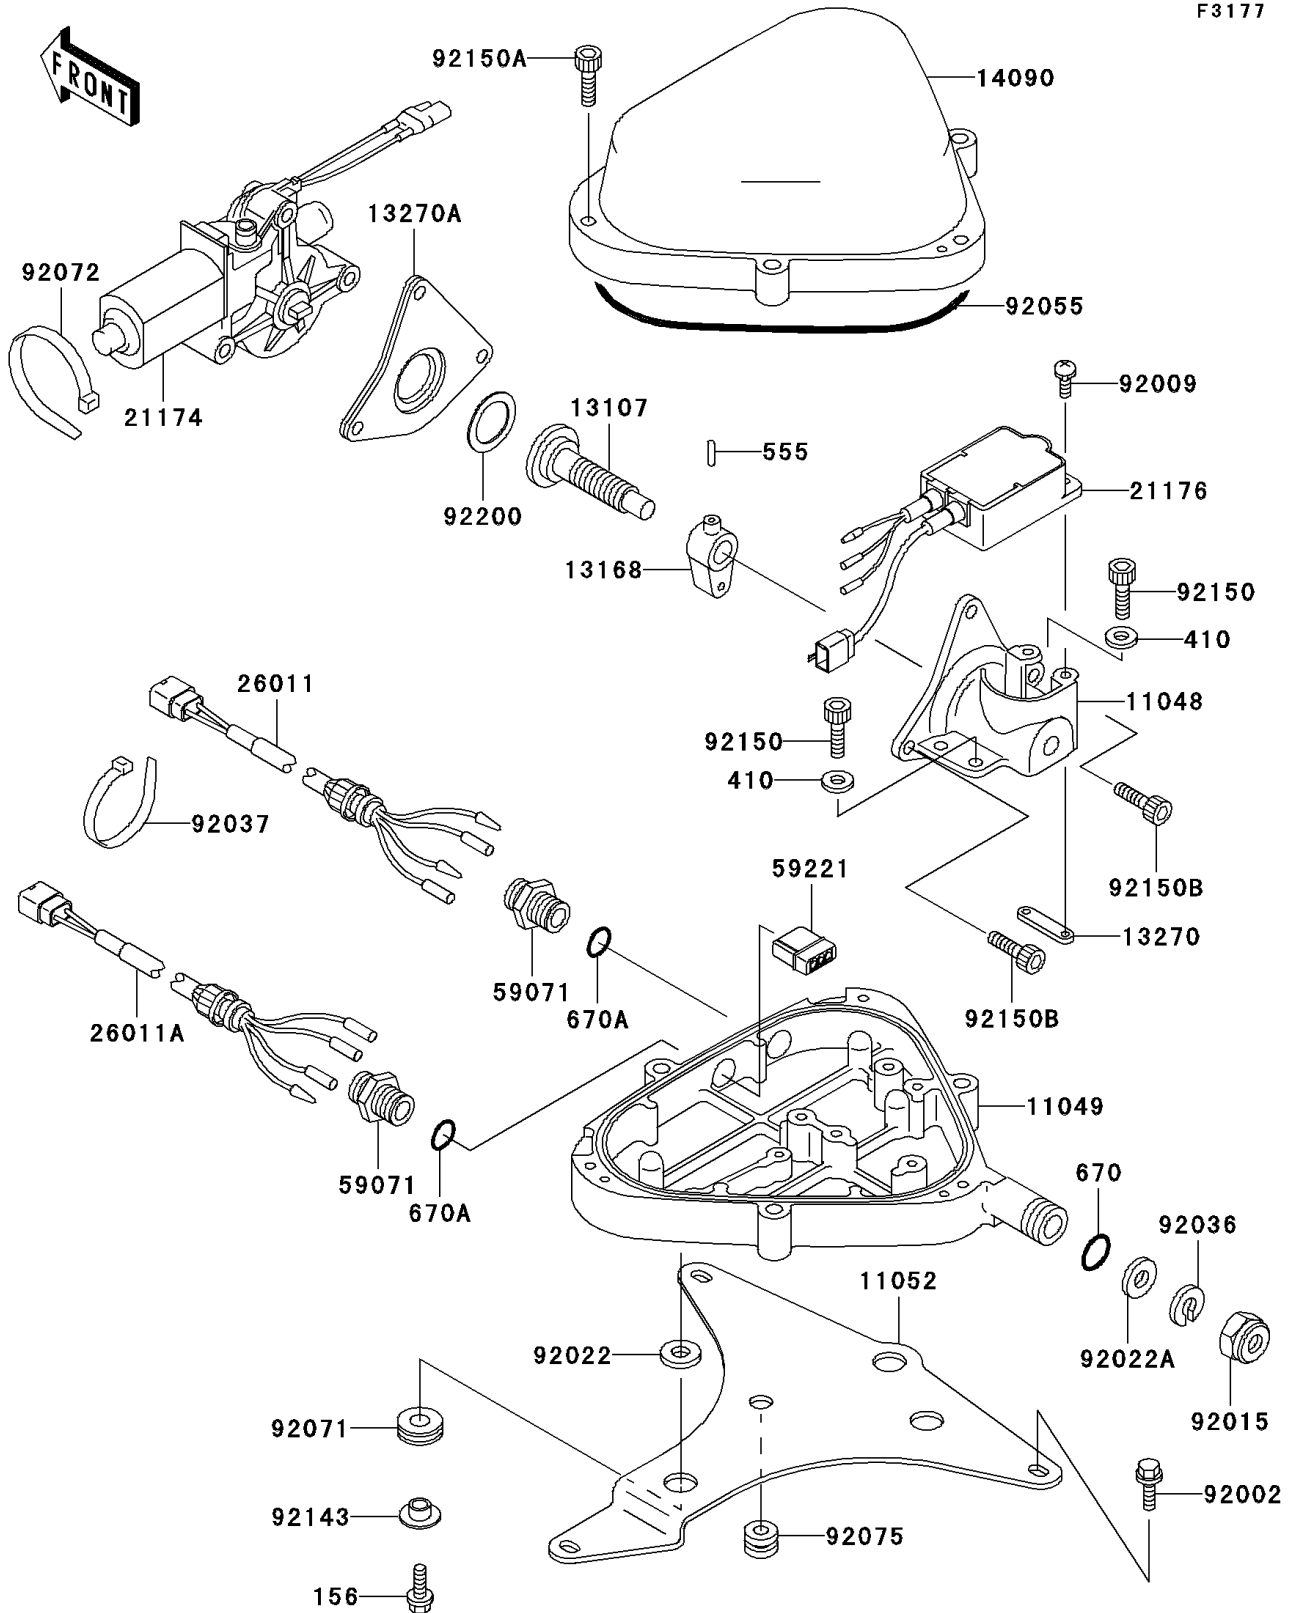

2002 1100 ZXi

PARTS DIAGRAM

Control

F3177

2002 1100 ZXi

PARTS LIST

Control

Kawasaki

Let the Good Times Roll®

ITEM NAME

PART NUMBER

QUANTITY
